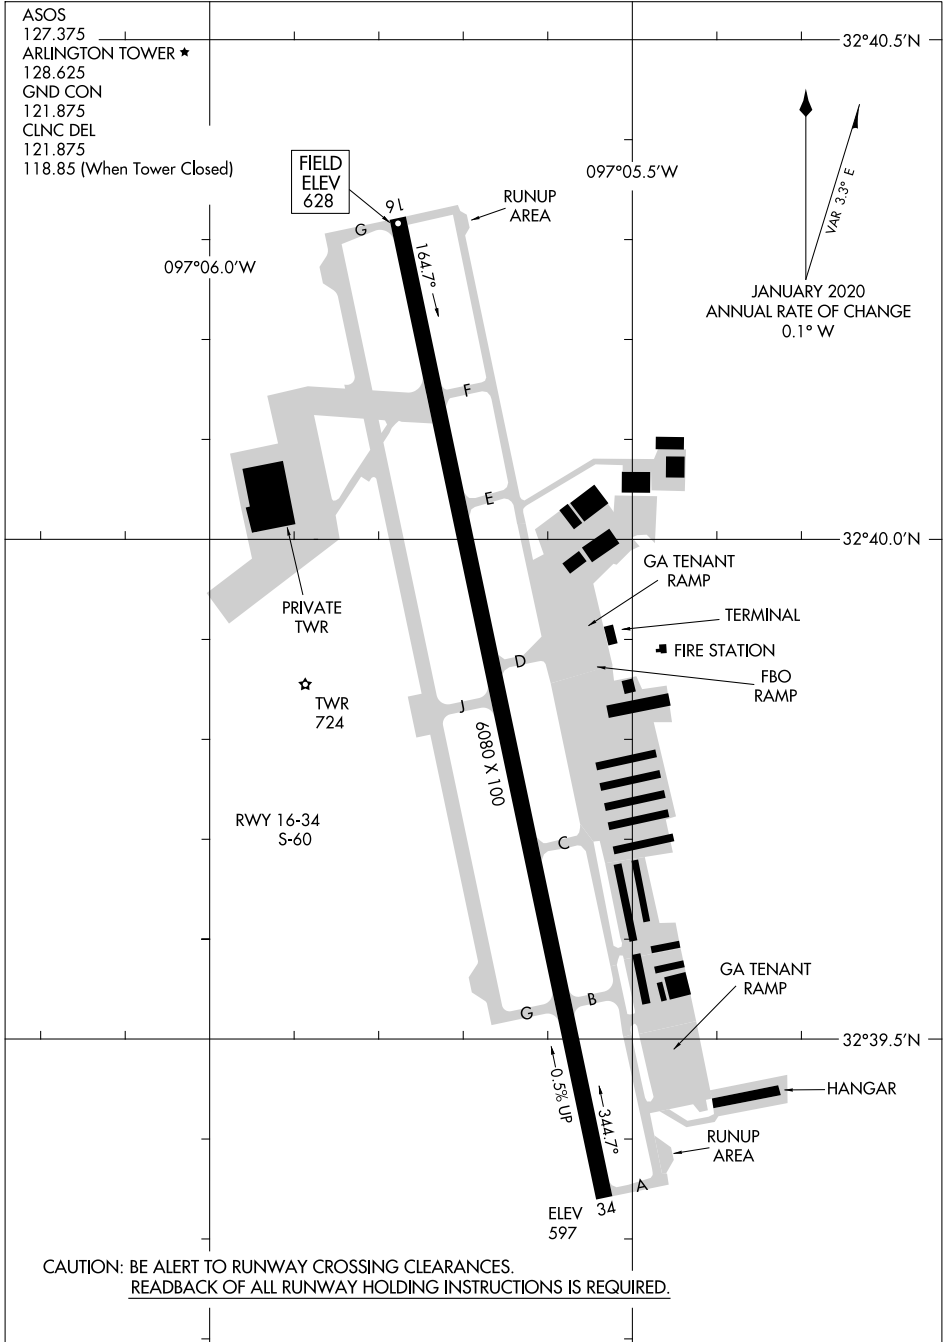

# AIRPORT DIAGRAM

AL-5189 (FAA)

ARLINGTON MUNI (GKY)  
ARLINGTON, TEXAS

SC-2, 26 DEC 2024 to 23 JAN 2025

SC-2, 26 DEC 2024 to 23 JAN 2025