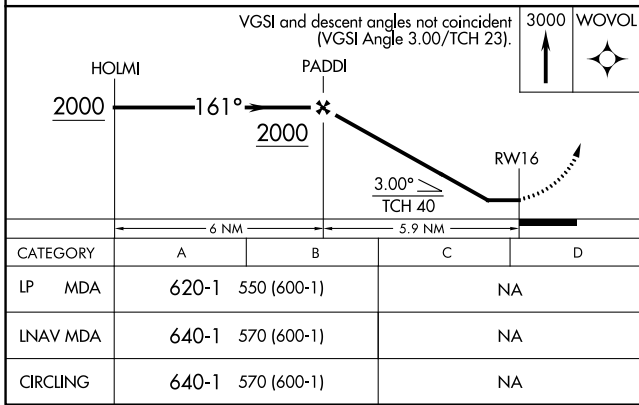

WAAS CH 78130 W16A	APP CRS 161°	Rwy Idg TDZE Apt Elev	3801 70 70
--	------------------------	-----------------------------	---------------------------------------

RNAV (GPS) RWY 16

LIBERTY MUNI (T78)

Procedure NA at night. Use George Bush Intcntl/Houston altimeter setting. DME/DME RNP-0.3 NA.
Helicopter visibility reduction below 1 SM NA.

MISSED APPROACH: Climb to 3000 direct WOVOL and hold.

AWOS-3PT 120.775	HOUSTON APP CON 119.7 281.4	CTAF 122.9
----------------------------	---------------------------------------	----------------------