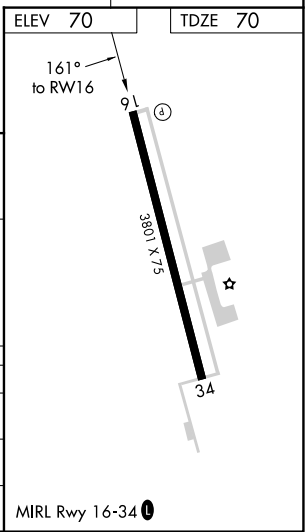

WAAS CH 78130 W16A	APP CRS 161°	Rwy Idg TDZE Apt Elev	3801 70 70
--	------------------------	-----------------------------	---------------------------------------

RNAV (GPS) RWY 16

LIBERTY MUNI (T78)

Procedure NA at night. Use George Bush Intcntl/Houston altimeter setting. DME/DME RNP-0.3 NA.
Helicopter visibility reduction below 1 SM NA.

MISSED APPROACH: Climb to 3000 direct WOVOL and hold.

AWOS-3PT 120.775	HOUSTON APP CON 119.7 281.4	CTAF 122.9
----------------------------	---------------------------------------	----------------------