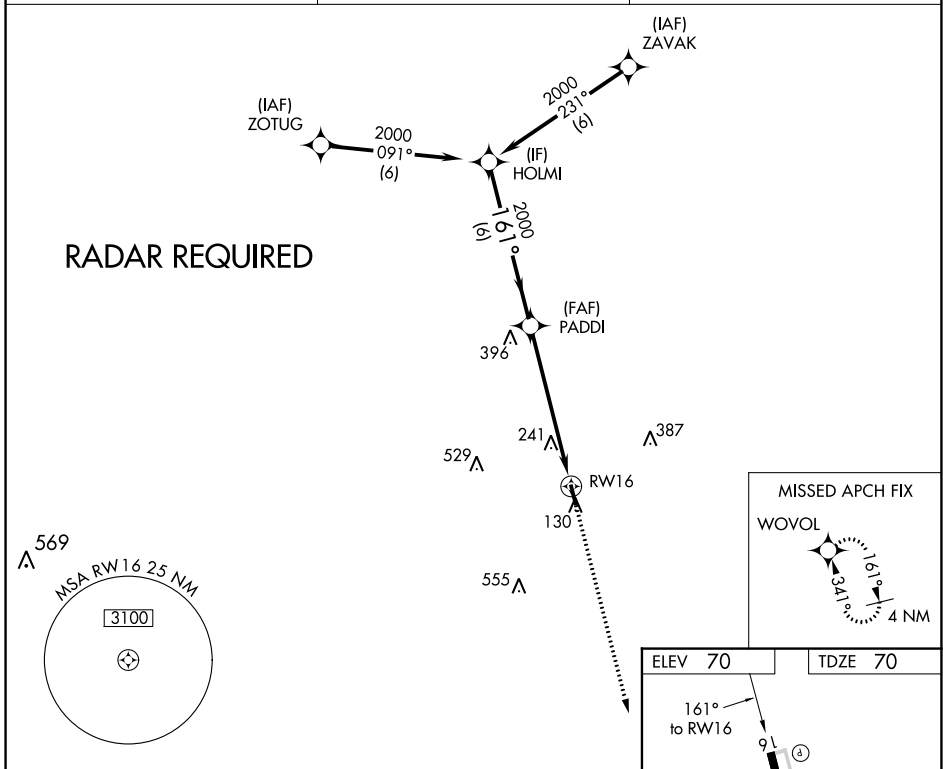

WAAS CH 78130 W16A	APP CRS 161°	Rwy Idg TDZE Apt Elev	3801 70 70
--	------------------------	-----------------------------	---------------------------------------

RNAV (GPS) RWY 16

LIBERTY MUNI (T78)

Procedure NA at night. Use George Bush Intcntl/Houston altimeter setting. DME/DME RNP-0.3 NA.
Helicopter visibility reduction below 1 SM NA.

MISSED APPROACH: Climb to 3000 direct WOVOL and hold.

AWOS-3PT 120.775	HOUSTON APP CON 119.7 281.4	CTAF 122.9
----------------------------	---------------------------------------	----------------------

SC-5, 26 DEC 2024 to 23 JAN 2025

SC-5, 26 DEC 2024 to 23 JAN 2025