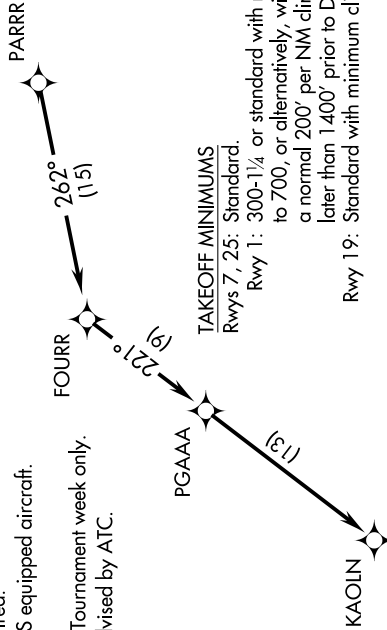

KAOLN SIX DEPARTURE (RNAV)

AIKEN RGNL (AIK)
AIKEN, SOUTH CAROLINA

SE-2, 26 DEC 2024 to 23 JAN 2025

**TOP ALTITUDE:
ASSIGNED BY ATC**

- NOTE: DME/DME/IRU or GPS required.
- NOTE: RADAR required for non-GPS equipped aircraft.
- NOTE: RNAV 1.
- NOTE: For use during Masters Golf Tournament week only.
- NOTE: Do not exceed 250K until advised by ATC.

NOTE: Chart not to scale.

DEPARTURE ROUTE DESCRIPTION

TAKEOFF RWYS 1, 7, 19, 25: Climb on assigned heading for RADAR vectors to PARRR, then on depicted route to KAOLN. Thence. . . .

. . . . maintain altitude assigned by ATC. Expect clearance to filed altitude/flight level within 10 minutes after departure.

KAOLN SIX DEPARTURE (RNAV)

(KAOLN6.KAOLN) 28FEB19

AIKEN, SOUTH CAROLINA
AIKEN RGNL (AIK)

SE-2, 26 DEC 2024 to 23 JAN 2025