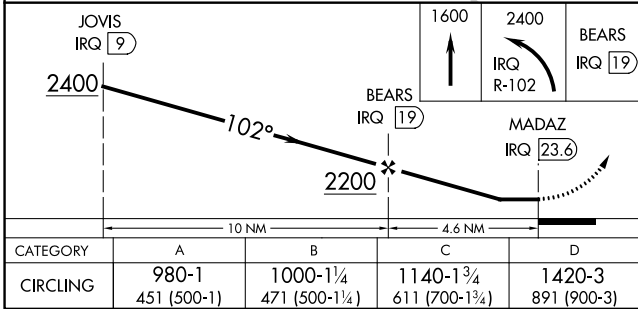

VORTAC IRQ 113.9 Chan 86	APP CRS 102°	Rwy Idg TDZE Apt Elev	N/A N/A 529
--	------------------------	-----------------------------	--

VOR/DME-A

AIKEN RGNL (AIK)

NA When local altimeter setting not received, use Augusta Rgnl at Bush Fld altimeter setting and increase all MDAs 120 feet and increase Cat C visibility ¼ SM.

MISSED APPROACH: Climb to 1600 then climbing left turn to 2400 on IRQ VORTAC R-102 to BEARS/IRQ 19 DME and hold.

AWOS-3 118.025	AUGUSTA APP CON * 119.15 284.625	CLNC DEL 126.075	UNICOM 122.8 (CTAF) 0
--------------------------	--	----------------------------	--

SE-2, 26 DEC 2024 to 23 JAN 2025

SE-2, 26 DEC 2024 to 23 JAN 2025