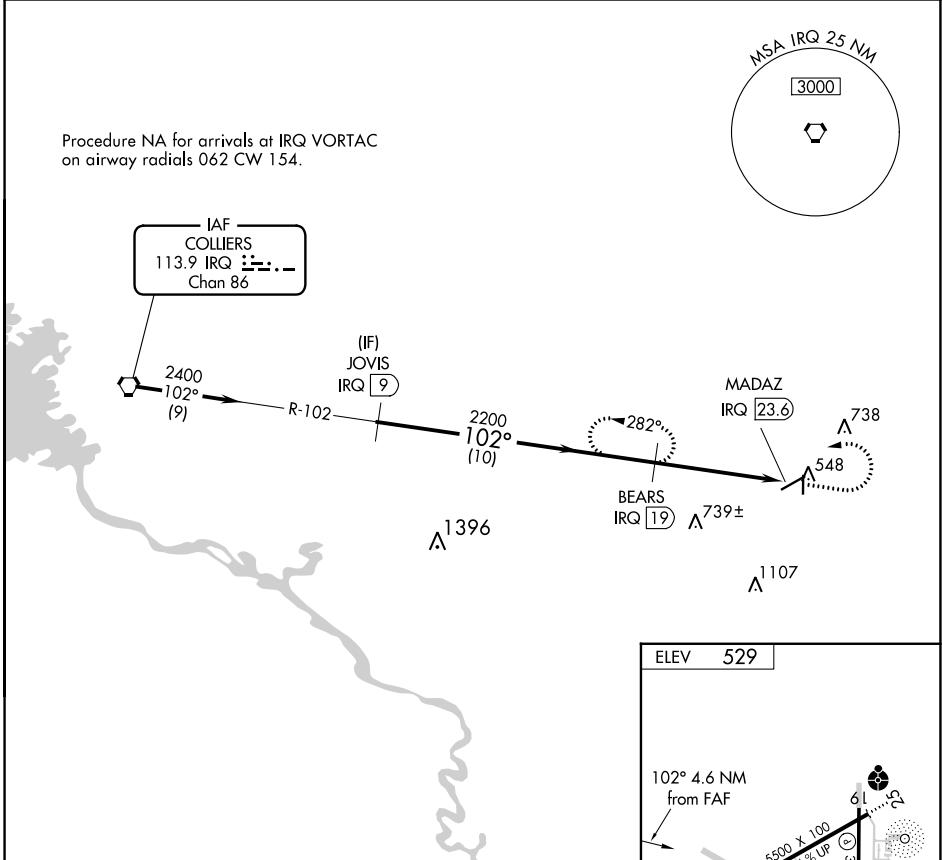

VORTAC IRQ 113.9 Chan 86	APP CRS 102°	Rwy Idg TDZE Apt Elev	N/A N/A 529
--	------------------------	-----------------------------	--

VOR/DME-A

AIKEN RGNL (AIK)

NA When local altimeter setting not received, use Augusta Rgnl at Bush Fld altimeter setting and increase all MDAs 120 feet and increase Cat C visibility ¼ SM.

MISSED APPROACH: Climb to 1600 then climbing left turn to 2400 on IRQ VORTAC R-102 to BEARS/IRQ 19 DME and hold.

AWOS-3 118.025	AUGUSTA APP CON * 119.15 284.625	CLNC DEL 126.075	UNICOM 122.8 (CTAF) 0
--------------------------	--	----------------------------	--

SE-2, 26 DEC 2024 to 23 JAN 2025

SE-2, 26 DEC 2024 to 23 JAN 2025