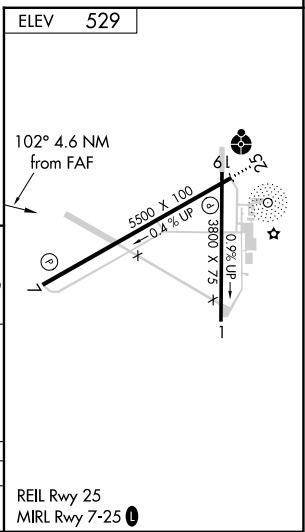

VORTAC IRQ 113.9 Chan 86	APP CRS 102°	Rwy Idg TDZE Apt Elev	N/A N/A 529
--	------------------------	-----------------------------	--

VOR/DME-A

AIKEN RGNL (AIK)

NA When local altimeter setting not received, use Augusta Rgnl at Bush Fld altimeter setting and increase all MDAs 120 feet and increase Cat C visibility ¼ SM.

MISSED APPROACH: Climb to 1600 then climbing left turn to 2400 on IRQ VORTAC R-102 to BEARS/IRQ 19 DME and hold.

AWOS-3 118.025	AUGUSTA APP CON * 119.15 284.625	CLNC DEL 126.075	UNICOM 122.8 (CTAF) 0
--------------------------	--	----------------------------	--