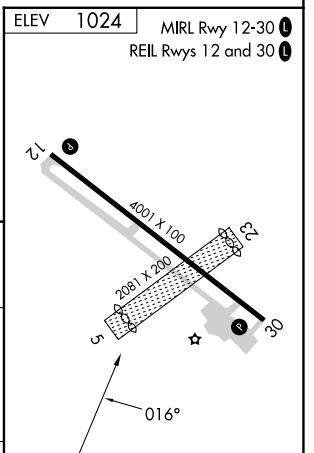

VOR/DME RWF 113.3 Chan 80	APP CRS 016°	Rwy Idg TDZE Apt Elev N/A N/A 1024
---	------------------------	--

VOR-A
REDWOOD FALLS MUNI (RWF)

⚠ When local altimeter setting not received, use Olivia Rgnl altimeter setting and increase all MDA 40 feet.

MISSED APPROACH: Climb to 2000 then climbing left turn to 2600 direct RWF VOR/DME and hold.

ASOS 126.575	MINNEAPOLIS CENTER 127.1 290.2	UNICOM 123.0 (CTAF)
------------------------	--	-------------------------------

NC-1, 26 DEC 2024 to 23 JAN 2025

NC-1, 26 DEC 2024 to 23 JAN 2025

CATEGORY	A	B	C	D	FAF to MAP 5 NM					
	1540-1 516 (600-1)	1660-1 636 (700-1)	1700-2 676 (700-2)	1700-2 1/4 676 (700-2 1/4)	Knots	60	90	120	150	180
CIRCLING					Min:Sec	5:00	3:20	2:30	2:00	1:40