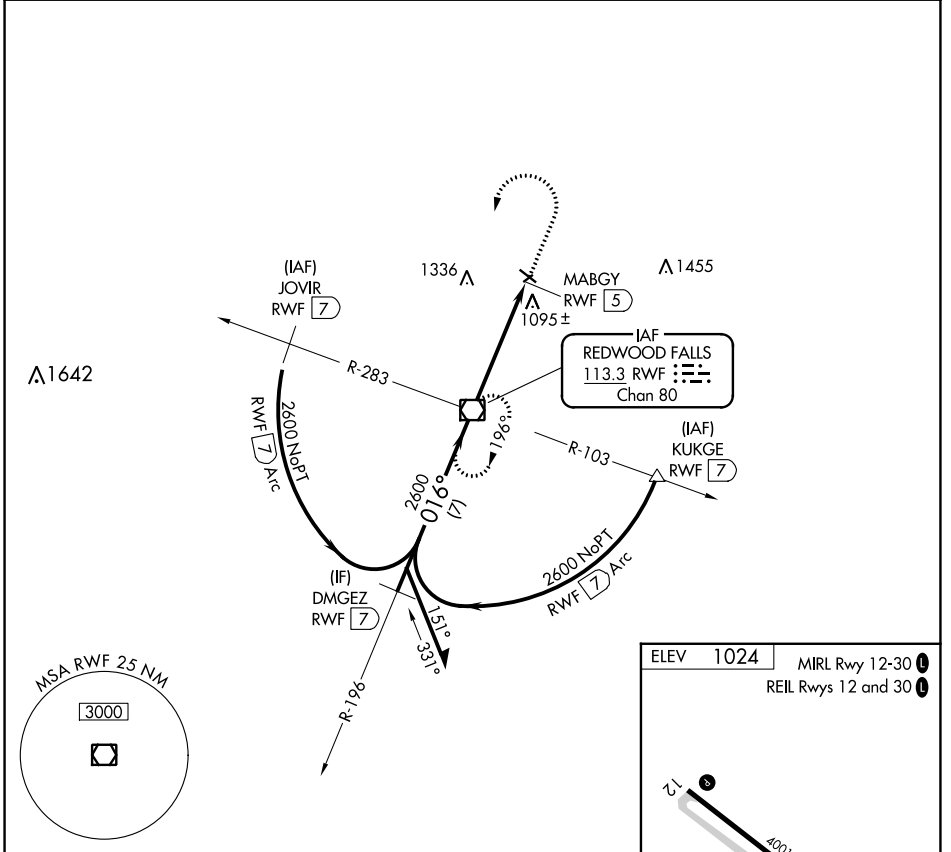

VOR/DME RWF 113.3 Chan 80	APP CRS 016°	Rwy Idg TDZE Apt Elev N/A N/A 1024
---	------------------------	--

VOR-A
REDWOOD FALLS MUNI (RWF)

⚠ When local altimeter setting not received, use Olivia Rgnl altimeter setting and increase all MDA 40 feet.

MISSED APPROACH: Climb to 2000 then climbing left turn to 2600 direct RWF VOR/DME and hold.

ASOS 126.575	MINNEAPOLIS CENTER 127.1 290.2	UNICOM 123.0 (CTAF)
------------------------	--	-------------------------------

NC-1, 26 DEC 2024 to 23 JAN 2025

NC-1, 26 DEC 2024 to 23 JAN 2025

CATEGORY	A	B	C	D	FAF to MAP 5 NM					
	1540-1 516 (600-1)	1660-1 636 (700-1)	1700-2 676 (700-2)	1700-2 1/4 676 (700-2 1/4)	Knots	60	90	120	150	180
CIRCLING					Min:Sec	5:00	3:20	2:30	2:00	1:40