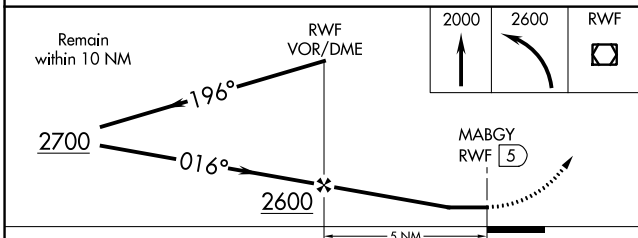

VOR/DME RWF 113.3 Chan 80	APP CRS 016°	Rwy Idg TDZE Apt Elev N/A N/A 1024
---	------------------------	--

VOR-A
REDWOOD FALLS MUNI (RWF)

⚠ When local altimeter setting not received, use Olivia Rgnl altimeter setting and increase all MDA 40 feet.

MISSED APPROACH: Climb to 2000 then climbing left turn to 2600 direct RWF VOR/DME and hold.

ASOS 126.575	MINNEAPOLIS CENTER 127.1 290.2	UNICOM 123.0 (CTAF)
------------------------	--	-------------------------------

NC-1, 26 DEC 2024 to 23 JAN 2025

NC-1, 26 DEC 2024 to 23 JAN 2025

CATEGORY	A	B	C	D	FAF to MAP 5 NM					
	1540-1 516 (600-1)	1660-1 636 (700-1)	1700-2 676 (700-2)	1700-2 1/4 676 (700-2 1/4)	Knots	60	90	120	150	180
CIRCLING					Min:Sec	5:00	3:20	2:30	2:00	1:40