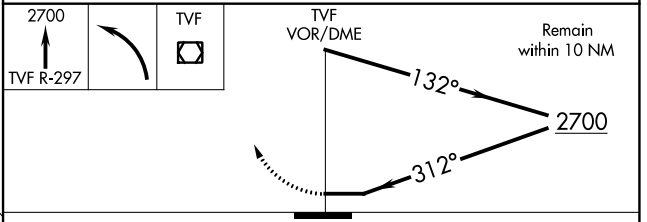

VOR/DME TVF 114.45 Chan 91(Y)	APP CRS 312°	Rwy Idg TDZE Apt Elev	6304 1114 1119
---	------------------------	-----------------------------	---

VOR RWY 31

THIEF RIVER FALLS RGNL (TVF)

		MISSED APPROACH: Climb to 2700 on TVF R-297 then left turn direct TVF VOR/DME and hold.

CATEGORY	A	B	C	D
S-31	1660-1/2	546 (600-1/2)	1660-1/8	546 (600-1/8)
C CIRCLING	1660-1	541 (600-1)	1820-2 701 (800-2)	1980-2 3/4 861 (900-2 3/4)

NC-1, 26 DEC 2024 to 23 JAN 2025

NC-1, 26 DEC 2024 to 23 JAN 2025