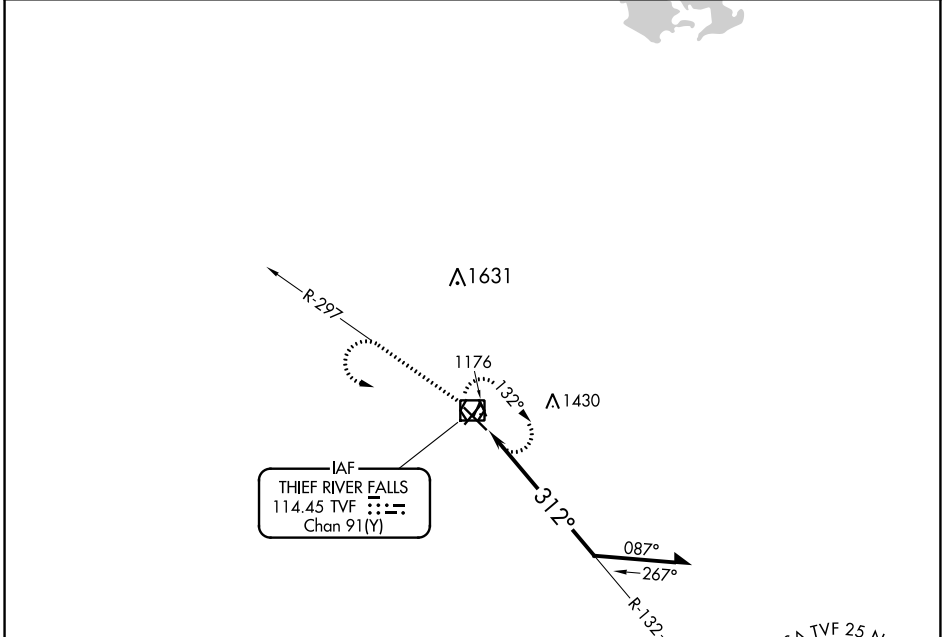

VOR/DME TVF 114.45 Chan 91(Y)	APP CRS 312°	Rwy Idg TDZE Apt Elev	6304 1114 1119
---	------------------------	-----------------------------	---

VOR RWY 31

THIEF RIVER FALLS RGNL (TVF)

		MISSED APPROACH: Climb to 2700 on TVF R-297 then left turn direct TVF VOR/DME and hold.

AWOS-3PT 119.025	MINNEAPOLIS CENTER 132.15 269.6	UNICOM 122.8 (CTAF)
----------------------------	---	-------------------------------

ELEV 1119	D	TDZE 1114
-----------	----------	-----------

- HIRL Rwy 13-31
- MIRL Rwy 4-22
- REIL Rwy 4, 13, and 22