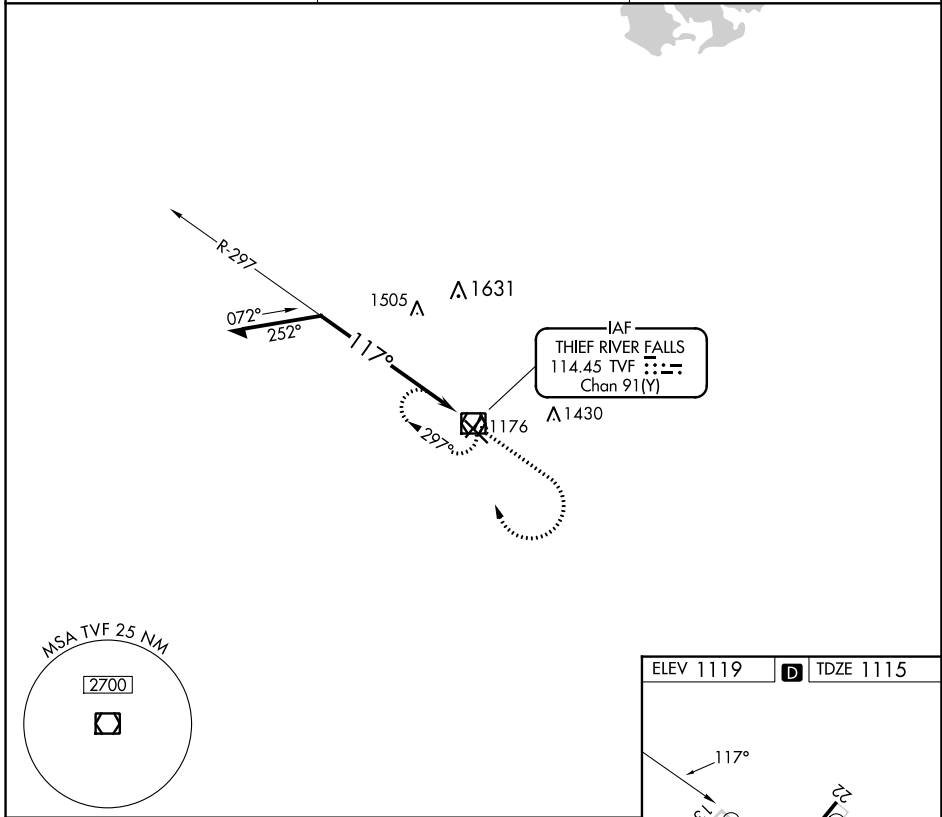

VOR/DME TVF 114.45 Chan 91(Y)	APP CRS 117°	Rwy Idg TDZE 1115 Apt Elev 1119	6504
---	------------------------	---	-------------

VOR Y RWY 13

THIEF RIVER FALLS RGNL (TVF)

⚠ Circling to Rwy 4/22 NA at night. MISSED APPROACH: Climb to 2700 then right turn direct TVF VOR/DME and hold.

AWOS-3PT 119.025	MINNEAPOLIS CENTER 132.15 269.6	UNICOM 122.8 (CTAF) 📞
----------------------------	---	--

CATEGORY	A	B	C	D
S-13	1740-1 625 (700-1)		1740-1¾ 625 (700-1¾)	1740-2 625 (700-2)
📞 CIRCLING	1740-1 621 (700-1)		1820-2 701 (800-2)	1980-2¾ 861 (900-2¾)