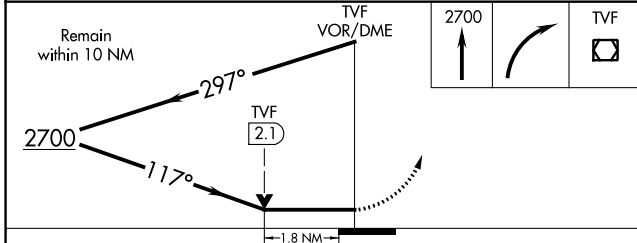

VOR/DME TVF 114.45 Chan 91(Y)	APP CRS 117°	Rwy Idg TDZE 1115 Apt Elev 1119	6504

VOR Y RWY 13

THIEF RIVER FALLS RGNL (TVF)

⚠ Circling to Rwy 4/22 NA at night. MISSED APPROACH: Climb to 2700 then right turn direct TVF VOR/DME and hold.

AWOS-3PT 119.025	MINNEAPOLIS CENTER 132.15 269.6	UNICOM 122.8 (CTAF) 📞