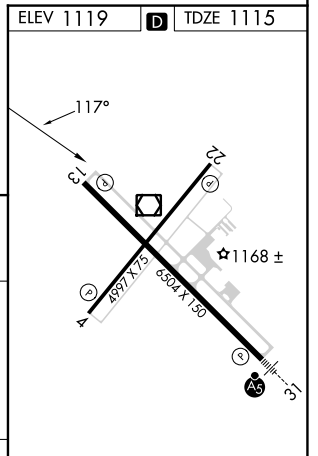

VOR/DME TVF <b>114.45</b> Chan <b>91(Y)</b>	APP CRS <b>117°</b>	Rwy Idg TDZE <b>1115</b> Apt Elev <b>1119</b>	<b>6504</b>
---	------------------------	---	-------------

# VOR Z RWY 13

THIEF RIVER FALLS RGNL (TVF)

DME required.	MISSED APPROACH: Climb to 2700 then right turn direct TVF VOR/DME and hold.
---------------	---

AWOS-3PT <b>119.025</b>	MINNEAPOLIS CENTER <b>132.15 269.6</b>	UNICOM <b>122.8 (CTAF)</b>
----------------------------	---	-------------------------------

NC-1, 26 DEC 2024 to 23 JAN 2025

NC-1, 26 DEC 2024 to 23 JAN 2025

CATEGORY	A	B	C	D
S-13	1520-1	405 (500-1)	1520-1¼	405 (500-1¼)

HIRL Rwy 13-31  
MIRL Rwy 4-22  
REIL Rws 4, 13, and 22