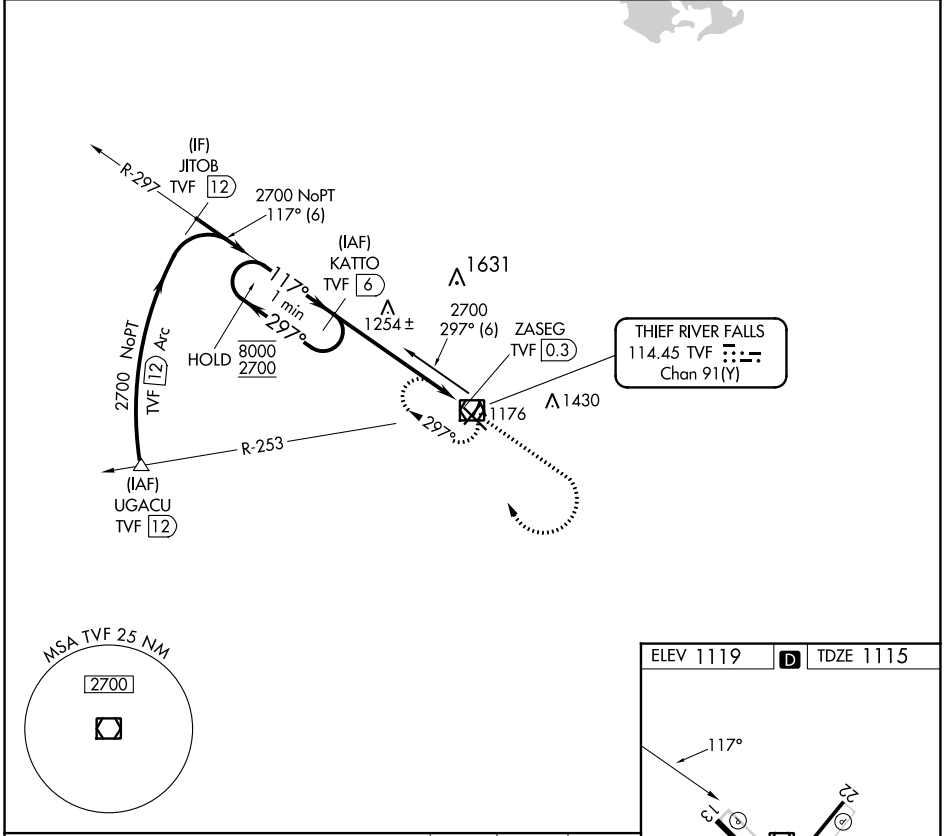

VOR/DME TVF <b>114.45</b> Chan <b>91(Y)</b>	APP CRS <b>117°</b>	Rwy Idg TDZE <b>1115</b> Apt Elev <b>1119</b>	<b>6504</b>
---	------------------------	---	-------------

# VOR Z RWY 13

THIEF RIVER FALLS RGNL (TVF)

DME required.	MISSED APPROACH: Climb to 2700 then right turn direct TVF VOR/DME and hold.
---------------	---

AWOS-3PT <b>119.025</b>	MINNEAPOLIS CENTER <b>132.15 269.6</b>	UNICOM <b>122.8 (CTAF)</b>
----------------------------	---	-------------------------------

NC-1, 26 DEC 2024 to 23 JAN 2025

NC-1, 26 DEC 2024 to 23 JAN 2025

CATEGORY	A	B	C	D
S-13	1520-1	405 (500-1)	1520-1¼	405 (500-1¼)

HIRL Rwy 13-31  
MIRL Rwy 4-22  
REIL Rws 4, 13, and 22