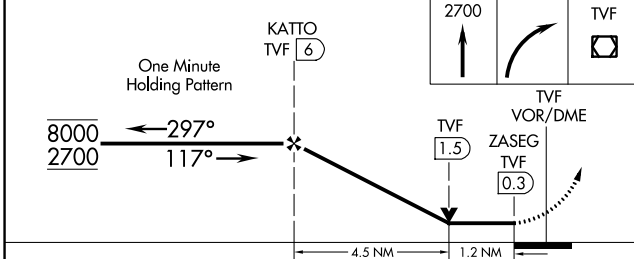

CATEGORY	A	B	C	D
S-13	1520-1	405 (500-1)	1520-1¼	405 (500-1¼)

HIRL Rwy 13-31
MIRL Rwy 4-22
REIL Rws 4, 13, and 22