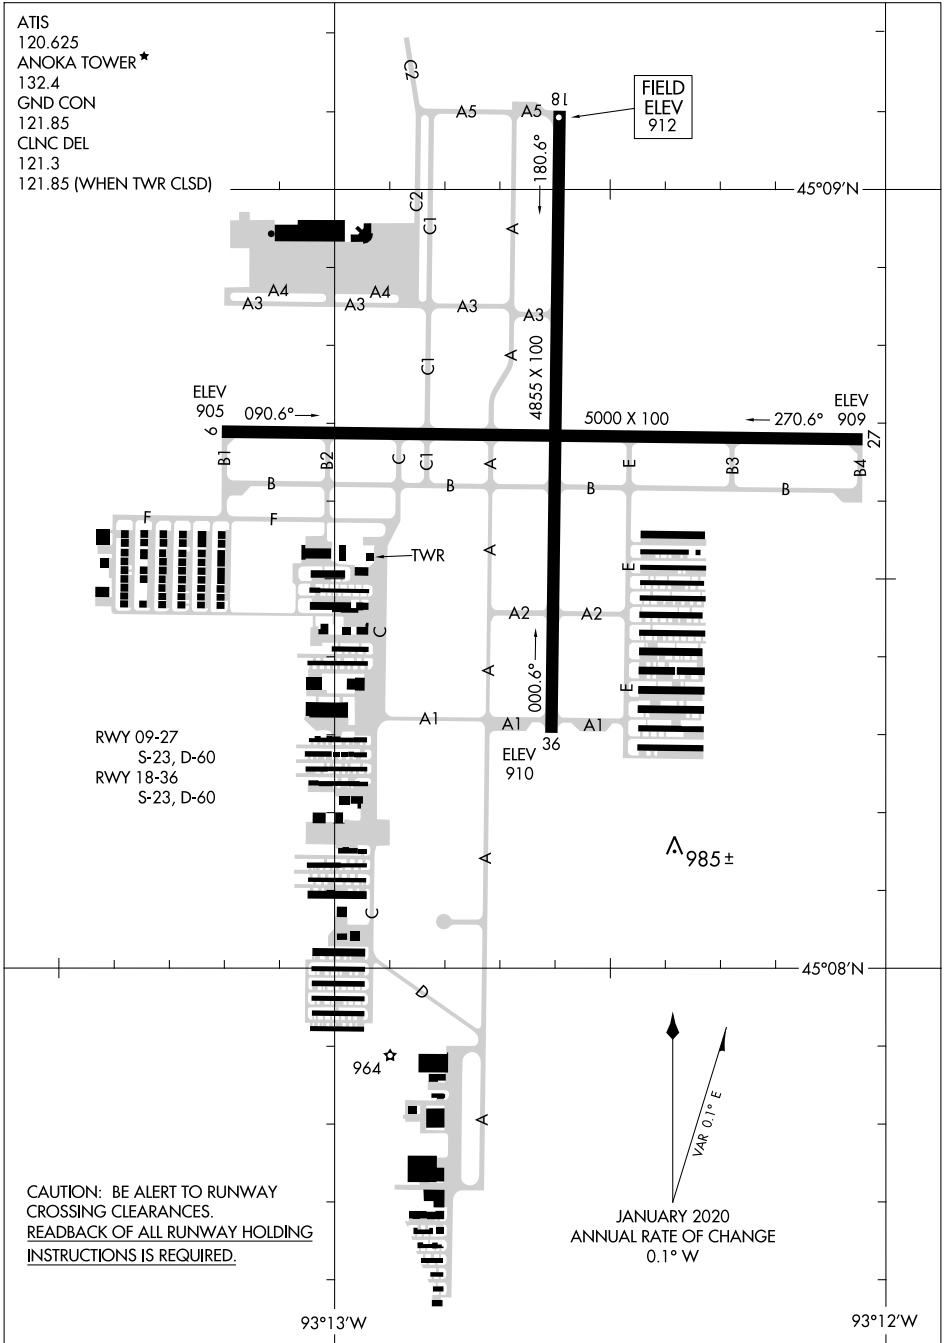

22251

# AIRPORT DIAGRAM

ANOKA COUNTY/BLAINE (JANES FLD) (A:NE)  
AL-5202 (FAA) MINNEAPOLIS, MINNESOTA

ATIS  
120.625  
ANOKA TOWER \*  
132.4  
GND CON  
121.85  
CLNC DEL  
121.3  
121.85 (WHEN TWR CLSD)

NC-1, 26 DEC 2024 to 23 JAN 2025

NC-1, 26 DEC 2024 to 23 JAN 2025

CAUTION: BE ALERT TO RUNWAY CROSSING CLEARANCES.  
READBACK OF ALL RUNWAY HOLDING INSTRUCTIONS IS REQUIRED.

# AIRPORT DIAGRAM

22251

MINNEAPOLIS, MINNESOTA  
ANOKA COUNTY/BLAINE (JANES FLD) (A:NE)