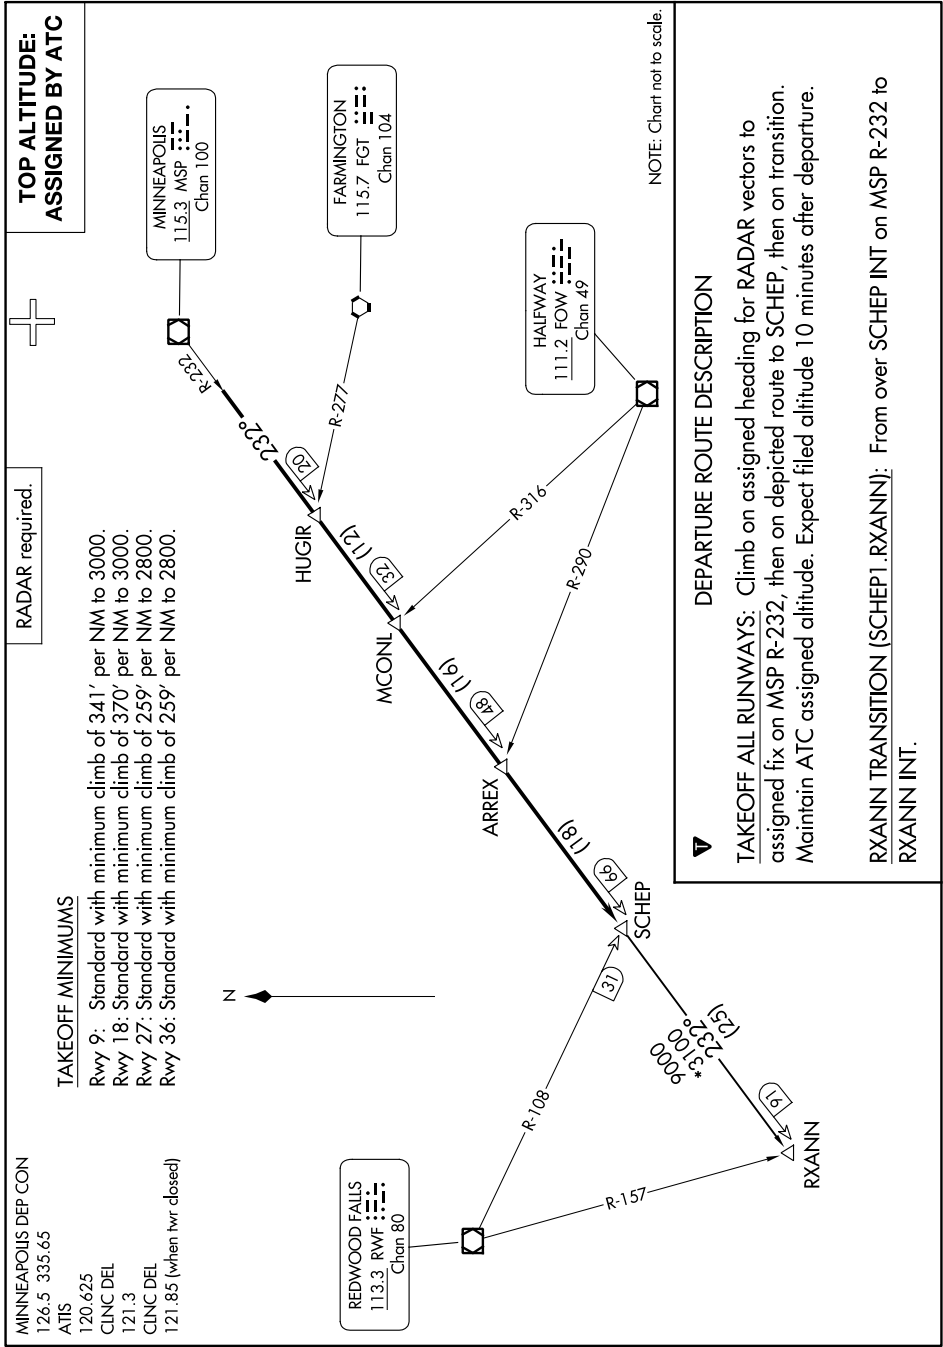

SCHEP ONE DEPARTURE

NC-1, 26 DEC 2024 to 23 JAN 2025

NC-1, 26 DEC 2024 to 23 JAN 2025