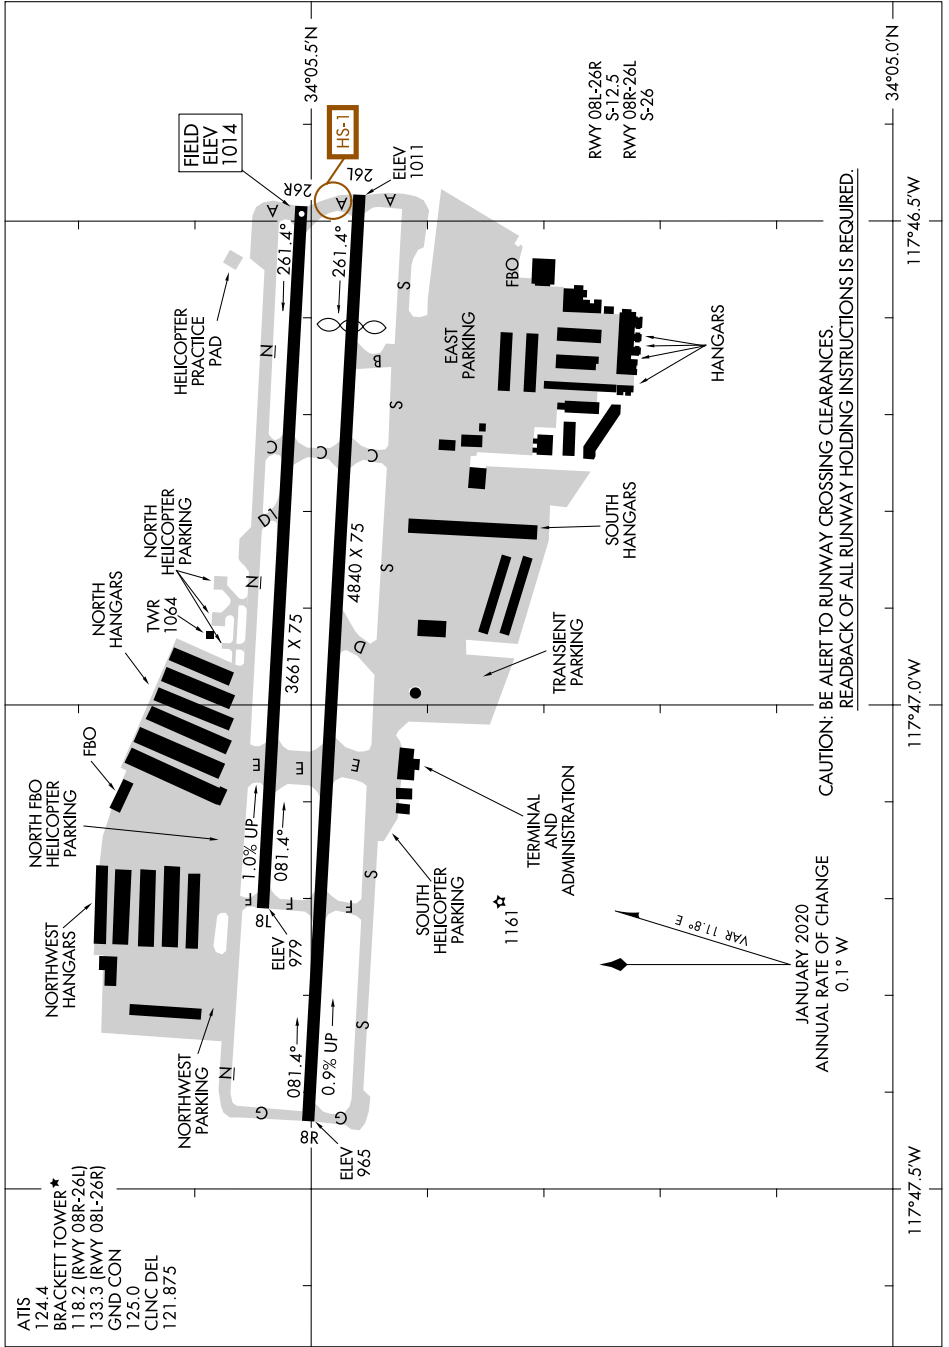

# AIRPORT DIAGRAM

AL-5218 (FAA)

BRACKETT FLD (POC)  
LA VERNE, CALIFORNIA

SW-3, 26 DEC 2024 to 23 JAN 2025

# AIRPORT DIAGRAM

LA VERNE, CALIFORNIA  
BRACKETT FLD (POC)

SW-3, 26 DEC 2024 to 23 JAN 2025