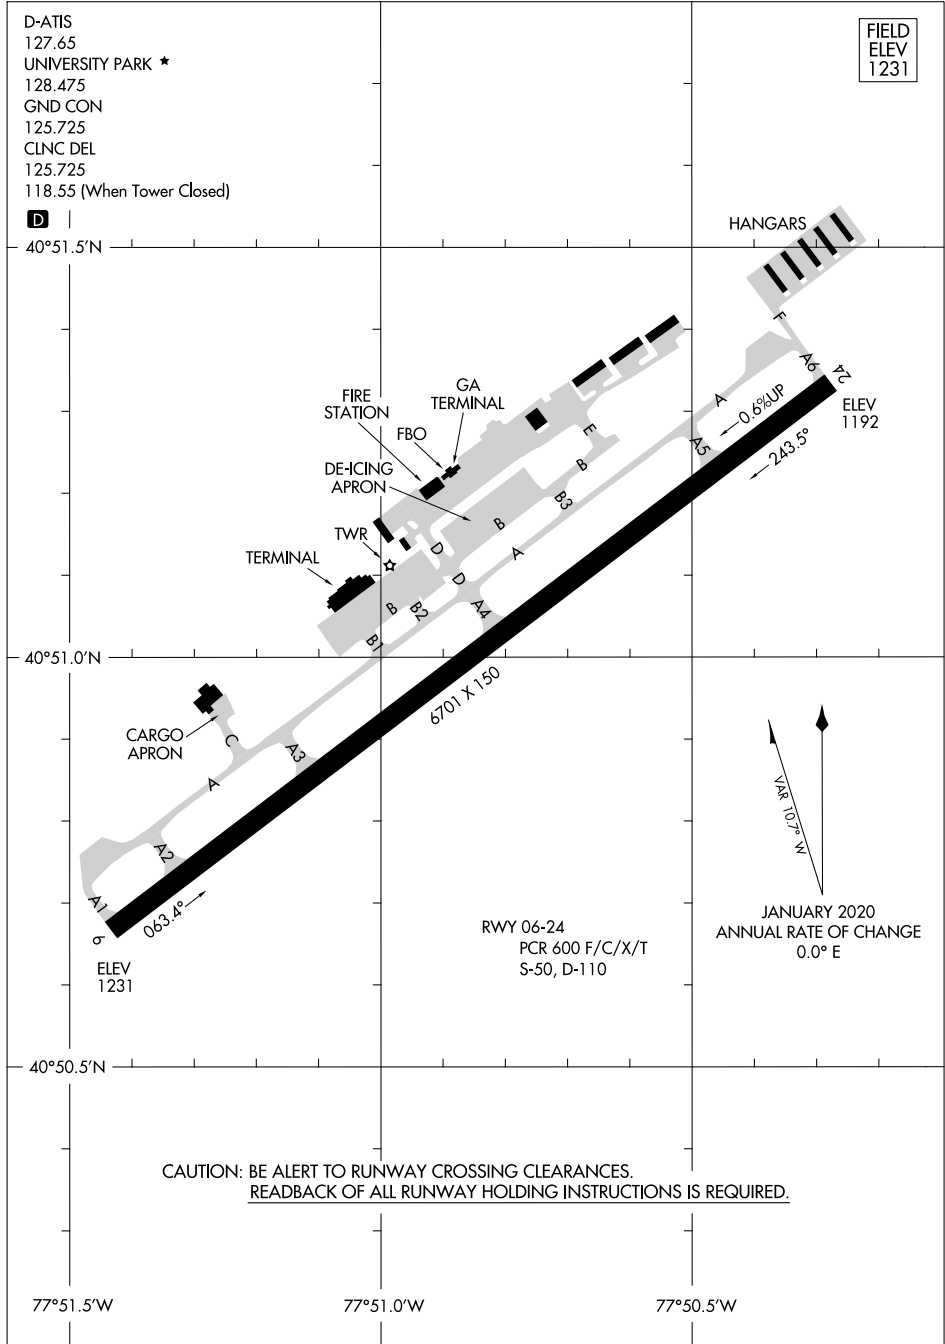

24249

# AIRPORT DIAGRAM

AL-5240 (FAA)

STATE COLLEGE RGNL (UNV)  
STATE COLLEGE, PENNSYLVANIA

NE-4, 26 DEC 2024 to 23 JAN 2025

NE-4, 26 DEC 2024 to 23 JAN 2025