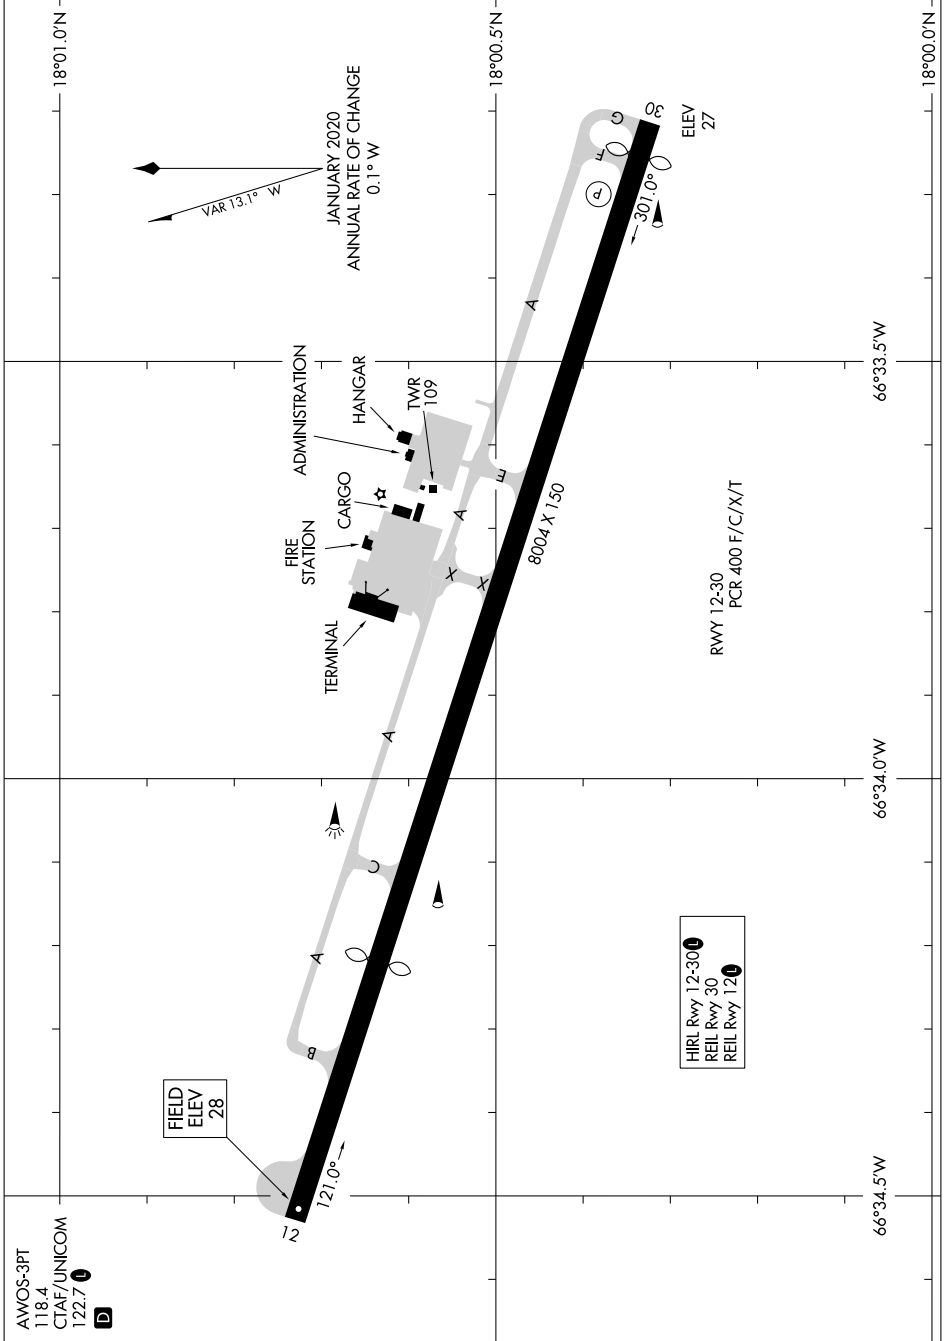

24361

# AIRPORT DIAGRAM

AL-5248 (FAA)

MERCEDITA (PSE)(TJPS)  
PONCE, PUERTO RICO

SE-3, 26 DEC 2024 to 23 JAN 2025

SE-3, 26 DEC 2024 to 23 JAN 2025

# AIRPORT DIAGRAM

24361

PONCE, PUERTO RICO  
MERCEDITA (PSE)(TJPS)

AWOS-3PT  
118.4  
CTAF/UNICOM  
122.7  
**D**

HIRL Rwy 12-30 **1**  
REL Rwy 30  
REL Rwy 12 **1**