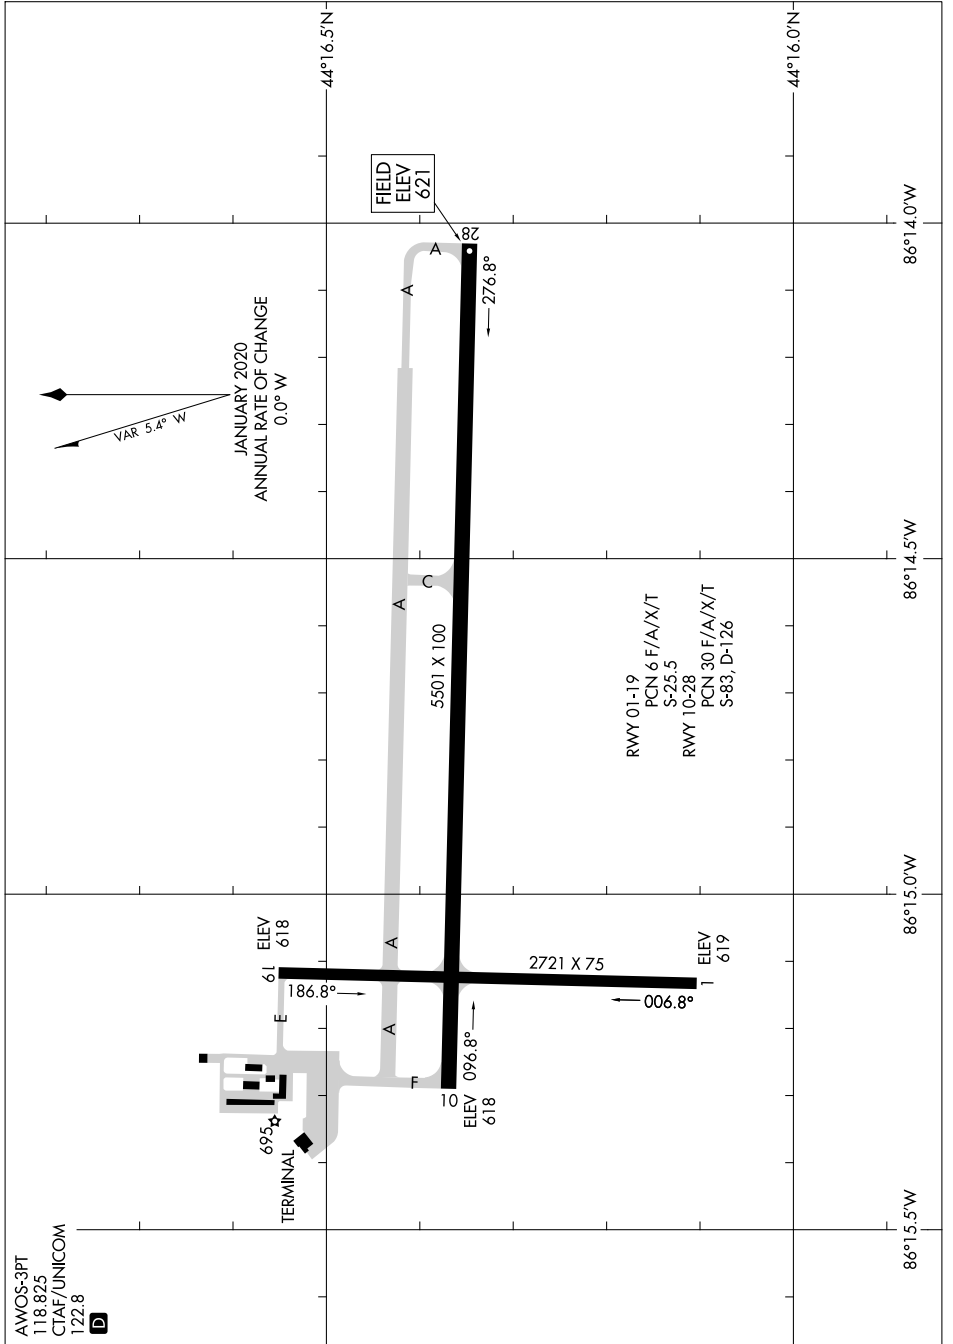

AIRPORT DIAGRAM

AL-5257 (FAA)

MANISTEE COUNTY/BLACKER (MBL)

MANISTEE, MICHIGAN

EC-1, 26 DEC 2024 to 23 JAN 2025

EC-1, 26 DEC 2024 to 23 JAN 2025

AWOS-3PT
 118.825
 CTAF/UNICOM
 122.8
 D

AIRPORT DIAGRAM

MANISTEE, MICHIGAN

MANISTEE COUNTY/BLACKER (MBL)