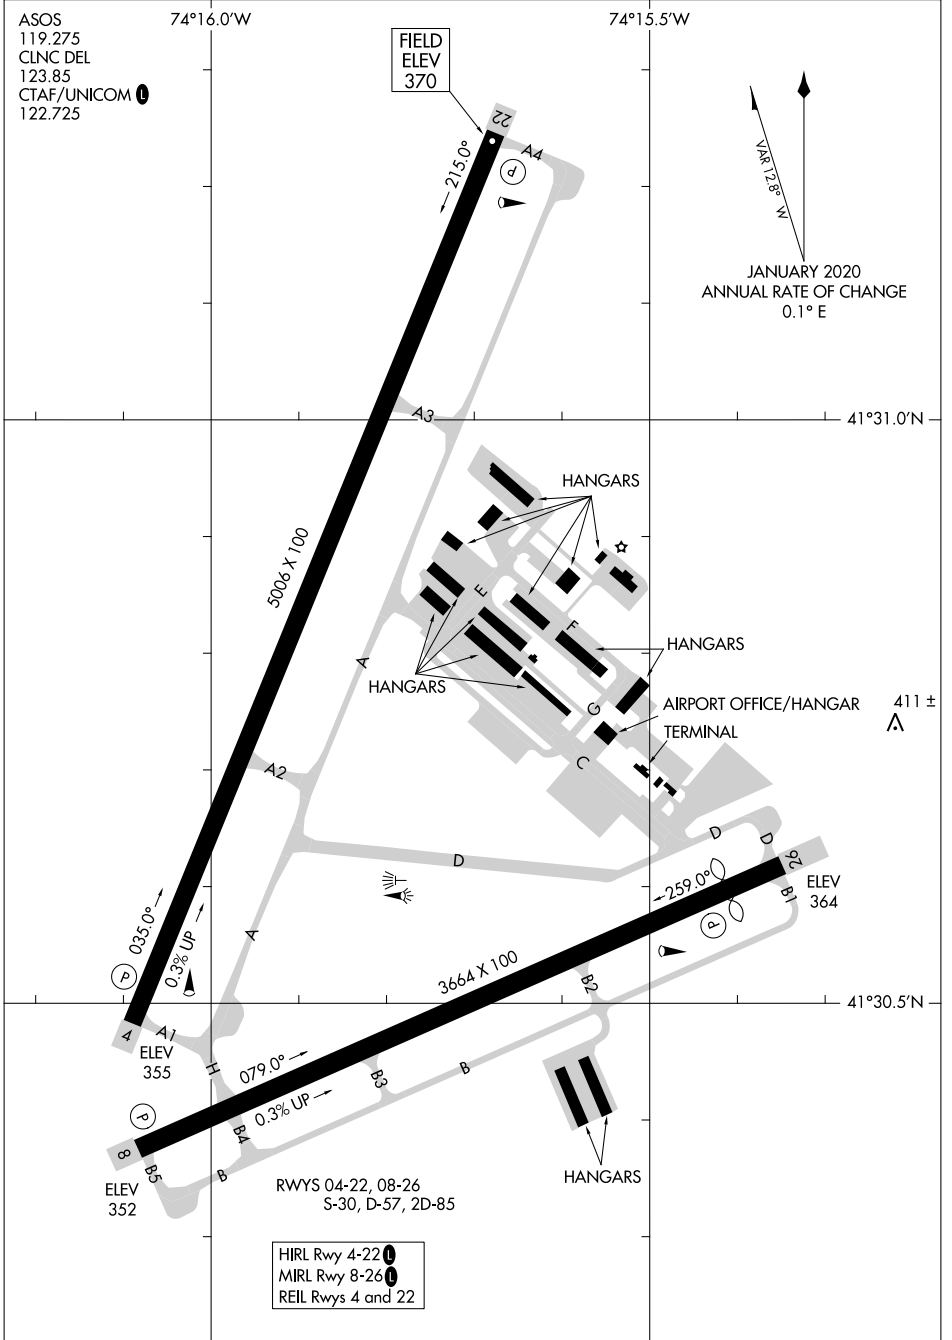

24025

AIRPORT DIAGRAM

AL-5264 (FAA)

ORANGE COUNTY (MGJ)
MONTGOMERY, NEW YORK

AIRPORT DIAGRAM
24025

MONTGOMERY, NEW YORK
ORANGE COUNTY (MGJ)