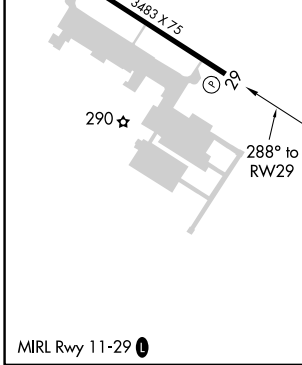

APP CRS	Rwy Idg	3483
288°	TDZE	137
	Apt Elev	137

RNAV (GPS) RWY 29

MARINA MUNI (OAR)

RNP APCH.	MISSED APPROACH: Climb to 2700 direct FOMET and hold, continue climb-in-hold to 2700.
-----------	---

AWOS-3PT 134.025	NORCAL APP CON 133.0 251.15	UNICOM 122.7 (CTAF) 0
----------------------------	---------------------------------------	---------------------------------