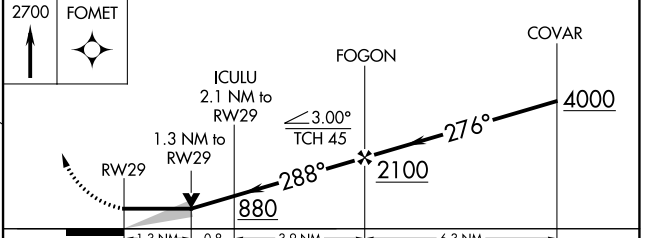

APP CRS	Rwy Idg	3483
288°	TDZE	137
	Apt Elev	137

RNAV (GPS) RWY 29

MARINA MUNI (OAR)

RNP APCH.	MISSED APPROACH: Climb to 2700 direct FOMET and hold, continue climb-in-hold to 2700.
-----------	---

AWOS-3PT 134.025	NORCAL APP CON 133.0 251.15	UNICOM 122.7 (CTAF) 0
----------------------------	---------------------------------------	---------------------------------