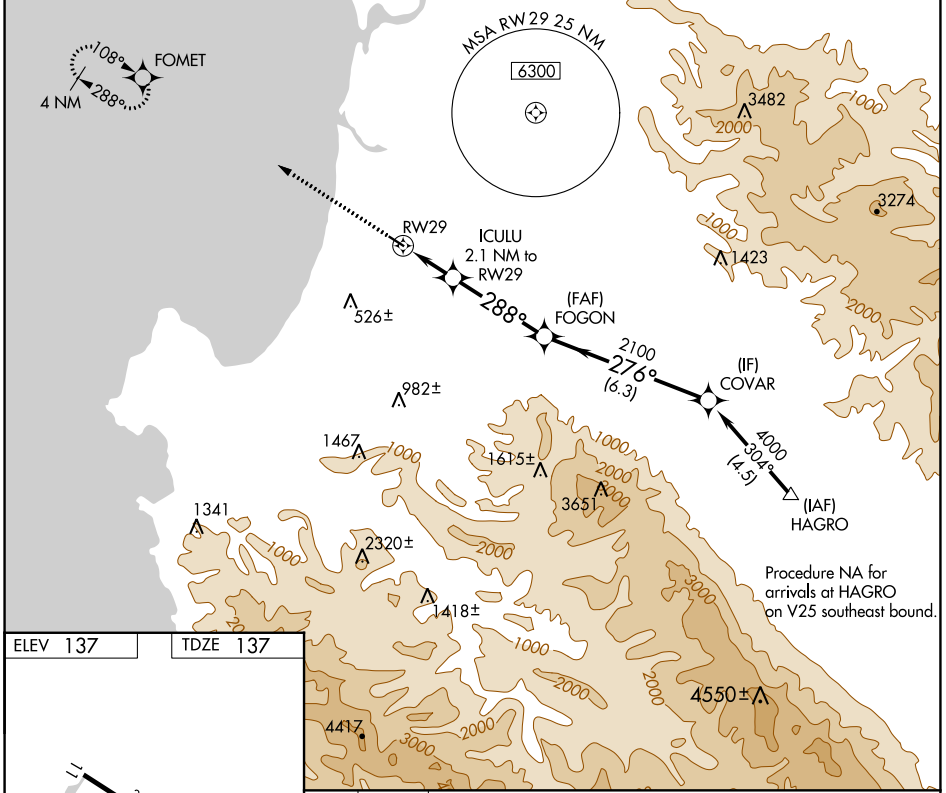

APP CRS	Rwy Idg	3483
288°	TDZE	137
	Apt Elev	137

RNAV (GPS) RWY 29

MARINA MUNI (OAR)

RNP APCH.	MISSED APPROACH: Climb to 2700 direct FOMET and hold, continue climb-in-hold to 2700.
-----------	---

AWOS-3PT 134.025	NORCAL APP CON 133.0 251.15	UNICOM 122.7 (CTAF) 0
----------------------------	---------------------------------------	---------------------------------

CATEGORY	A	B	C	D
LNAV MDA	600-1	463 (500-1)	NA	NA
CIRCLING	640-1 503 (600-1)	760-1 623 (700-1)	NA	NA

SW-2, 26 DEC 2024 to 23 JAN 2025

SW-2, 26 DEC 2024 to 23 JAN 2025