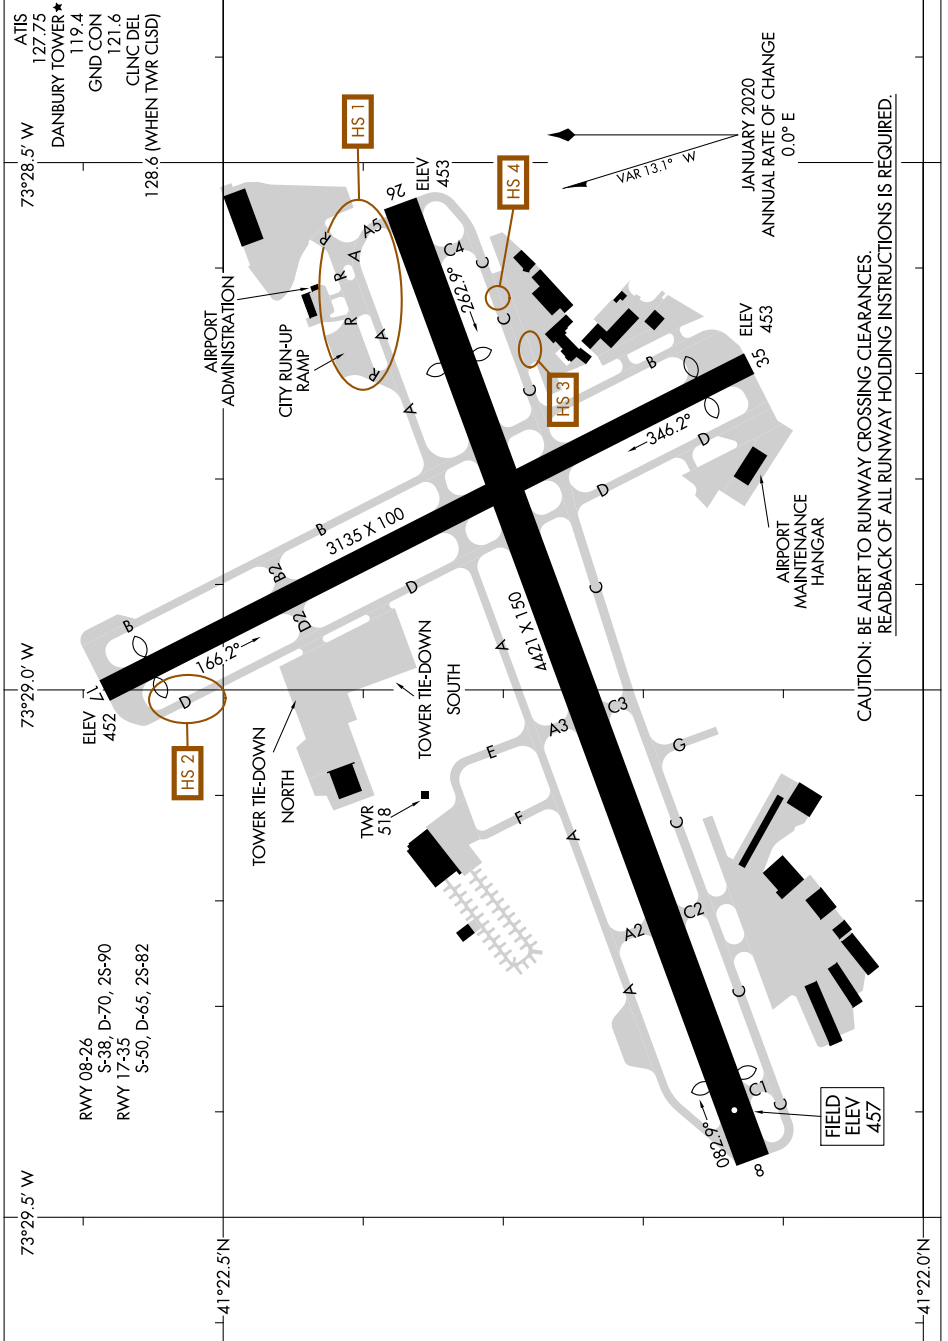

# AIRPORT DIAGRAM

AL-5272 (FAA)

DANBURY MUNI (D.X.R.)  
DANBURY, CONNECTICUT

NE-1, 26 DEC 2024 to 23 JAN 2025

NE-1, 26 DEC 2024 to 23 JAN 2025