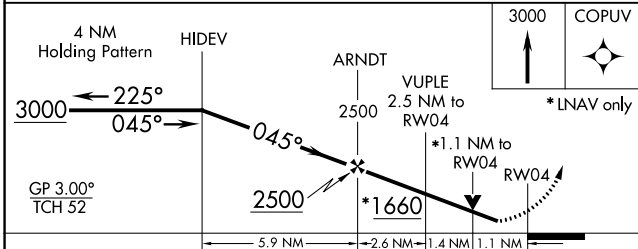

WAAS CH 86516 W04A	APP CRS 045°	Rwy Idg TDZE Apt Elev	3812 826 826
--	------------------------	-----------------------------	---

RNAV (GPS) RWY 4

CLINTONVILLE MUNI (CLI)

RNP APCH.		MISSED APPROACH: Climb to 3000 direct COPUV and hold.
AWOS-3 120.675	GREEN BAY APP CON ★ 126.3 338.2	UNICOM 122.8 (CTAF) ①