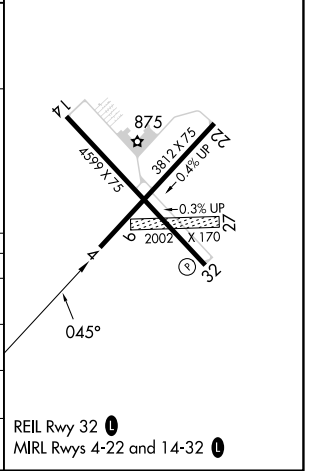

CATEGORY	A	B	C	D
LPV DA	1076-1	250 (300-1)		NA
LNNAV/VNAV DA	1229-1 3/8	403 (500-1 3/8)		NA
LNNAV MDA	1220-1	394 (400-1)		NA
CIRCLING	1340-1	514 (600-1)		NA

EC-3, 26 DEC 2024 to 23 JAN 2025

EC-3, 26 DEC 2024 to 23 JAN 2025