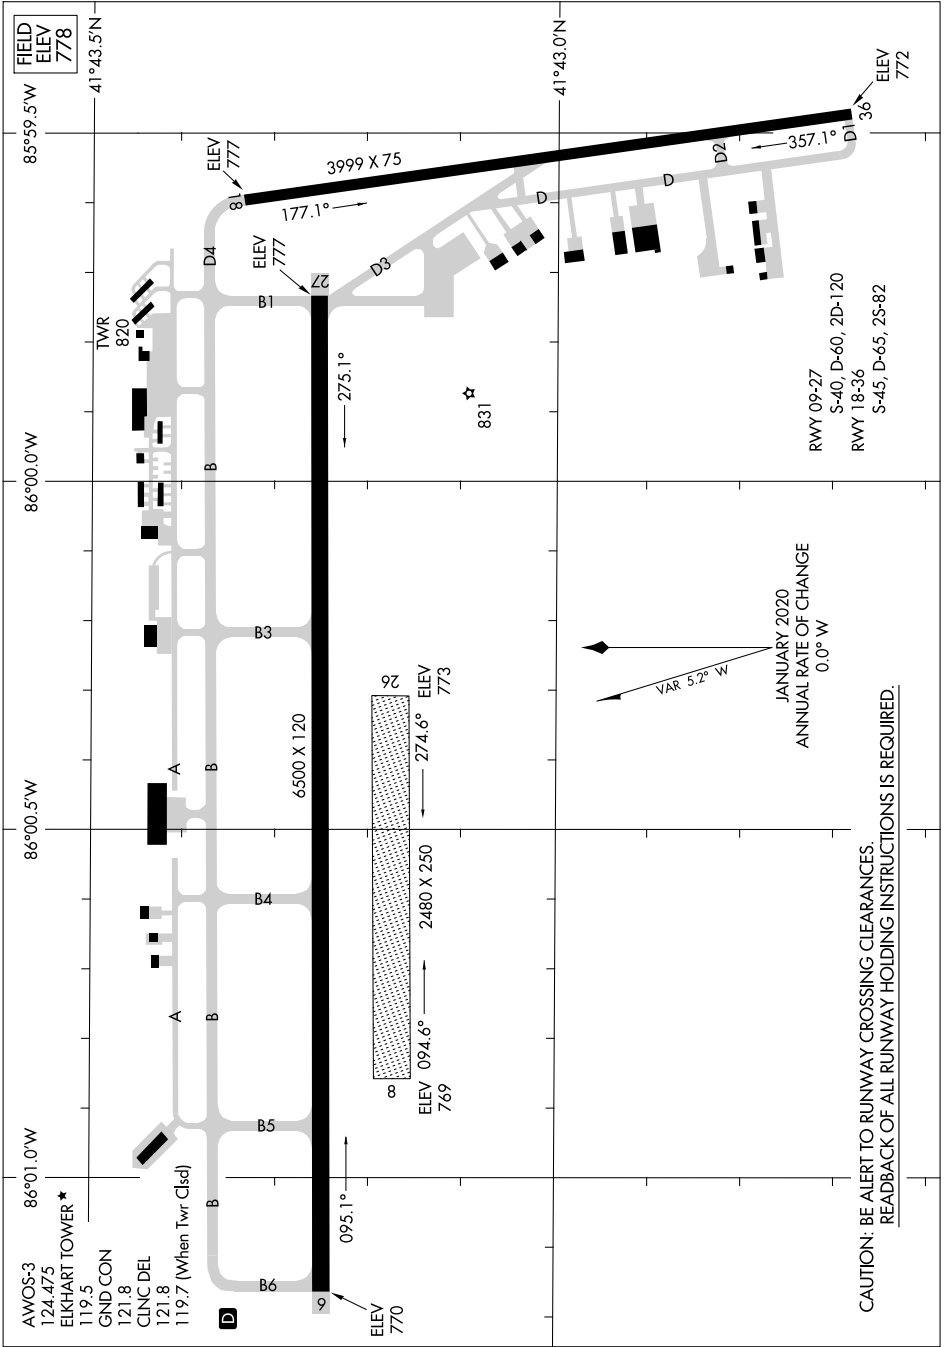

AIRPORT DIAGRAM

AL-5287 (FAA)

ELKHART MUNI (EKM)
ELKHART, INDIANA

EC-2, 26 DEC 2024 to 23 JAN 2025

EC-2, 26 DEC 2024 to 23 JAN 2025

AIRPORT DIAGRAM

ELKHART, INDIANA
ELKHART MUNI (EKM)