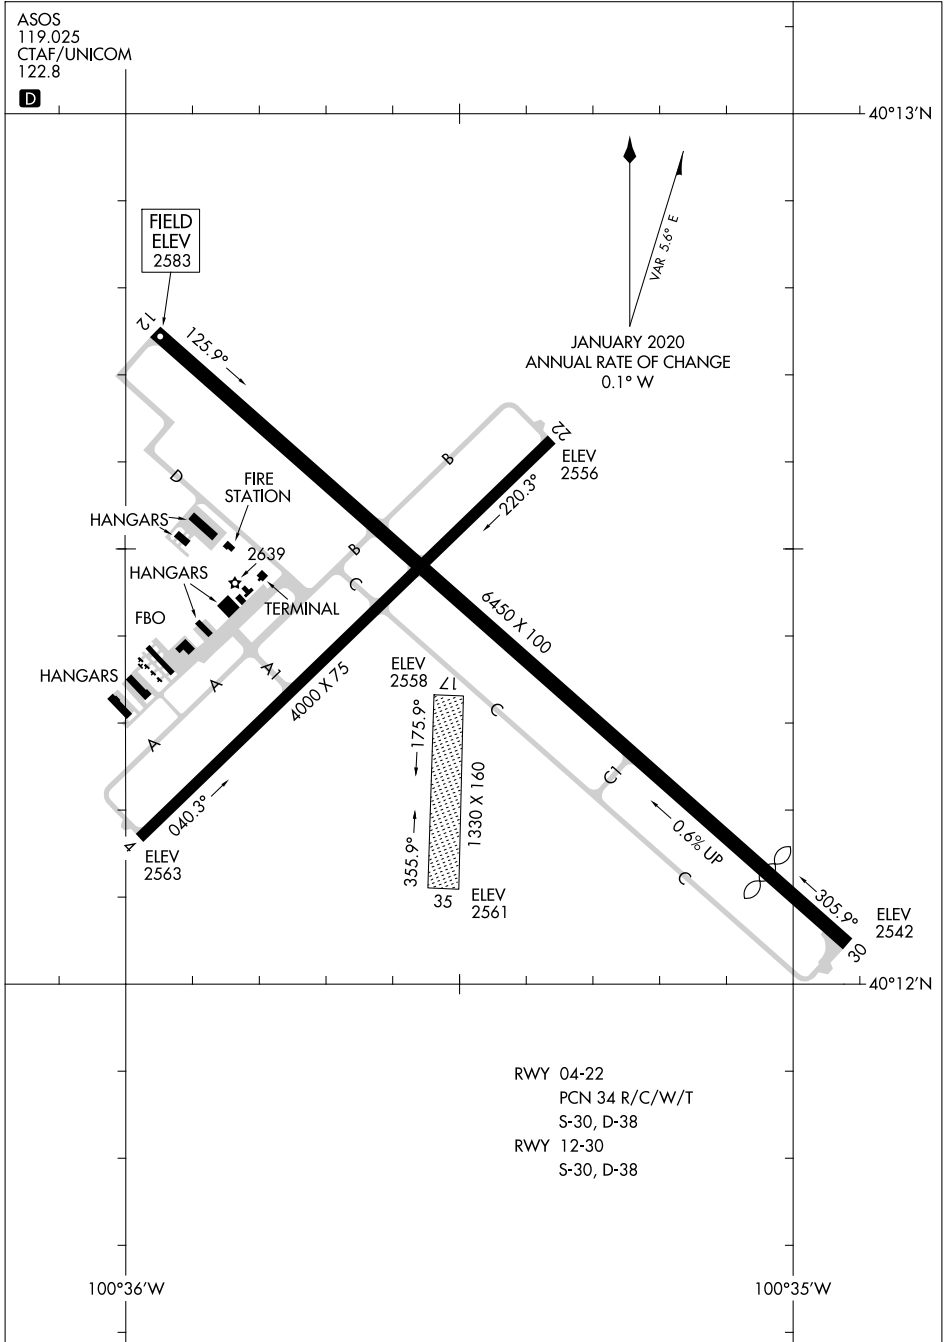

# AIRPORT DIAGRAM

AL-5301 (FAA)

MC COOK BEN NELSON RGNL (MCK)  
MC COOK, NEBRASKA

ASOS  
119.025  
CTAF/UNICOM  
122.8

40°13'N

NC-2, 26 DEC 2024 to 23 JAN 2025

NC-2, 26 DEC 2024 to 23 JAN 2025

100°36'W

100°35'W

RWY 04-22  
PCN 34 R/C/W/T  
S-30, D-38

RWY 12-30  
S-30, D-38

# AIRPORT DIAGRAM

24249

MC COOK, NEBRASKA  
MC COOK BEN NELSON RGNL (MCK)