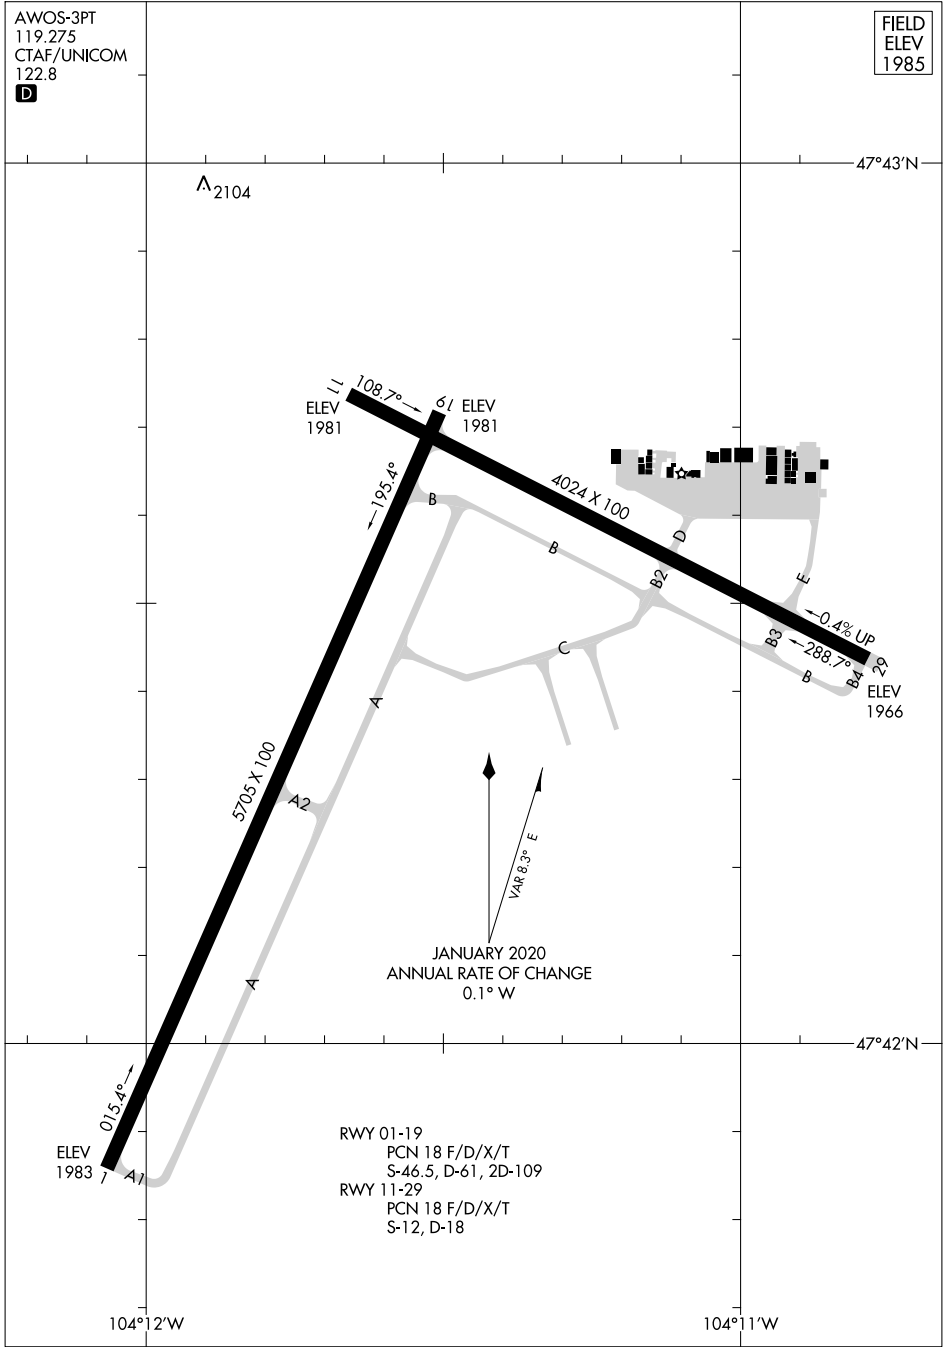

21168

AIRPORT DIAGRAM

AL-5303 (FAA)

SIDNEY-RICHLAND RGNL (SDY)
SIDNEY, MONTANA

AWOS-3PT
119.275
CTAF/UNICOM
122.8

FIELD
ELEV
1985

NW-1, 26 DEC 2024 to 23 JAN 2025

NW-1, 26 DEC 2024 to 23 JAN 2025

AIRPORT DIAGRAM

21168

SIDNEY, MONTANA
SIDNEY-RICHLAND RGNL (SDY)