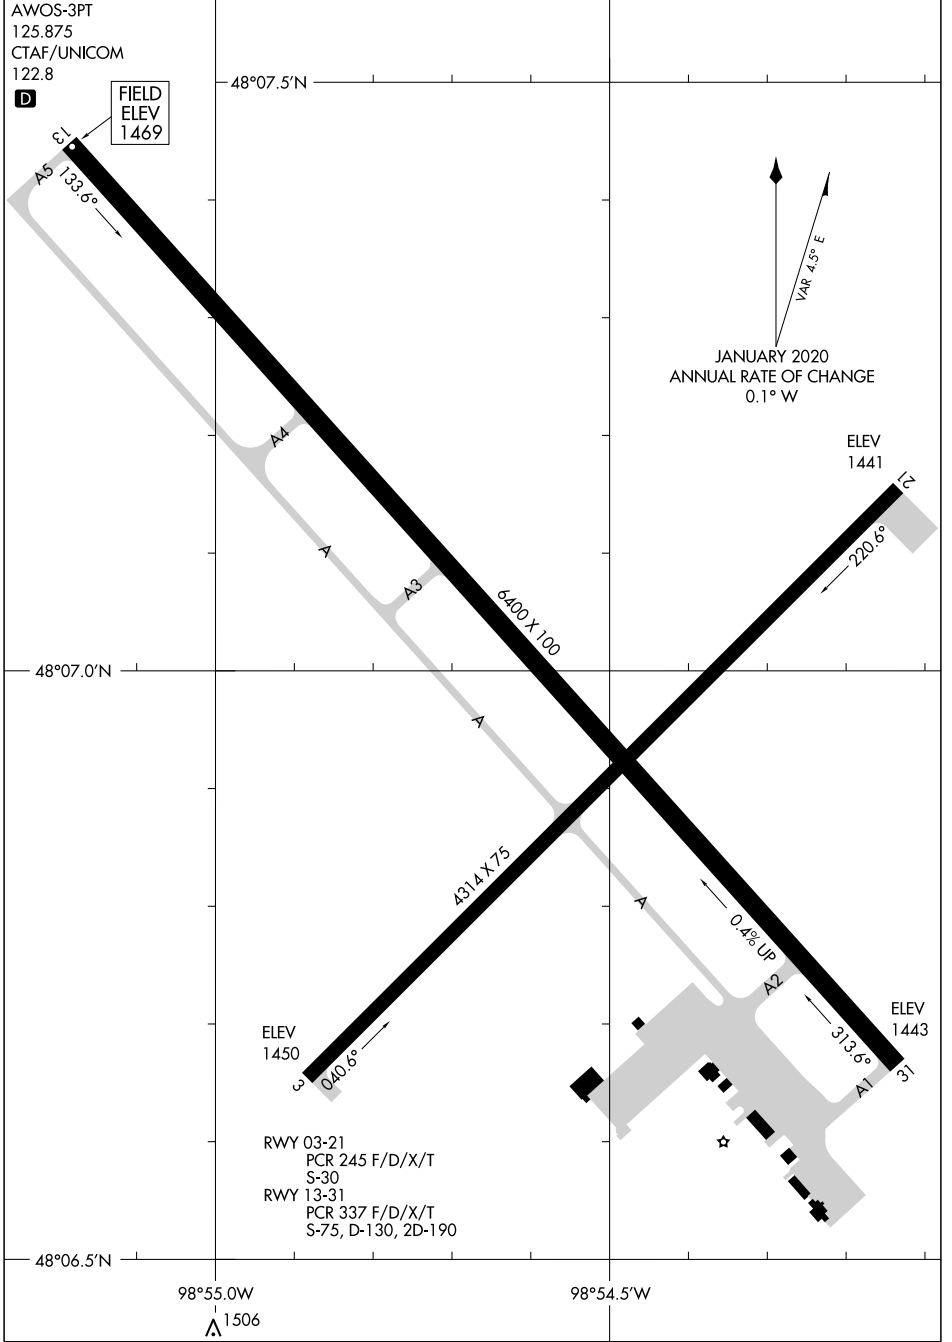

24361

AIRPORT DIAGRAM

AL-5305 (FAA)

DEVILS LAKE RGNL (DVL)
DEVILS LAKE, NORTH DAKOTA

NC-1, 26 DEC 2024 to 23 JAN 2025

NC-1, 26 DEC 2024 to 23 JAN 2025

AIRPORT DIAGRAM

24361

DEVILS LAKE, NORTH DAKOTA
DEVILS LAKE RGNL (DVL)