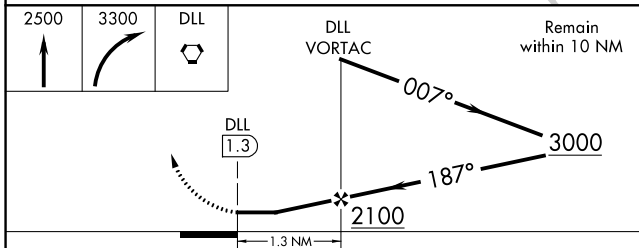

VORTAC DLL 117.0 Chan 117	APP CRS 187°	Rwy Idg TDZE Apt Elev	N/A N/A 979
---	------------------------	-----------------------------	--

VOR-A

BARABOO/WISCONSIN DELLS RGNL (DLL)

<p>Circling NA to Rwy 14 and 32.</p>	<p>MISSED APPROACH: Climb to 2500 then climbing right turn to 3300 direct DLL VORTAC and hold, continue climb-in-hold to 3300.</p>
--------------------------------------	--

AWOS-3 118.325	MADISON APP CON ★ 135.45 343.7	UNICOM 123.05(CTAF)
--------------------------	--	-------------------------------

CATEGORY	A	B	C	D	FAF to MAP 1.3 NM							
CIRCLING	1520-1	541 (600-1)	1580-1¾ 601 (700-1¾)	NA	Knots	60	90	120	150	180		
					Min:Sec	1:18	0:52	0:39	0:31	0:26		