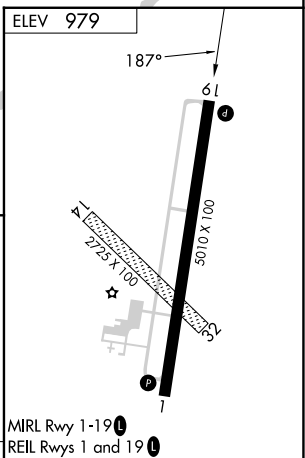

VORTAC DLL 117.0 Chan 117	APP CRS 187°	Rwy Idg TDZE Apt Elev	N/A N/A 979
---	------------------------	-----------------------------	--

VOR-A

BARABOO/WISCONSIN DELLS RGNL (DLL)

<p>Circling NA to Rwy 14 and 32.</p>	<p>MISSED APPROACH: Climb to 2500 then climbing right turn to 3300 direct DLL VORTAC and hold, continue climb-in-hold to 3300.</p>
--------------------------------------	--

AWOS-3 118.325	MADISON APP CON ★ 135.45 343.7	UNICOM 123.05(CTAF)
--------------------------	--	-------------------------------

CATEGORY	A	B	C	D	FAF to MAP 1.3 NM							
CIRCLING	1520-1	541 (600-1)	1580-1¾ 601 (700-1¾)	NA	Knots	60	90	120	150	180		
					Min:Sec	1:18	0:52	0:39	0:31	0:26		