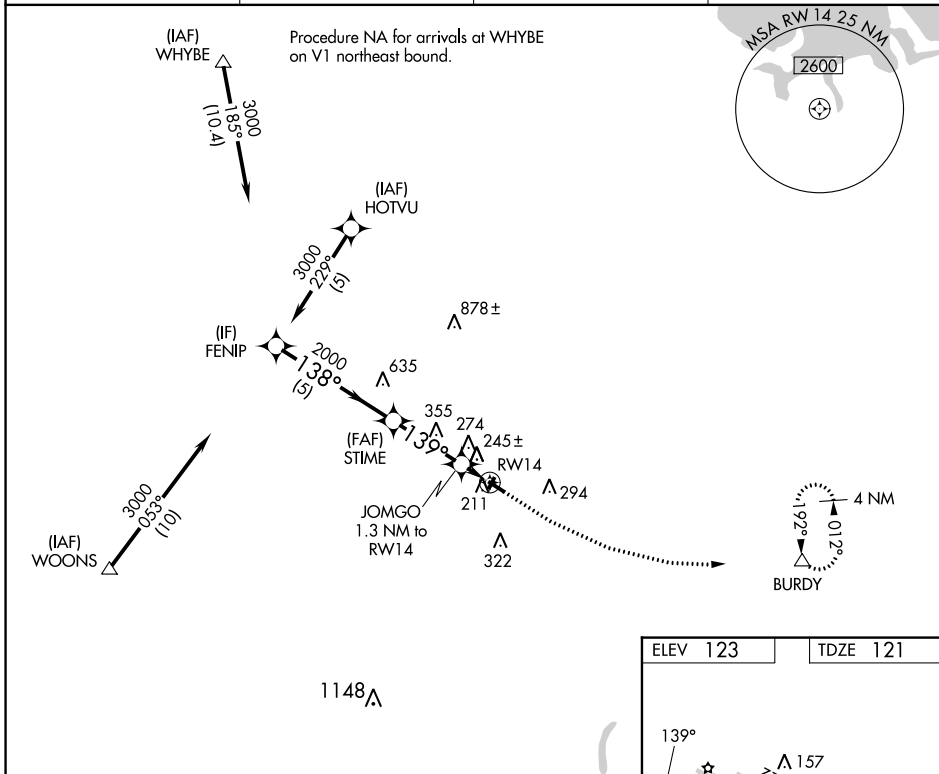

WAAS CH 90444 W14A	APP CRS 139°	Rwy Idg TDZE Apt Elev	2991 121 123
--	------------------------	-----------------------------	---

RNAV (GPS) Z RWY 14

MANSFIELD MUNI (1B9)

RNP APCH - GPS.
 ⚠ NA Circling NA to Rwys 4 and 22. Procedure NA at night. Rwy 14 helicopter visibility reduction below 1 SM NA. Use Taunton altimeter setting.

MISSED APPROACH: Climb to 700 then climbing left turn to 2000 direct BURDY and hold.

AWOS-3PT 118.675	TAN ASOS 132.675	BOSTON APP CON 124.1	UNICOM 123.0 (CTAF) 0
----------------------------	----------------------------	--------------------------------	---------------------------------

CATEGORY	A	B	C	D
LPV DA	523-1 1/8	402 (400-1 1/8)		NA
LNAV MDA	540-1	419 (500-1)		NA
CIRCLING	600-1 477 (500-1)	640-1 517 (600-1)		NA

NE-1, 26 DEC 2024 to 23 JAN 2025

NE-1, 26 DEC 2024 to 23 JAN 2025