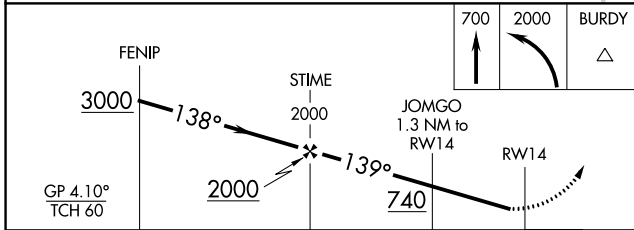

WAAS CH 90444 W14A	APP CRS 139°	Rwy Idg TDZE Apt Elev	2991 121 123
--	------------------------	-----------------------------	---

RNAV (GPS) Z RWY 14

MANSFIELD MUNI (1B9)

RNP APCH - GPS.
 ⚠ NA Circling NA to Rwys 4 and 22. Procedure NA at night. Rwy 14 helicopter visibility reduction below 1 SM NA. Use Taunton altimeter setting.

MISSED APPROACH: Climb to 700 then climbing left turn to 2000 direct BURDY and hold.

AWOS-3PT 118.675	TAN ASOS 132.675	BOSTON APP CON 124.1	UNICOM 123.0 (CTAF) 0
----------------------------	----------------------------	--------------------------------	---------------------------------