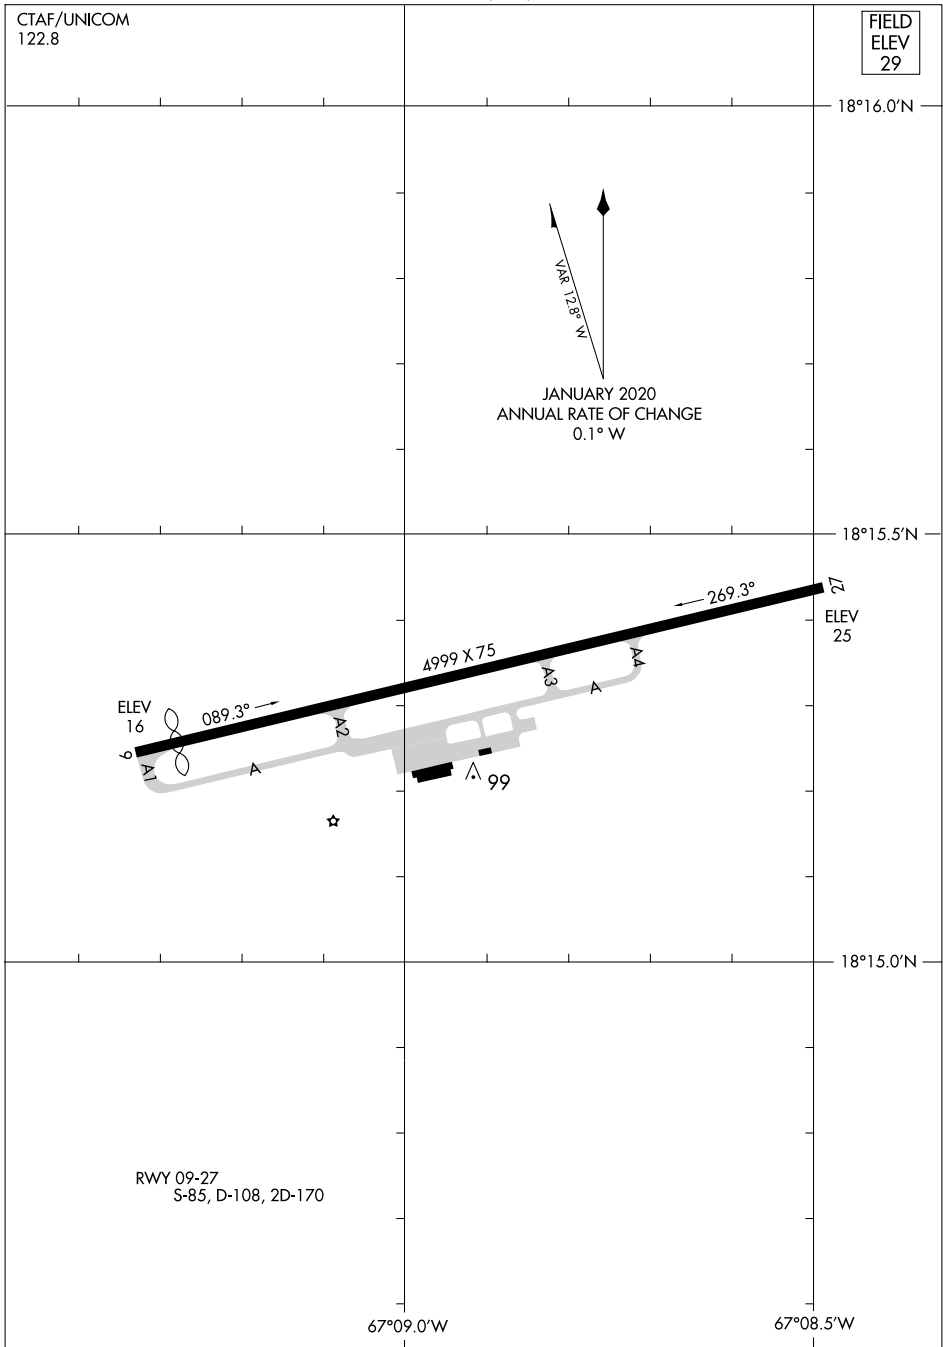

24081

# AIRPORT DIAGRAM

EUGENIO MARIA DE HOSTOS (MAZ)(TJMZ)  
AL-5328 (FAA)  
MAYAGUEZ, PUERTO RICO

CTAF/UNICOM  
122.8

FIELD  
ELEV  
29

SE-3, 26 DEC 2024 to 23 JAN 2025

SE-3, 26 DEC 2024 to 23 JAN 2025

RWY 09-27  
S-85, D-108, 2D-170