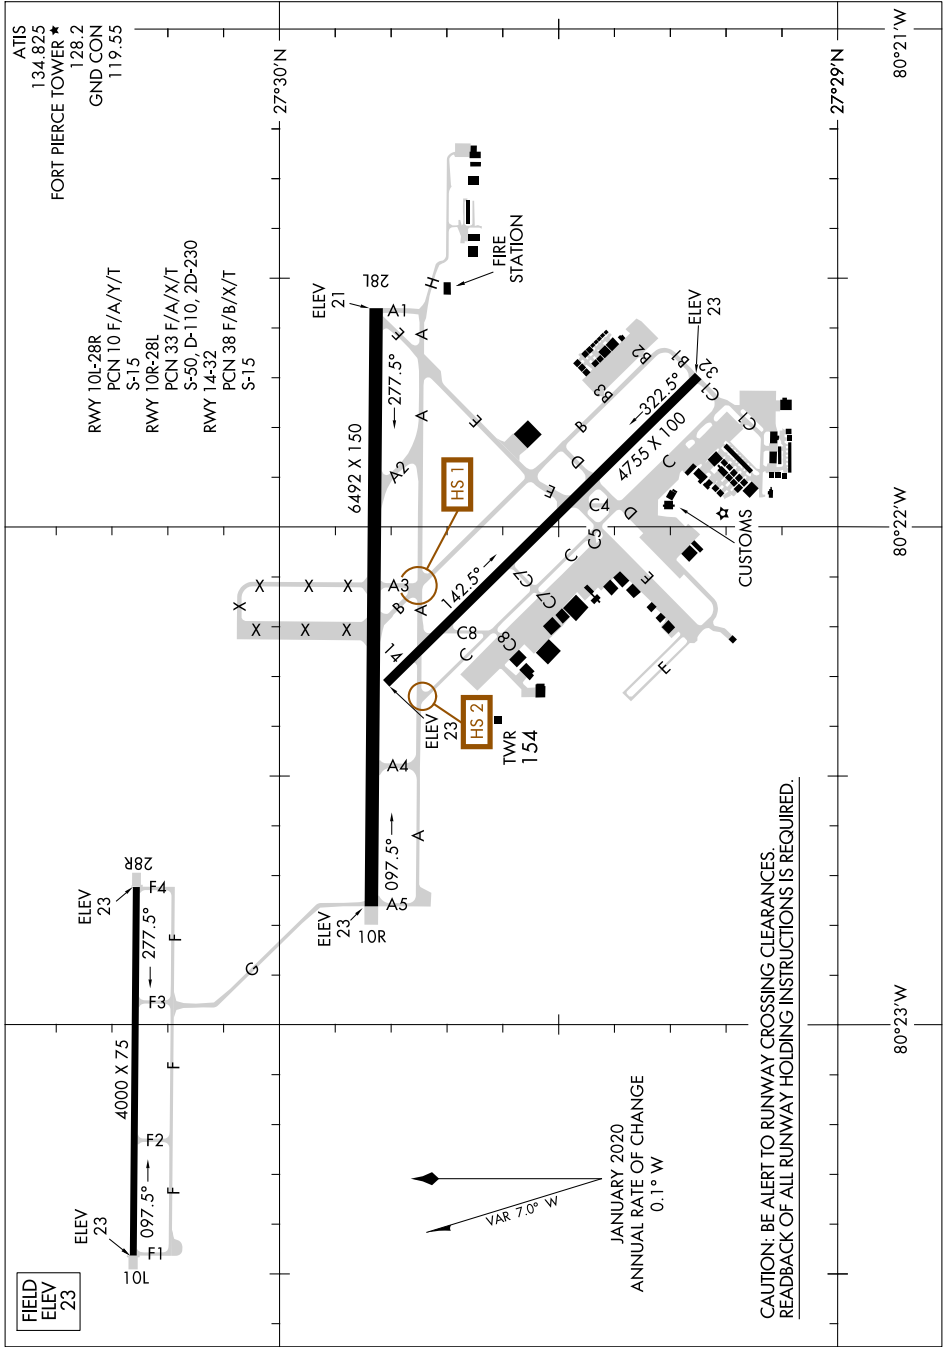

AIRPORT DIAGRAM

AL-5343 (FAA)

TREASURE COAST INTL (F'PR)
FORT PIERCE, FLORIDA

SE-3, 26 DEC 2024 to 23 JAN 2025

SE-3, 26 DEC 2024 to 23 JAN 2025

FIELD ELEV 23

AIRPORT DIAGRAM

FORT PIERCE, FLORIDA
TREASURE COAST INTL (F'PR)

JANUARY 2020
 ANNUAL RATE OF CHANGE
 0.1° W
 VAR 7.0° W

CAUTION: BE ALERT TO RUNWAY CROSSING CLEARANCES.
READBACK OF ALL RUNWAY HOLDING INSTRUCTIONS IS REQUIRED.

27°30'N 80°23'W 80°22'W 80°21'W