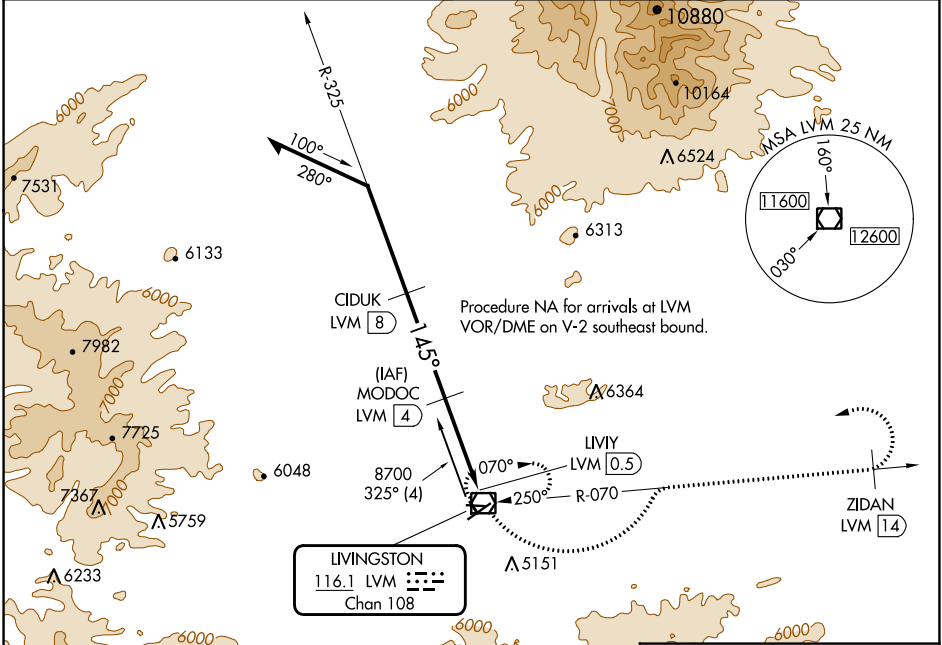

VOR/DME LVM 116.1 Chan 108	APP CRS 145°	Rwy Idg TDZE Apt Elev 4659	N/A N/A
--	------------------------	--	--------------------------

VOR/DME-B MISSION FLD (LVM)

⚠ Circling NA for Cats C southeast of Rwy 4-22.
⚠ Circling NA to Rwy 8-26 and 13-31.
⚠ -29°C

MISSED APPROACH: Climbing left turn to 9900 via LVM VOR/DME R-070 to ZIDAN/14 DME and left turn direct LVM VOR/DME and hold.

ASOS 135.275	BIG SKY APP CON ★ 119.55 235.775	UNICOM 123.0 (CTAF)
------------------------	--	-------------------------------

Remain within 12 NM	MODOC LVM 4	9900 LVM R-070	ZIDAN LVM 14	LVM
8700	CIDUK LVM 8	10000		
7400			LIVY LVM 0.5	
6300				
	4 NM	3.5 NM		

CATEGORY	A	B	C	D
CIRCLING	5540-1¼	881 (900-1¼)	5540-2¾ 881 (900-2¾)	NA

REIL Rwy 22
MIRL Rwy 4-22

NW-1, 26 DEC 2024 to 23 JAN 2025

NW-1, 26 DEC 2024 to 23 JAN 2025