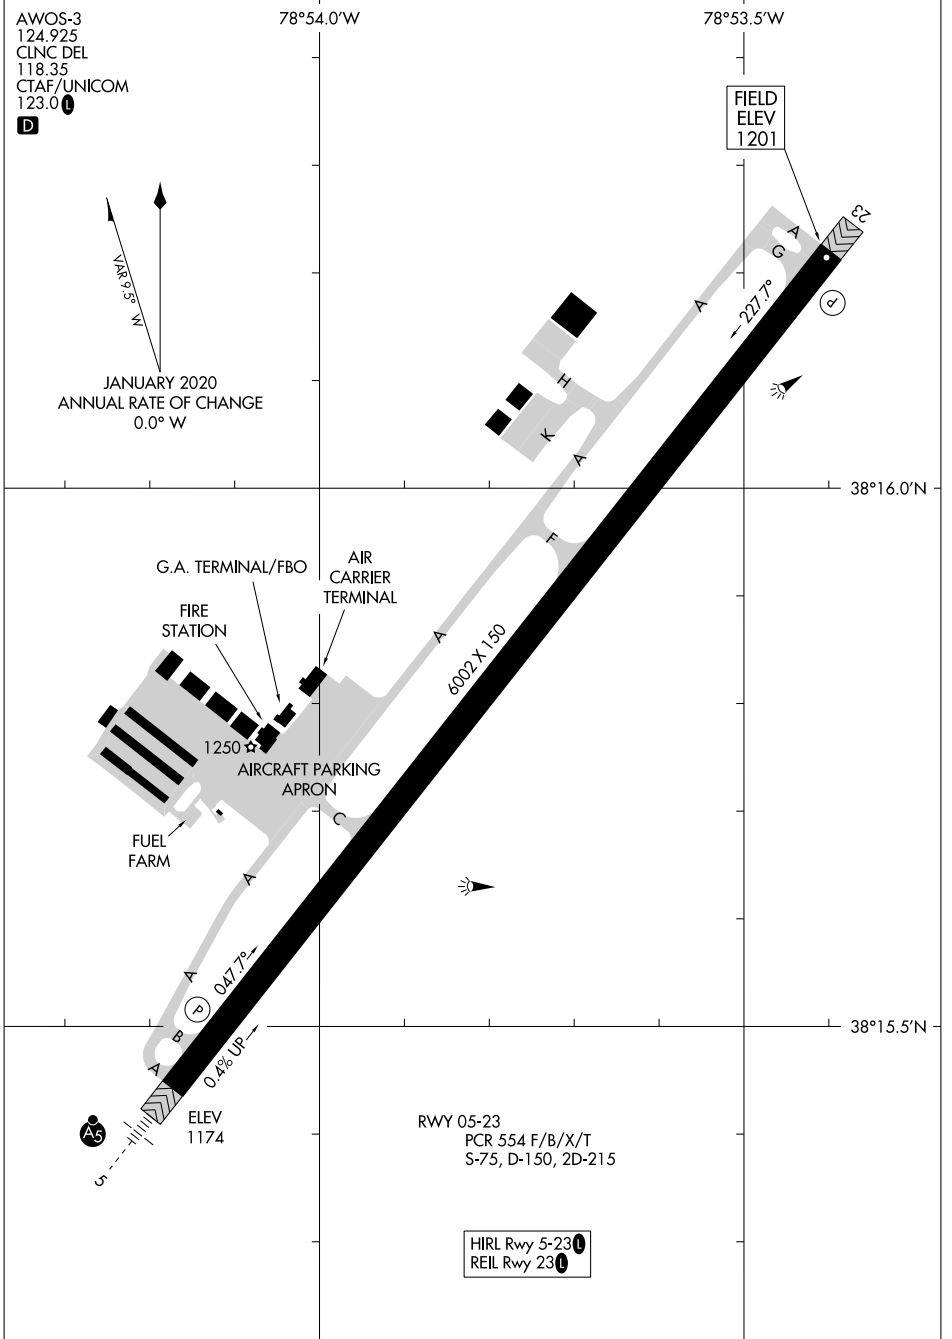

24361

AIRPORT DIAGRAM

AL-5369 (FAA) SHENANDOAH VALLEY RGNL (SHD)
STAUNTON/WAYNESBORO/HARRISONBURG, VIRGINIA

AIRPORT DIAGRAM
24361

STAUNTON/WAYNESBORO/HARRISONBURG, VIRGINIA
SHENANDOAH VALLEY RGNL (SHD)