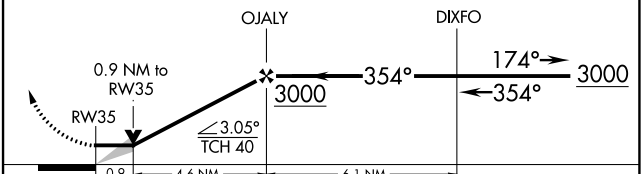

APP CRS	Rwy Idg	3301
354°	TDZE	1182
	Apt Elev	1183

RNAV (GPS) RWY 35

FERGUS FALLS MUNI/EINAR MICKELSON FLD (F^FM)

RNP APCH-GPS.		MISSED APPROACH: Climb to 3000 direct WABIV and via track 326° to PANIC and hold.
AWOS-3PT 119.05	MINNEAPOLIS CENTER 126.1 269.2	UNICOM 122.8 (CTAF) 0

ELEV 1183	TDZE 1182
-----------	-----------

CATEGORY	A	B	C	D
LNAV MDA	1560-1 378 (400-1)			NA
CIRCLING	1640-1 457 (500-1)	1740-1 557 (600-1)	1820-1¾ 637 (700-1¾)	NA

NC-1, 26 DEC 2024 to 23 JAN 2025

NC-1, 26 DEC 2024 to 23 JAN 2025