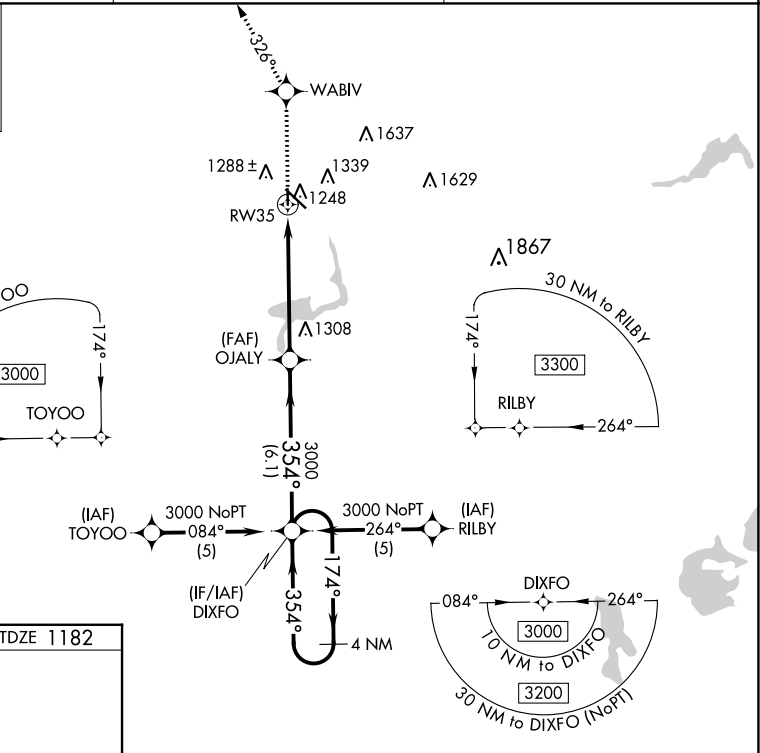

APP CRS	Rwy Idg	3301
354°	TDZE	1182
	Apt Elev	1183

RNAV (GPS) RWY 35

FERGUS FALLS MUNI/EINAR MICKELSON FLD (F^FM)

RNP APCH-GPS.		MISSED APPROACH: Climb to 3000 direct WABIV and via track 326° to PANIC and hold.
AWOS-3PT 119.05	MINNEAPOLIS CENTER 126.1 269.2	UNICOM 122.8 (CTAF) 0

ELEV 1183	TDZE 1182
-----------	-----------

CATEGORY	A	B	C	D
LNAV MDA	1560-1 378 (400-1)			NA
CIRCLING	1640-1 457 (500-1)	1740-1 557 (600-1)	1820-1¾ 637 (700-1¾)	NA

NC-1, 26 DEC 2024 to 23 JAN 2025

NC-1, 26 DEC 2024 to 23 JAN 2025