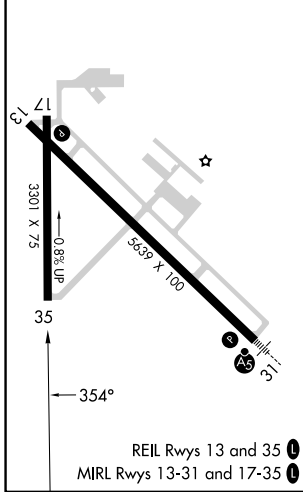

APP CRS	Rwy Idg	3301
354°	TDZE	1182
	Apt Elev	1183

RNAV (GPS) RWY 35

FERGUS FALLS MUNI/EINAR MICKELSON FLD (F^FM)

RNP APCH-GPS.		MISSED APPROACH: Climb to 3000 direct WABIV and via track 326° to PANIC and hold.
AWOS-3PT 119.05	MINNEAPOLIS CENTER 126.1 269.2	UNICOM 122.8 (CTAF) 0

ELEV 1183	TDZE 1182
-----------	-----------

CATEGORY	A	B	C	D
LNAV MDA	1560-1 378 (400-1)			NA
CIRCLING	1640-1 457 (500-1)	1740-1 557 (600-1)	1820-1¾ 637 (700-1¾)	NA

NC-1, 26 DEC 2024 to 23 JAN 2025

NC-1, 26 DEC 2024 to 23 JAN 2025