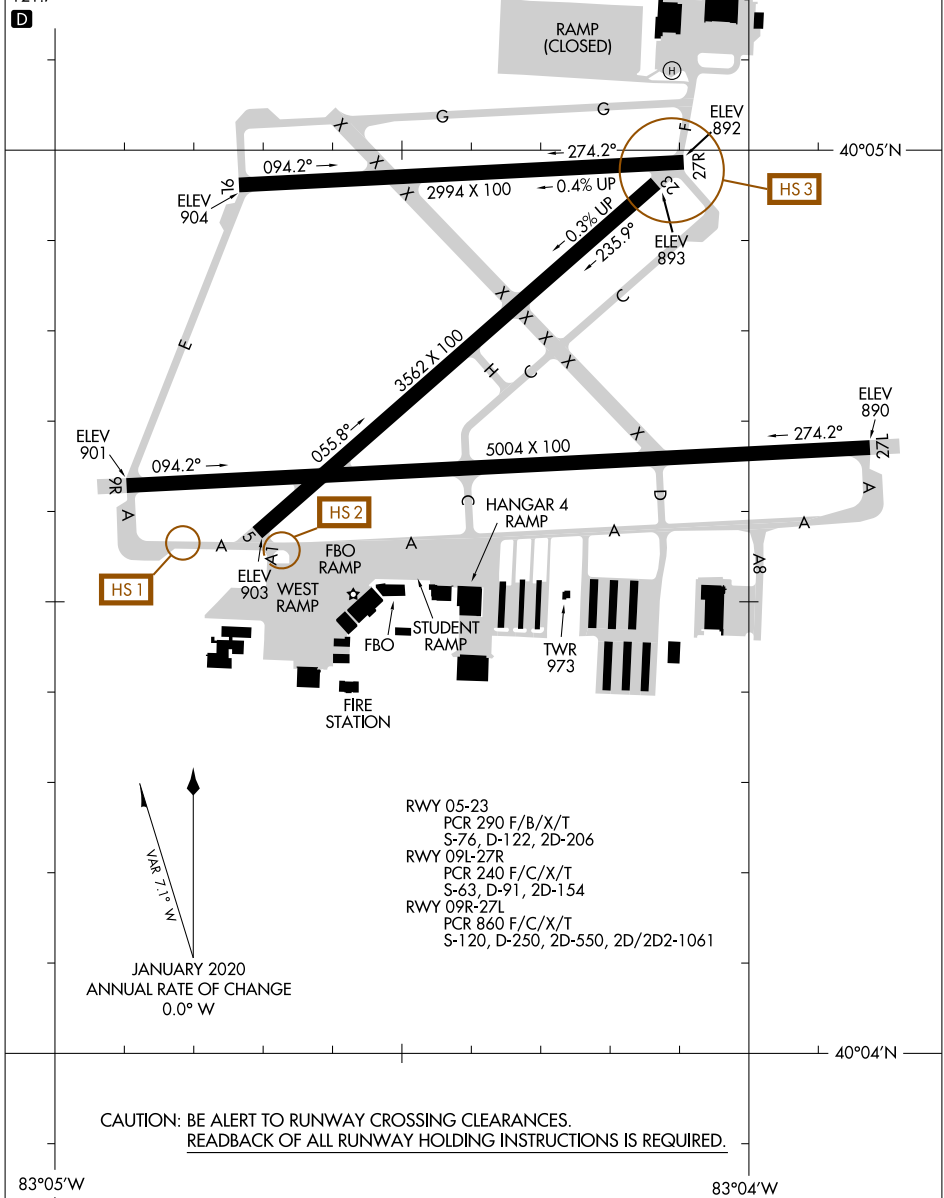

AL-5387 (FAA)

ATIS 121.35  
 STATE TOWER ★ 118.8 254.325  
 GND CON 121.7  
 CLNC DEL 121.7

FIELD ELEV 906

EC-2, 26 DEC 2024 to 23 JAN 2025

EC-2, 26 DEC 2024 to 23 JAN 2025