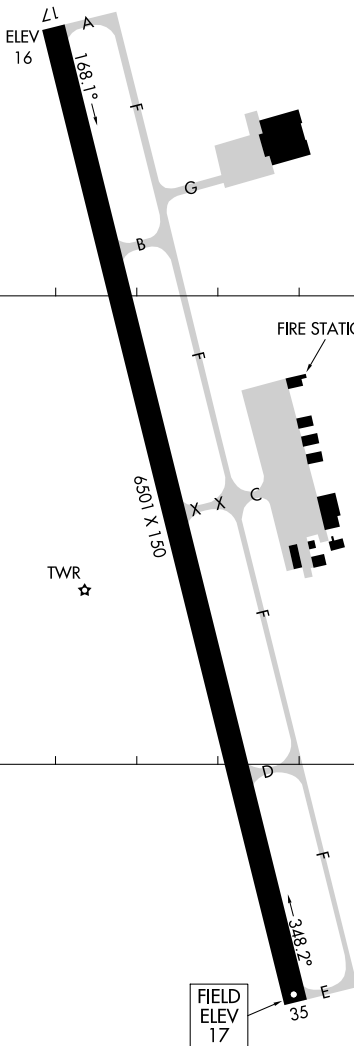

23222

AIRPORT DIAGRAM

AL-5404 (FAA)

TRENT LOTT INTL (PQL)
PASCAGOULA, MISSISSIPPI

ATIS
 135.175
 TRENT LOTT TOWER ★
 118.575
 GND CON
 121.725
 CLNC DEL
 121.725

30°28.0'N

30°27.5'N

88°32.0'W

88°31.5'W

CAUTION: BE ALERT TO RUNWAY CROSSING CLEARANCES.
 READBACK OF ALL RUNWAY HOLDING INSTRUCTIONS IS REQUIRED.

RWY 17-35
 PCN 57 F/C/X/T
 D-196, 2D-315, 2D/2D2-753

SC-4, 26 DEC 2024 to 23 JAN 2025

SC-4, 26 DEC 2024 to 23 JAN 2025

AIRPORT DIAGRAM

23222

PASCAGOULA, MISSISSIPPI
TRENT LOTT INTL (PQL)