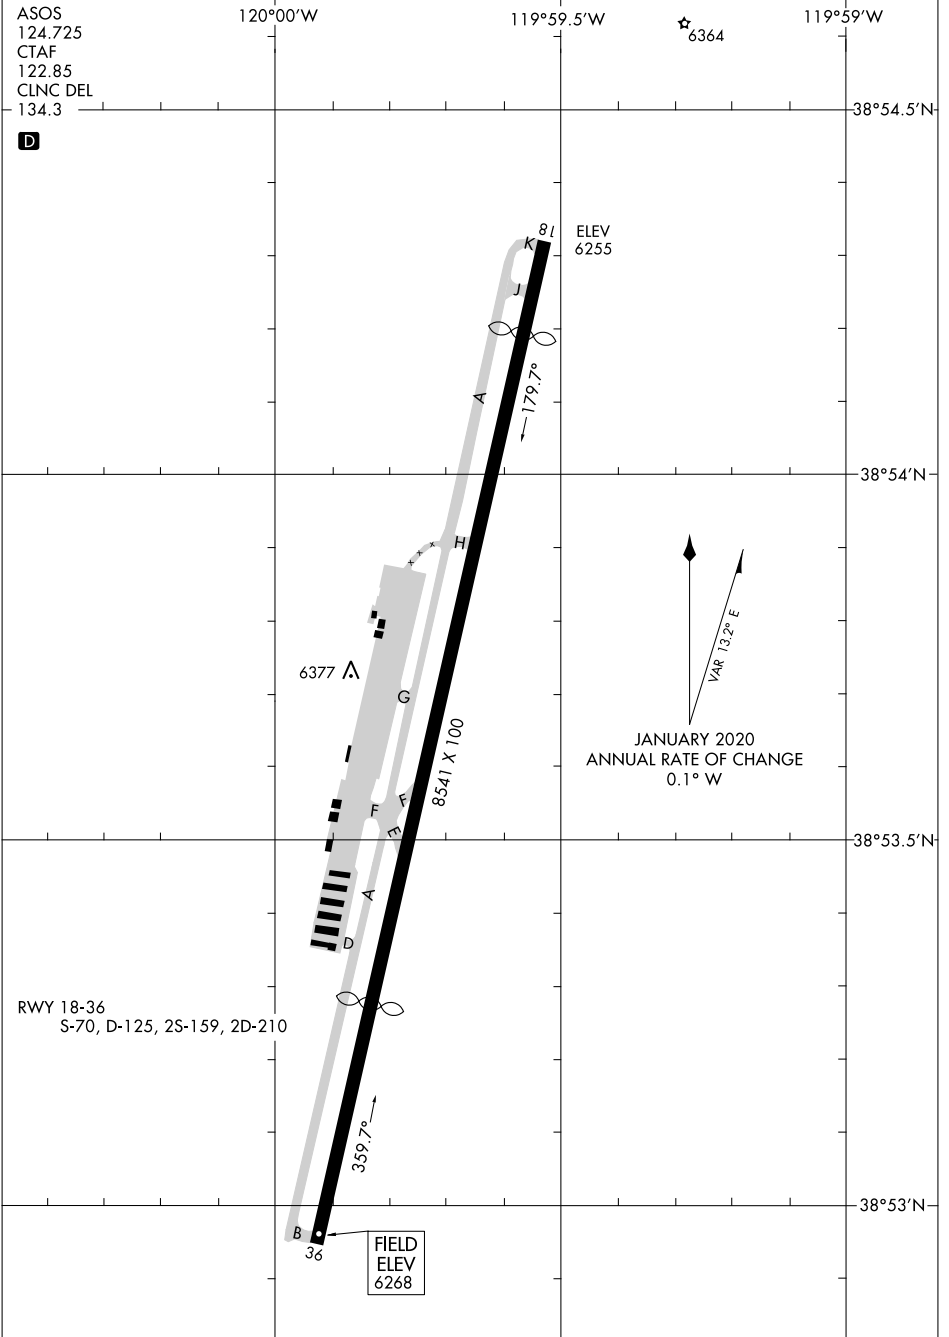

21336

# AIRPORT DIAGRAM

AL-5416 (FAA)

LAKE TAHOE (TVL)  
SOUTH LAKE TAHOE, CALIFORNIA

SW-2, 26 DEC 2024 to 23 JAN 2025

SW-2, 26 DEC 2024 to 23 JAN 2025

# AIRPORT DIAGRAM

21336

SOUTH LAKE TAHOE, CALIFORNIA  
LAKE TAHOE (TVL)