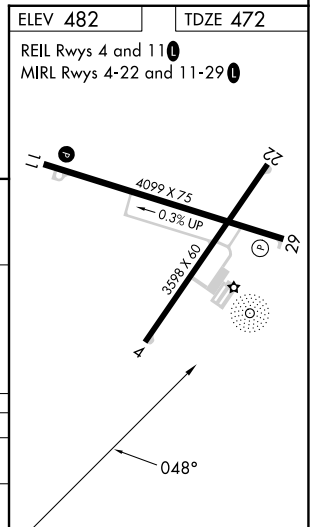

NDB OLY 272	APP CRS 048°	Rwy Idg TDZE Apt Elev	3598 472 482
-----------------------	------------------------	-----------------------------	---

NDB RWY 4

OLNEY-NOBLE (OLY)

⚠ Rwy 4 helicopter visibility reduction below 3/4 SM NA. When local altimeter setting not received, use Evansville Rgnl altimeter setting and increase all MDA 140 feet and increase S-4 Cat C and D and Circling Cat C visibility 3/8 mile and Circling Cat D visibility 1/2 mile.

MISSED APPROACH:
Climbing right turn to 2400 in OLY NDB holding pattern.

AWOS-3 119.275	KANSAS CITY CENTER 124.3 269.15	UNICOM 123.0 (CTAF) 0
--------------------------	---	---------------------------------

CATEGORY	A	B	C	D
S-4	1040-1	568 (600-1)	1040-1 5/8	568 (600-1 1/8)
C CIRCLING	1040-1	558 (600-1)	1040-1 5/8 558 (600-1 1/8)	1180-2 1/4 698 (700-2 1/4)