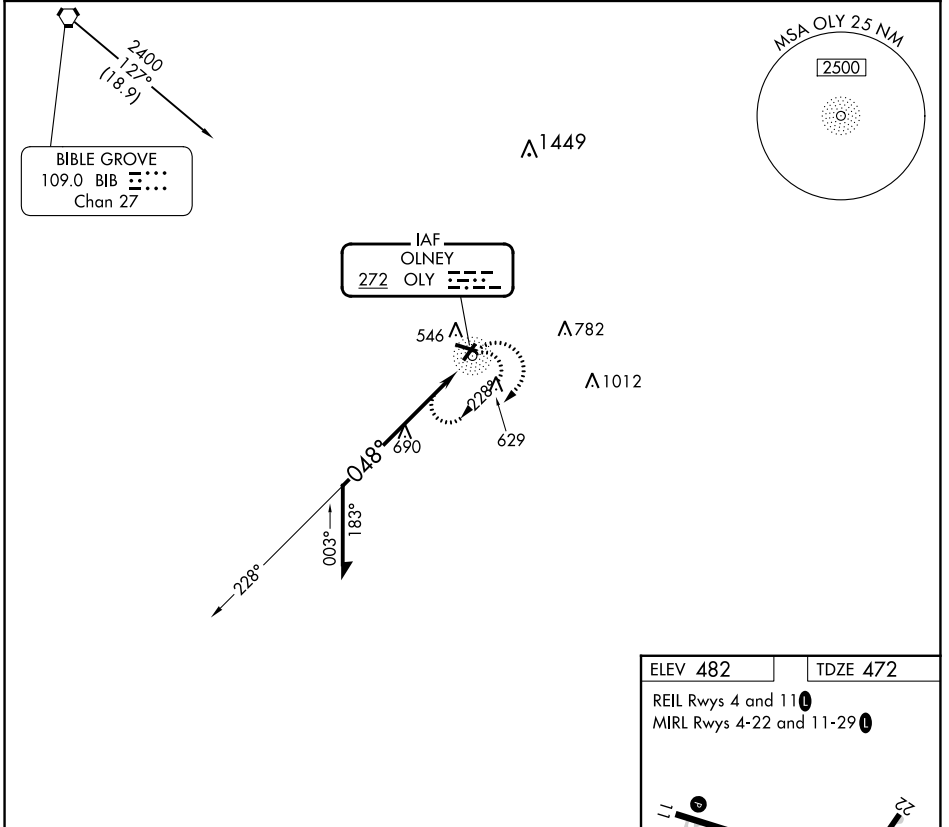

NDB OLY 272	APP CRS 048°	Rwy Idg TDZE Apt Elev	3598 472 482
-----------------------	------------------------	-----------------------------	---

NDB RWY 4

OLNEY-NOBLE (OLY)

⚠ Rwy 4 helicopter visibility reduction below 3/4 SM NA. When local altimeter setting not received, use Evansville Rgnl altimeter setting and increase all MDA 140 feet and increase S-4 Cat C and D and Circling Cat C visibility 3/8 mile and Circling Cat D visibility 1/2 mile.

MISSED APPROACH:
Climbing right turn to 2400 in OLY NDB holding pattern.

AWOS-3 119.275	KANSAS CITY CENTER 124.3 269.15	UNICOM 123.0 (CTAF) 0
--------------------------	---	---------------------------------

CATEGORY	A	B	C	D
S-4	1040-1	568 (600-1)	1040-1 5/8	568 (600-1 1/8)
C CIRCLING	1040-1	558 (600-1)	1040-1 5/8 558 (600-1 1/8)	1180-2 1/4 698 (700-2 1/4)