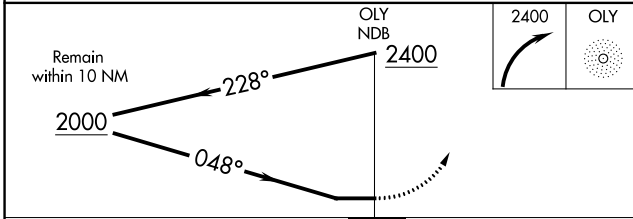

NDB OLY 272	APP CRS 048°	Rwy Idg TDZE Apt Elev	3598 472 482
-----------------------	------------------------	-----------------------------	---

NDB RWY 4

OLNEY-NOBLE (OLY)

⚠ Rwy 4 helicopter visibility reduction below 3/4 SM NA. When local altimeter setting not received, use Evansville Rgnl altimeter setting and increase all MDA 140 feet and increase S-4 Cat C and D and Circling Cat C visibility 3/8 mile and Circling Cat D visibility 1/2 mile.

MISSED APPROACH:
Climbing right turn to 2400 in OLY NDB holding pattern.

AWOS-3 119.275	KANSAS CITY CENTER 124.3 269.15	UNICOM 123.0 (CTAF) 0
--------------------------	---	---------------------------------

CATEGORY	A	B	C	D
S-4	1040-1	568 (600-1)	1040-1 5/8	568 (600-1 1/8)
C CIRCLING	1040-1	558 (600-1)	1040-1 5/8 558 (600-1 1/8)	1180-2 1/4 698 (700-2 1/4)