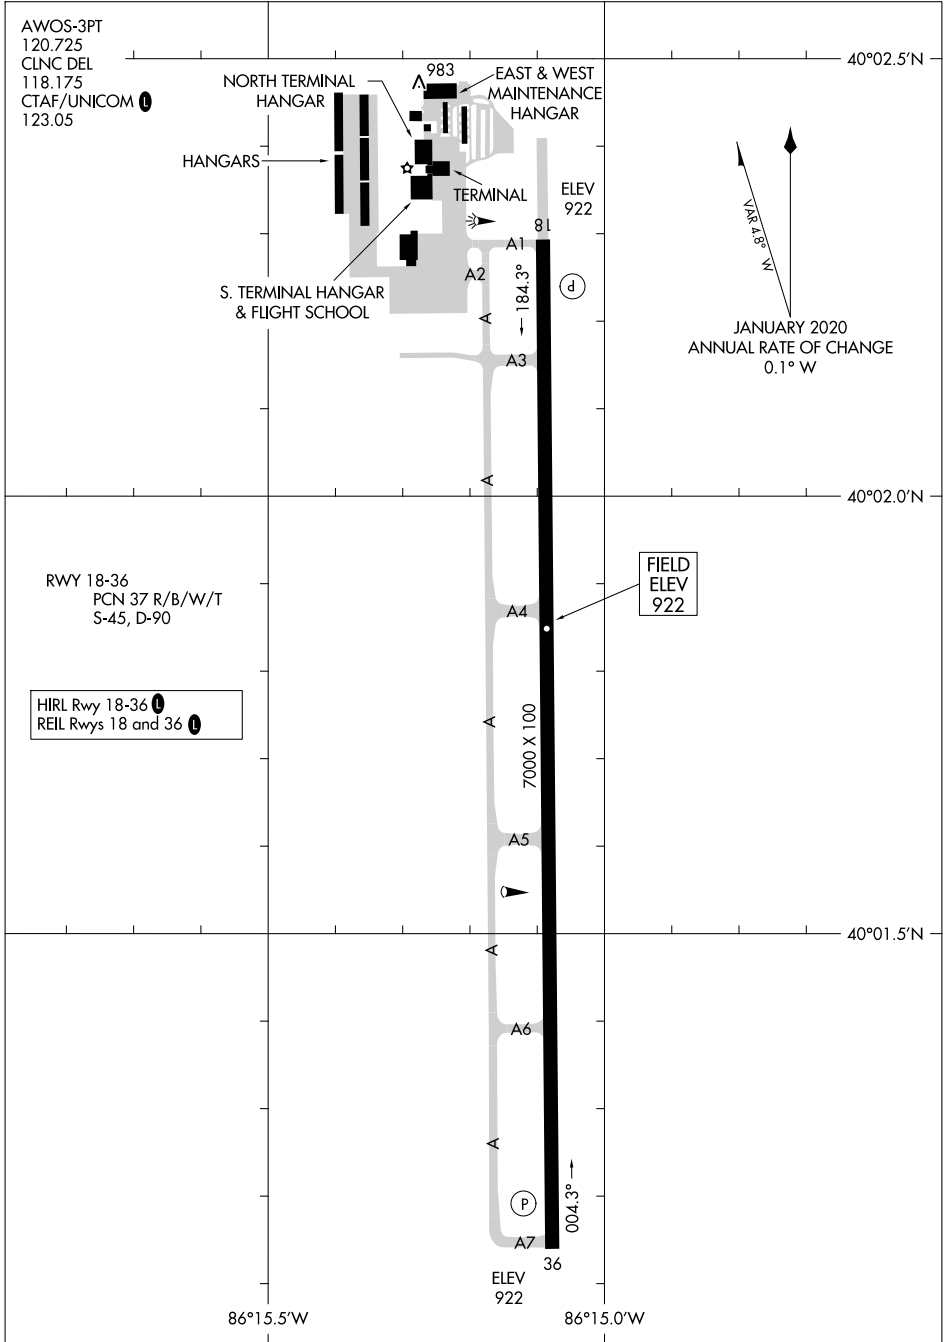

24025

AIRPORT DIAGRAM

AL-5438 (FAA)

INDIANAPOLIS EXEC (T'Y'Q)
INDIANAPOLIS, INDIANA

EC-2, 26 DEC 2024 to 23 JAN 2025

EC-2, 26 DEC 2024 to 23 JAN 2025

AIRPORT DIAGRAM

24025