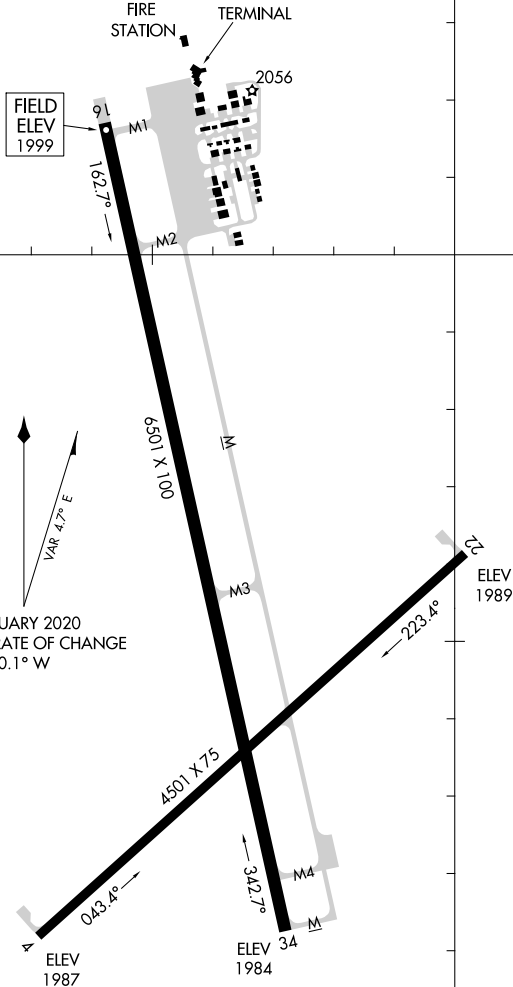

20086

AIRPORT DIAGRAM

AL-5440 (FAA)

HAYS RGNL (HYS)
HAYS, KANSAS

AWOS-3PT
125.525
CTAF/UNICOM
122.8

D

VAR 4.7° E

JANUARY 2020

ANNUAL RATE OF CHANGE

0.1° W

38°51'N

38°50'N

99°17'W

99°16'W

RWY 04-22
 PCN 7 R/C/X/U
 S-12.5, D-12.5
 RWY 16-34
 PCN 19 R/C/X/U
 S-50, D-72, 2D-120

AIRPORT DIAGRAM