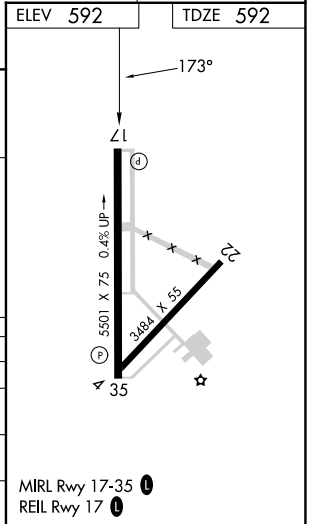

WAAS CH 63230 W17A	APP CRS 173°	Rwy Idg TDZE Apt Elev	5501 592 592
--	------------------------	-----------------------------	---

RNAV (GPS) RWY 17

MC GREGOR EXEC (PWG)

RNP APCH - GPS.

ASR Baro-VNAV NA when using Waco Rgnl altimeter setting. For uncompensated Baro-VNAV systems, LNAV/VNAV NA below -20°C or above 54°C. When local altimeter setting not received, use Waco Rgnl altimeter setting and increase LPV DA to 873 feet and all visibilities 1/8 SM; increase LNAV/VNAV DA to 873 feet and all visibilities 1/8 SM; increase all MDAs 40 feet and Circling visibility Cat C 1/8 SM.

MISSED APPROACH:
Climb to 2500 direct ZUDIS and on track 095° to SATTY and hold.

AWOS-3PT 135.525	WACO APP CON ★ 127.65 352.0	GCO 121.725	UNICOM 123.05 (CTAF) 0
----------------------------	---------------------------------------	-----------------------	---

CATEGORY	A	B	C	D
LPV DA	842-3/4	250 (300-3/4)		NA
LNAV/VNAV DA	842-3/4	250 (300-3/4)		NA
LNAV MDA	1040-1	448 (500-1)	1040-1 3/8 448 (500-1 3/8)	NA
CIRCLING	1040-1 448 (500-1)	1060-1 468 (500-1)	1300-2 708 (800-2)	NA