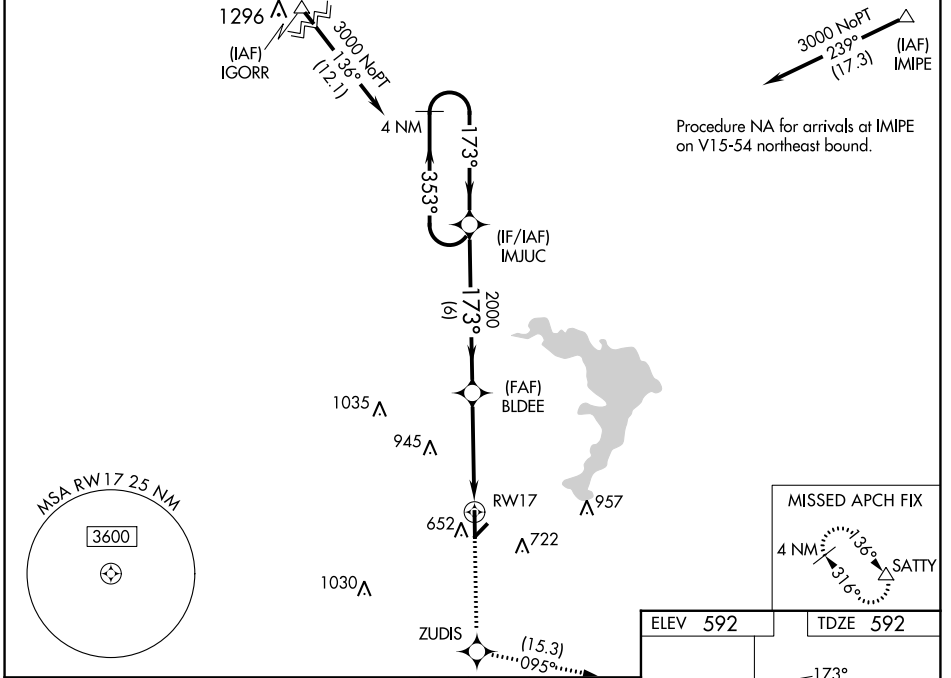

WAAS CH 63230 W17A	APP CRS 173°	Rwy Idg TDZE Apt Elev	5501 592 592
--	------------------------	-----------------------------	---

RNAV (GPS) RWY 17

MC GREGOR EXEC (PWG)

RNP APCH - GPS.

ASR Baro-VNAV NA when using Waco Rgnl altimeter setting. For uncompensated Baro-VNAV systems, LNAV/VNAV NA below -20°C or above 54°C. When local altimeter setting not received, use Waco Rgnl altimeter setting and increase LPV DA to 873 feet and all visibilities 1/8 SM; increase LNAV/VNAV DA to 873 feet and all visibilities 1/8 SM; increase all MDAs 40 feet and Circling visibility Cat C 1/8 SM.

MISSED APPROACH:
Climb to 2500 direct ZUDIS and on track 095° to SATTY and hold.

AWOS-3PT 135.525	WACO APP CON ★ 127.65 352.0	GCO 121.725	UNICOM 123.05 (CTAF) 0
----------------------------	---------------------------------------	-----------------------	---

CATEGORY	A	B	C	D
LPV DA	842-3/4	250 (300-3/4)		NA
LNAV/VNAV DA	842-3/4	250 (300-3/4)		NA
LNAV MDA	1040-1	448 (500-1)	1040-1 3/8 448 (500-1 3/8)	NA
CIRCLING	1040-1 448 (500-1)	1060-1 468 (500-1)	1300-2 708 (800-2)	NA

SC-3, 26 DEC 2024 to 23 JAN 2025

SC-3, 26 DEC 2024 to 23 JAN 2025