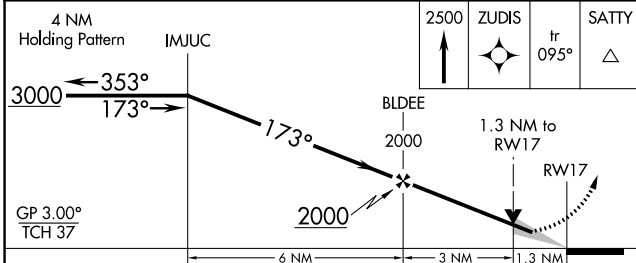

WAAS CH 63230 W17A	APP CRS 173°	Rwy Idg TDZE Apt Elev	5501 592 592
--	------------------------	-----------------------------	---

RNAV (GPS) RWY 17

MC GREGOR EXEC (PWG)

RNP APCH - GPS.

ASR Baro-VNAV NA when using Waco Rgnl altimeter setting. For uncompensated Baro-VNAV systems, LNAV/VNAV NA below -20°C or above 54°C. When local altimeter setting not received, use Waco Rgnl altimeter setting and increase LPV DA to 873 feet and all visibilities 1/8 SM; increase LNAV/VNAV DA to 873 feet and all visibilities 1/8 SM; increase all MDAs 40 feet and Circling visibility Cat C 1/8 SM.

MISSED APPROACH:
Climb to 2500 direct ZUDIS and on track 095° to SATTY and hold.

AWOS-3PT 135.525	WACO APP CON ★ 127.65 352.0	GCO 121.725	UNICOM 123.05 (CTAF) 0
----------------------------	---------------------------------------	-----------------------	---