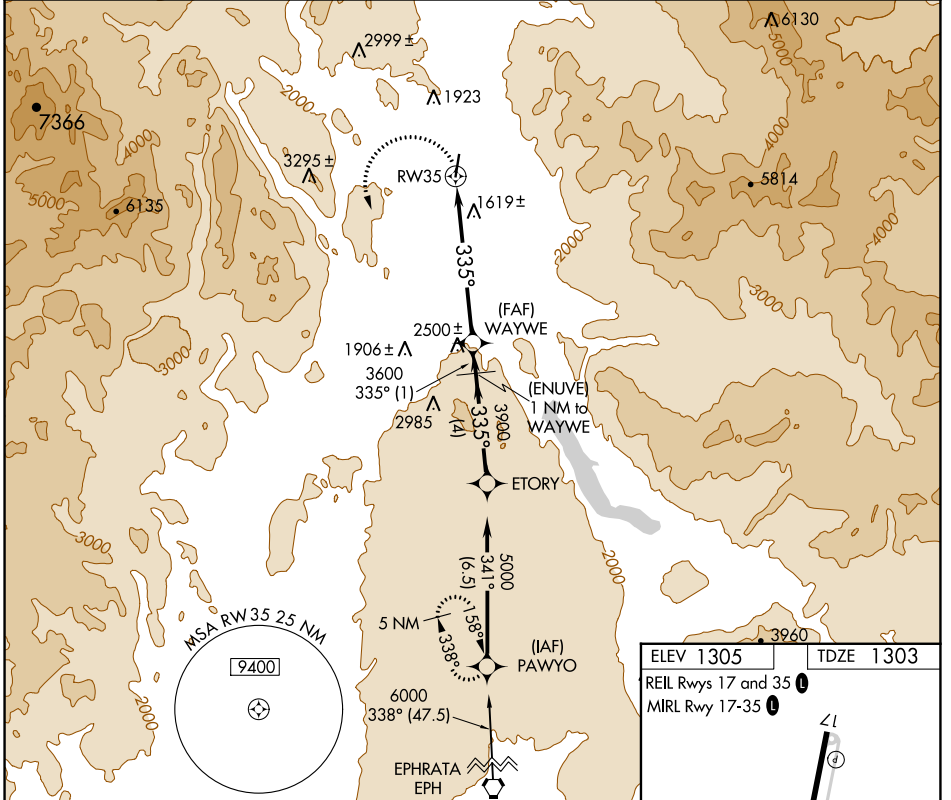

APP CRS <b>335°</b>	Rwy Idg <b>4667</b>
	TDZE <b>1303</b>
	Apt Elev <b>1305</b>

# GPS RWY 35

OMAK (OMK)

NA -15°C	Circling NA east of Rwy 17-35.	MISSED APPROACH: Climbing left turn to 5000 direct PAWYO WP and hold.
-------------	--------------------------------	---

ASOS <b>118.325</b>	SEATTLE CENTER <b>126.1 291.6</b>	UNICOM <b>122.8 (CTAF) 0</b>
------------------------	--------------------------------------	---------------------------------

NW-1, 26 DEC 2024 to 23 JAN 2025

NW-1, 26 DEC 2024 to 23 JAN 2025