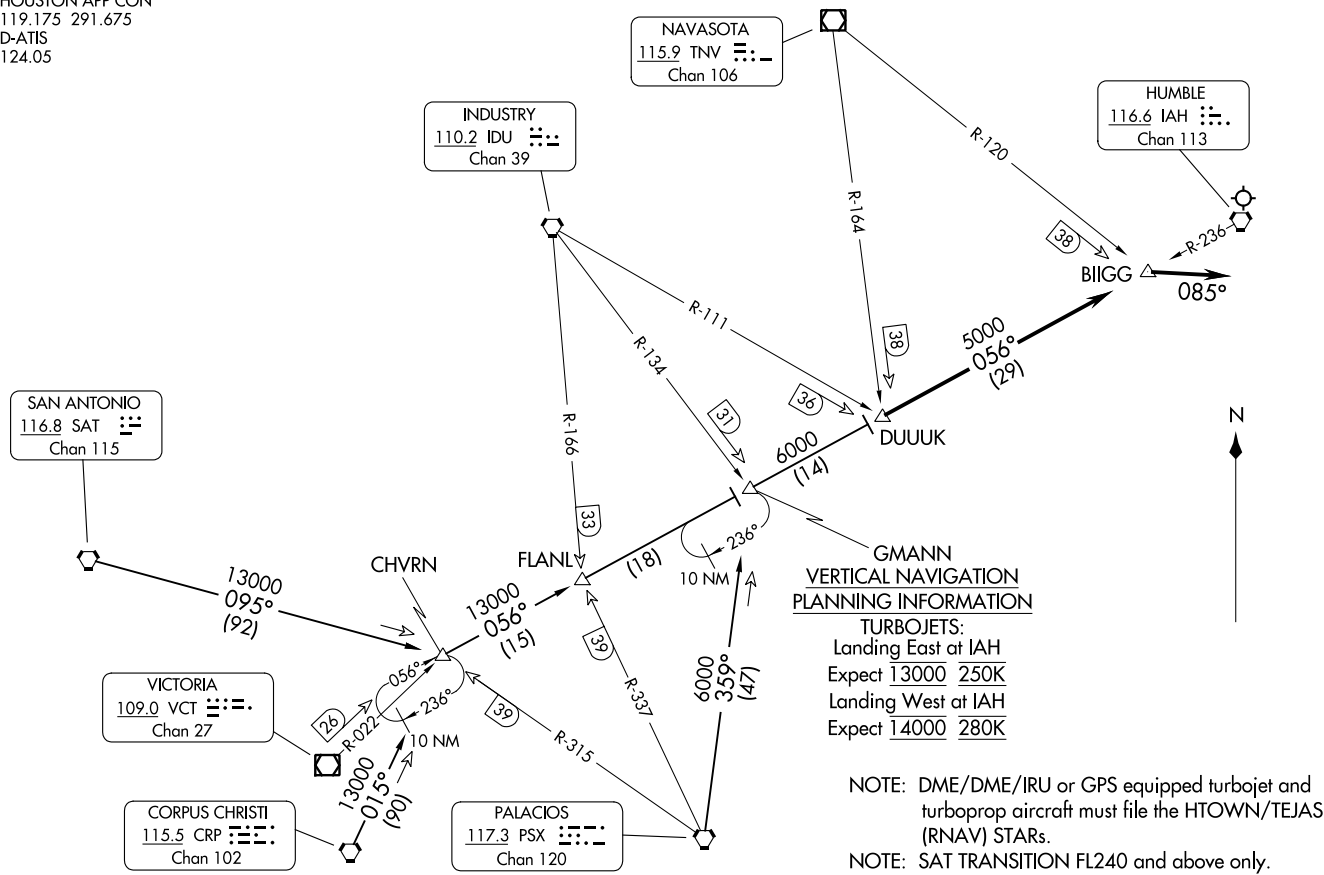

HOUSTON APP CON
 119.175 291.675
 D-ATIS
 124.05

NOTE: Chart not to scale.

(CONTINUED ON FOLLOWING PAGE)

ARRIVAL ROUTE DESCRIPTION

CORPUS CHRISTI TRANSITION (CRP.DUUUK3): From over CRP VORTAC on CRP R-015 to CHVRN, then on IAH R-236 to DUUUK. Thence

PALACIOS TRANSITION (PSX.DUUUK3): From over PSX VORTAC on PSX R-359 to GMANN, then on IAH R-236 to DUUUK. Thence

SAN ANTONIO TRANSITION (SAT.DUUUK3): From over SAT VORTAC on SAT R-095 to CHVRN, then on IAH R-236 to DUUUK. Thence

. . . . From over DUUUK on IAH R-236 to BIIGG. Depart BIIGG heading 085° for vectors to final approach.

SC-5, 26 DEC 2024 to 23 JAN 2025

SC-5, 26 DEC 2024 to 23 JAN 2025