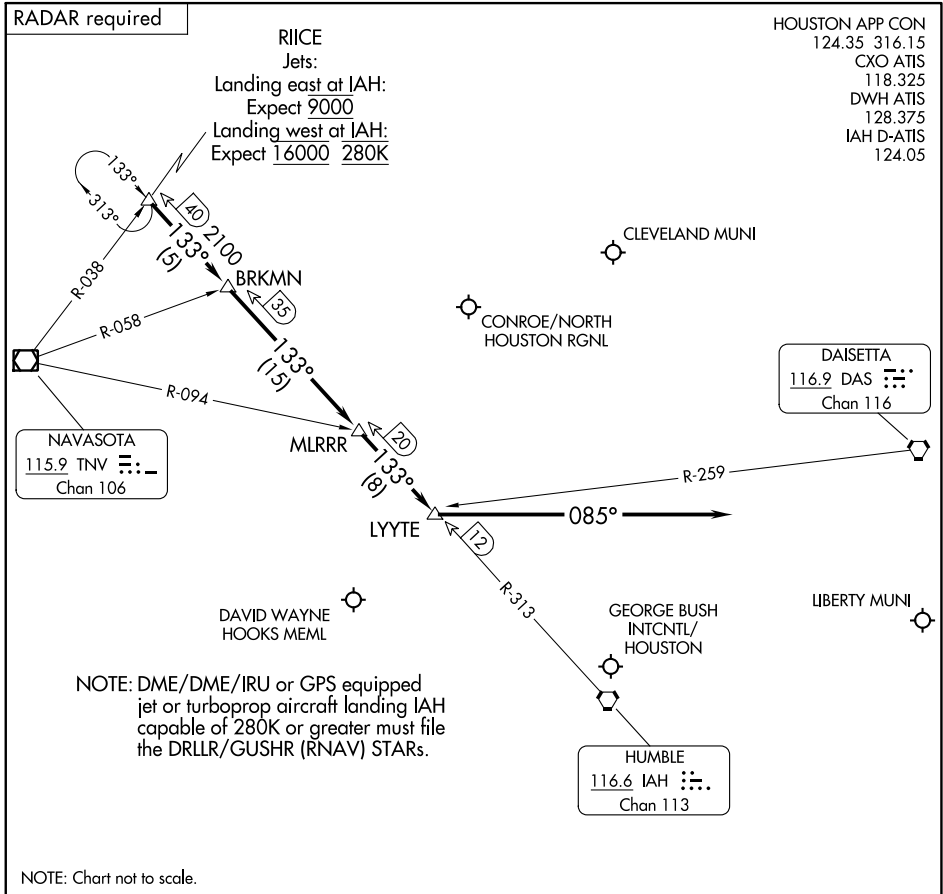

RIICE ONE ARRIVAL

Transition Routes

HOUSTON, TEXAS

SC-5, 26 DEC 2024 to 23 JAN 2025

SC-5, 26 DEC 2024 to 23 JAN 2025

(CONTINUED ON FOLLOWING PAGE)

RIICE ONE ARRIVAL

Transition Routes

HOUSTON, TEXAS

RIICE ONE ARRIVAL

Arrival Routes

HOUSTON, TEXAS

SC-5, 26 DEC 2024 to 23 JAN 2025

SC-5, 26 DEC 2024 to 23 JAN 2025

ARRIVAL ROUTE DESCRIPTION

GEORGE BUSH INTCNTL/HOUSTON (IAH):

... From over RIICE on IAH R-313 to BRKMN, to MLRRR, to LYYTE.

LANDING RUNWAYS 26L/R or 27:

... Fly heading 085° for vectors to final approach course.

LANDING ALL OTHER RUNWAYS:

... Expect vectors to final approach course at or prior to LYYTE.

FOR ALL OTHER AIRPORTS:

... From over RIICE on IAH R-313 to BRKMN, thence as depicted to LYYTE. Expect vectors to final approach course at or prior to LYYTE.