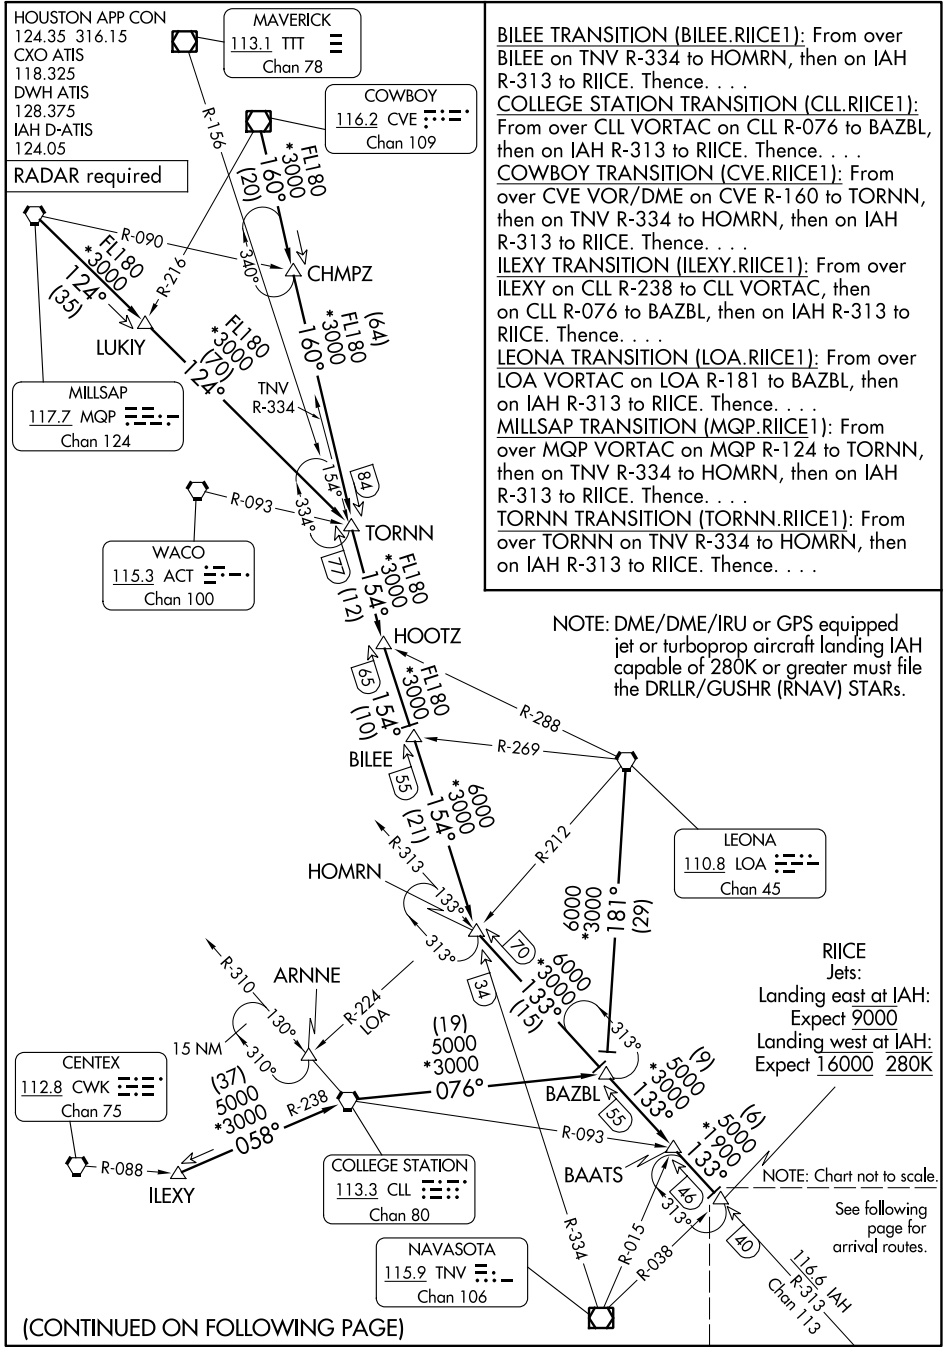

RIICE ONE ARRIVAL

Transition Routes

HOUSTON, TEXAS

SC-5, 26 DEC 2024 to 23 JAN 2025

SC-5, 26 DEC 2024 to 23 JAN 2025

(CONTINUED ON FOLLOWING PAGE)

RIICE ONE ARRIVAL

Transition Routes

HOUSTON, TEXAS

RIICE ONE ARRIVAL

Arrival Routes

HOUSTON, TEXAS

SC-5, 26 DEC 2024 to 23 JAN 2025

SC-5, 26 DEC 2024 to 23 JAN 2025

ARRIVAL ROUTE DESCRIPTION

GEORGE BUSH INTCNTL/HOUSTON (IAH):

... From over RIICE on IAH R-313 to BRKMN, to MLRRR, to LYYTE.

LANDING RUNWAYS 26L/R or 27:

... Fly heading 085° for vectors to final approach course.

LANDING ALL OTHER RUNWAYS:

... Expect vectors to final approach course at or prior to LYYTE.

FOR ALL OTHER AIRPORTS:

... From over RIICE on IAH R-313 to BRKMN, thence as depicted to LYYTE. Expect vectors to final approach course at or prior to LYYTE.