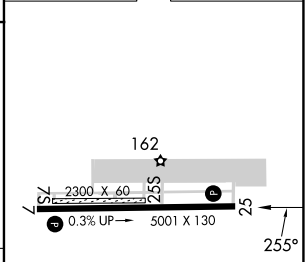

NDB/DME OLT 346	APP CRS 255°	Rwy Idg TDZE Apt Elev	5001 113 113
Chan 106 (115.9)			

NDB RWY 25

SOLDOTNA (SXQ)(PASX)

⚠ Circling NA to Rwy 7S and 25S. Circling Rwy 7 NA at night.

MISSED APPROACH: Climb to 1000 then climbing left turn to 2400 direct OLT NDB and hold.

AWOS-3P 135.45	ANCHORAGE CENTER 125.7 379.1	KENAI RADIO 122.35	CTAF 122.50
--------------------------	--	------------------------------	-----------------------

ELEV 113	TDZE 113
----------	----------

CATEGORY	A	B	C	D
S-25	900-1 787 (800-1)	900-1¼ 787 (800-1¼)	900-2½ 787 (800-2½)	980-2¾ 867 (900-2¾)
C CIRCLING	900-1 787 (800-1)	900-1¼ 787 (800-1¼)	900-2½ 787 (800-2½)	980-2¾ 867 (900-2¾)
JOSKI FIX MINIMUMS				
S-25	760-1 647 (700-1)	760-1⅞ 647 (700-1⅞)	860-2¼ 747 (800-2¼)	980-2¾ 867 (900-2¾)
C CIRCLING	860-1 747 (800-1)	860-2¼ 747 (800-2¼)	980-2¾ 867 (900-2¾)	