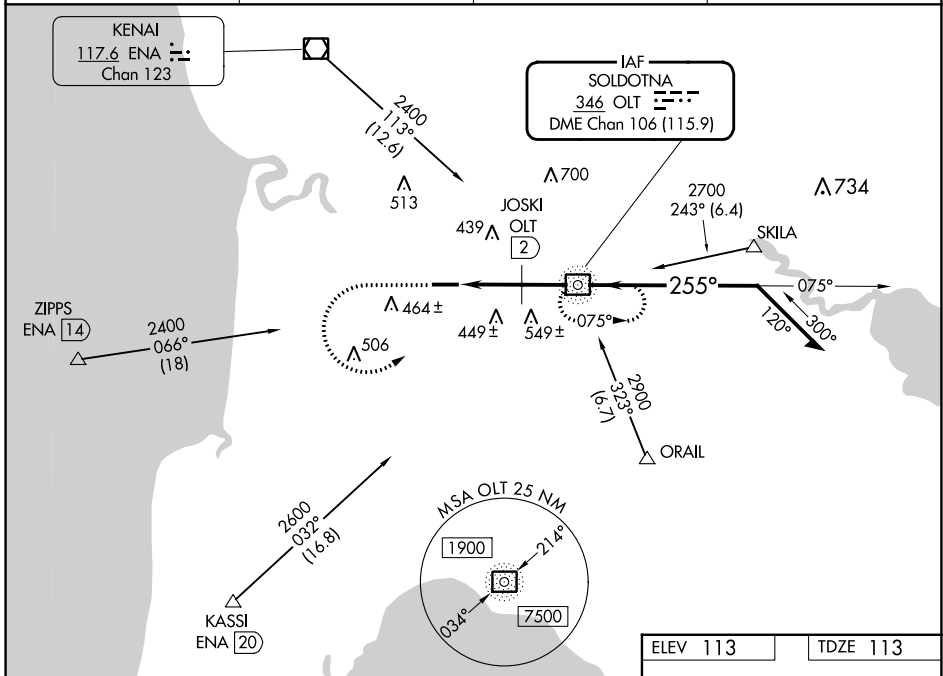

NDB/DME OLT 346	APP CRS 255°	Rwy Idg TDZE Apt Elev	5001 113 113
Chan 106 (115.9)			

NDB RWY 25

SOLDOTNA (SXQ)(PASX)

⚠ Circling NA to Rwy 7S and 25S. Circling Rwy 7 NA at night.

MISSED APPROACH: Climb to 1000 then climbing left turn to 2400 direct OLT NDB and hold.

AWOS-3P 135.45	ANCHORAGE CENTER 125.7 379.1	KENAI RADIO 122.35	CTAF 122.50
--------------------------	--	------------------------------	-----------------------

ELEV 113	TDZE 113
----------	----------

CATEGORY	A	B	C	D
S-25	900-1 787 (800-1)	900-1¼ 787 (800-1¼)	900-2½ 787 (800-2½)	980-2¾ 867 (900-2¾)
C CIRCLING	900-1 787 (800-1)	900-1¼ 787 (800-1¼)	900-2½ 787 (800-2½)	980-2¾ 867 (900-2¾)
JOSKI FIX MINIMUMS				
S-25	760-1 647 (700-1)	760-1⅞ 647 (700-1⅞)	860-2¼ 747 (800-2¼)	980-2¾ 867 (900-2¾)
C CIRCLING	860-1 747 (800-1)	860-2¼ 747 (800-2¼)	980-2¾ 867 (900-2¾)	

AK, 26 DEC 2024 to 20 FEB 2025

AK, 26 DEC 2024 to 20 FEB 2025