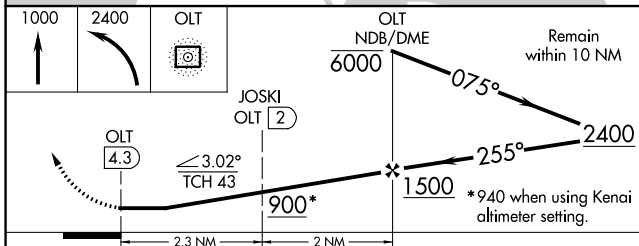

NDB/DME OLT 346	APP CRS 255°	Rwy Idg TDZE Apt Elev	5001 113 113
Chan 106 (115.9)			

NDB RWY 25

SOLDOTNA (SXQ)(PASX)

⚠ Circling NA to Rwy 7S and 25S. Circling Rwy 7 NA at night.

MISSED APPROACH: Climb to 1000 then climbing left turn to 2400 direct OLT NDB and hold.

AWOS-3P 135.45	ANCHORAGE CENTER 125.7 379.1	KENAI RADIO 122.35	CTAF 122.50
--------------------------	--	------------------------------	-----------------------

ELEV 113	TDZE 113
----------	----------

CATEGORY	A	B	C	D
S-25	900-1 787 (800-1)	900-1¼ 787 (800-1¼)	900-2½ 787 (800-2½)	980-2¾ 867 (900-2¾)
C CIRCLING	900-1 787 (800-1)	900-1¼ 787 (800-1¼)	900-2½ 787 (800-2½)	980-2¾ 867 (900-2¾)
JOSKI FIX MINIMUMS				
S-25	760-1 647 (700-1)	760-1⅞ 647 (700-1⅞)	860-2¼ 747 (800-2¼)	980-2¾ 867 (900-2¾)
C CIRCLING	860-1 747 (800-1)	860-2¼ 747 (800-2¼)	980-2¾ 867 (900-2¾)	