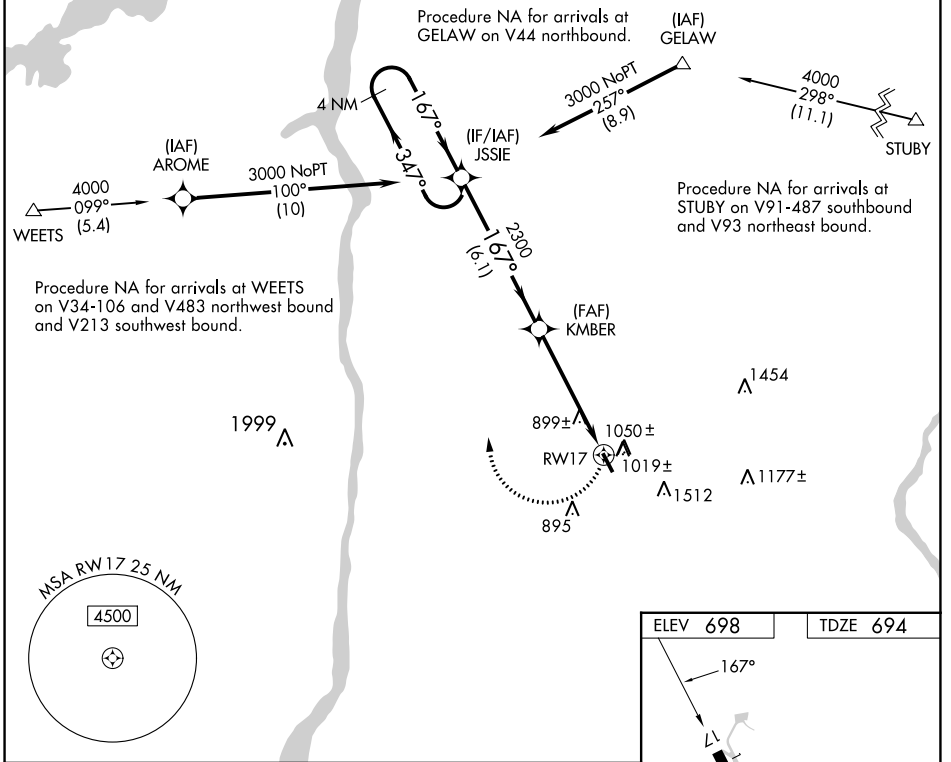

WAAS CH 78008 W17A	APP CRS 167°	Rwy Idg TDZE 694 Apt Elev 698	3828 694 698
--	------------------------	---	---

RNAV (GPS) RWY 17

SKY ACRES (44N)

RNP APCH.	MISSED APPROACH: Climbing right turn to 3000 direct JSSIE and hold.
<p>▼</p> <p>▲ NA Use Newburgh altimeter setting; when not received, procedure NA. Rwy 17 helicopter visibility reduction below 3/4 SM NA.</p> <p>☒ -23°C</p>	

SWF ASOS 124,575	POU ASOS 126.75	NEW YORK APP CON 132.75 363.1	UNICOM 122.8 (CTAF) 0
----------------------------	---------------------------	---	---------------------------------

CATEGORY	A	B	C	D
LP MDA	1240-1	546 (600-1)	NA	NA
LNAV MDA	1360-1	666 (700-1)	NA	NA

NE-2, 26 DEC 2024 to 23 JAN 2025

NE-2, 26 DEC 2024 to 23 JAN 2025