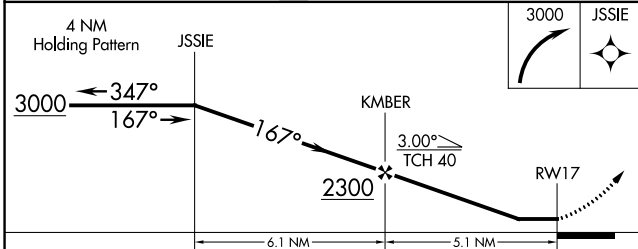

WAAS CH 78008 W17A	APP CRS 167°	Rwy Idg TDZE 694 Apt Elev 698	3828 694 698
--	------------------------	---	---

RNAV (GPS) RWY 17

SKY ACRES (44N)

RNP APCH.	MISSED APPROACH: Climbing right turn to 3000 direct JSSIE and hold.
<p>▼</p> <p>▲ NA Use Newburgh altimeter setting; when not received, procedure NA. Rwy 17 helicopter visibility reduction below 3/4 SM NA.</p> <p>☒ -23°C</p>	

SWF ASOS 124,575	POU ASOS 126.75	NEW YORK APP CON 132.75 363.1	UNICOM 122.8 (CTAF) 0
----------------------------	---------------------------	---	---------------------------------

CATEGORY	A	B	C	D
LP MDA	1240-1	546 (600-1)	NA	NA
LNAV MDA	1360-1	666 (700-1)	NA	NA