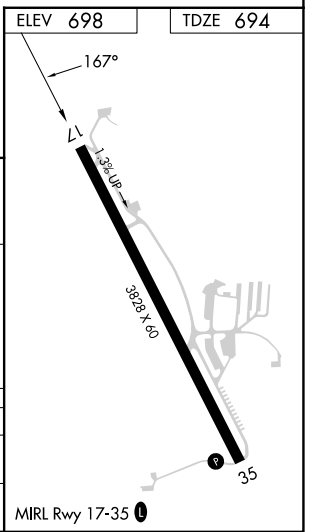

WAAS CH 78008 W17A	APP CRS 167°	Rwy Idg TDZE 694 Apt Elev 698	3828 694 698

RNAV (GPS) RWY 17

SKY ACRES (44N)

RNP APCH.	MISSED APPROACH: Climbing right turn to 3000 direct JSSIE and hold.
▼ ▲ NA Use Newburgh altimeter setting; when not received, procedure NA. Rwy 17 helicopter visibility reduction below 3/4 SM NA. ☒ -23°C	

SWF ASOS 124,575	POU ASOS 126.75	NEW YORK APP CON 132.75 363.1	UNICOM 122.8 (CTAF) 0

CATEGORY	A	B	C	D
LP MDA	1240-1	546 (600-1)	NA	NA
LNAV MDA	1360-1	666 (700-1)	NA	NA

NE-2, 26 DEC 2024 to 23 JAN 2025

NE-2, 26 DEC 2024 to 23 JAN 2025