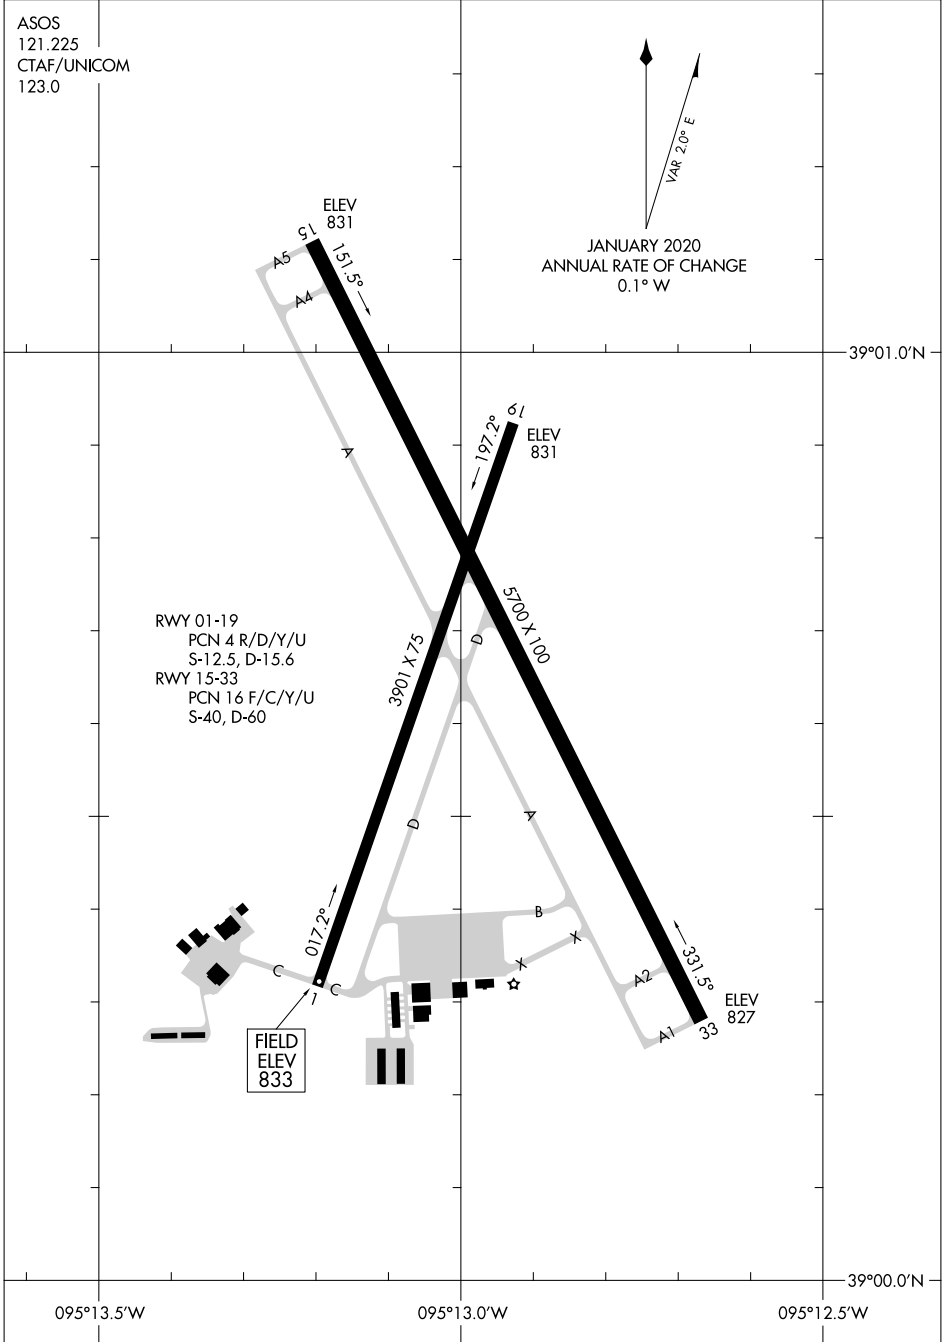

21224

# AIRPORT DIAGRAM

AL-5481 (FAA)

LAWRENCE RGNL (LWC)  
LAWRENCE, KANSAS

ASOS  
121.225  
CTAF/UNICOM  
123.0

NC-2, 26 DEC 2024 to 23 JAN 2025

NC-2, 26 DEC 2024 to 23 JAN 2025

# AIRPORT DIAGRAM

21224

LAWRENCE, KANSAS  
LAWRENCE RGNL (LWC)