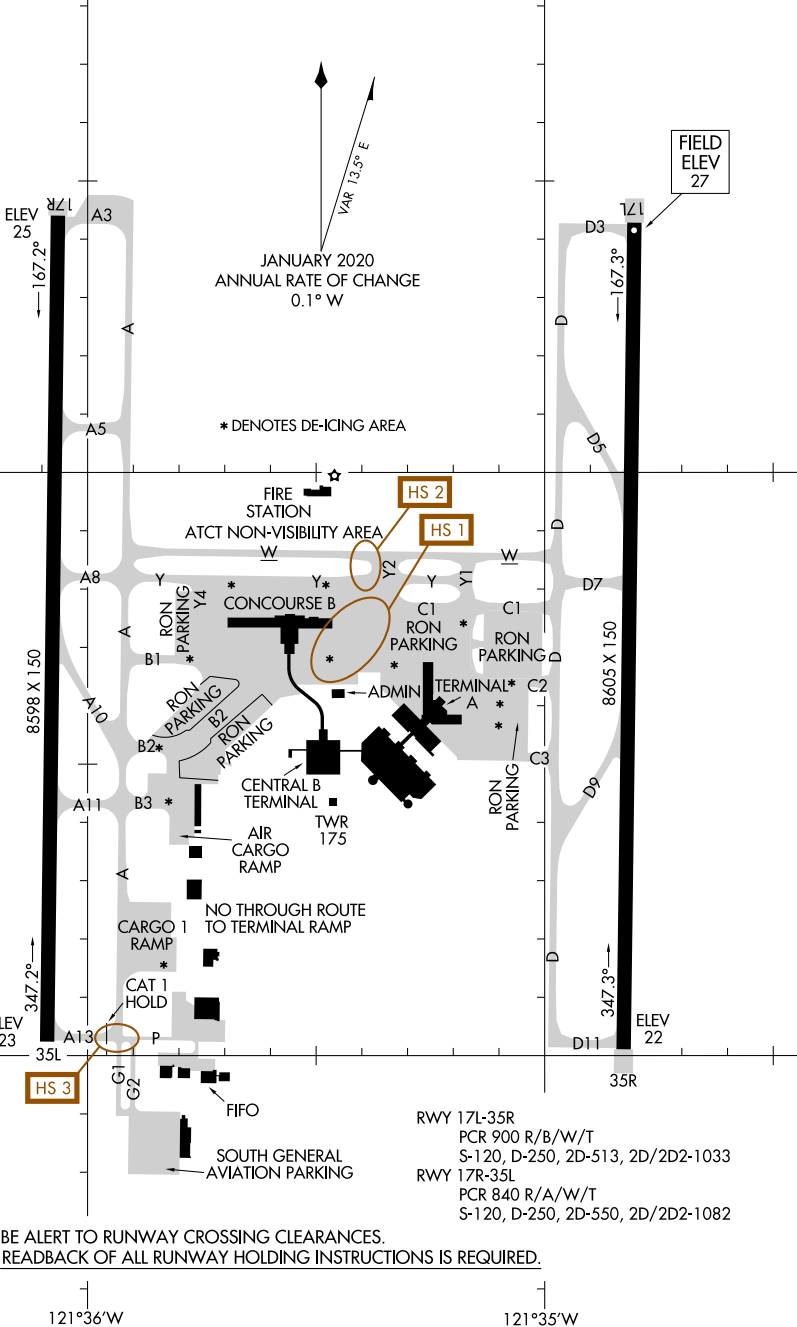

24361
AIRPORT DIAGRAM

SACRAMENTO INTL (SMF)
SACRAMENTO, CALIFORNIA

AL-5490 (FAA)

- D-ATIS 126.75
- CAPITOL TOWER 125.7 256.7
- GND CON 121.7
- CLNC DEL 121.1 256.7
- CPDLC
- PDC

SW-2, 26 DEC 2024 to 23 JAN 2025

SW-2, 26 DEC 2024 to 23 JAN 2025

24361
AIRPORT DIAGRAM

SACRAMENTO INTL (SMF)
SACRAMENTO, CALIFORNIA