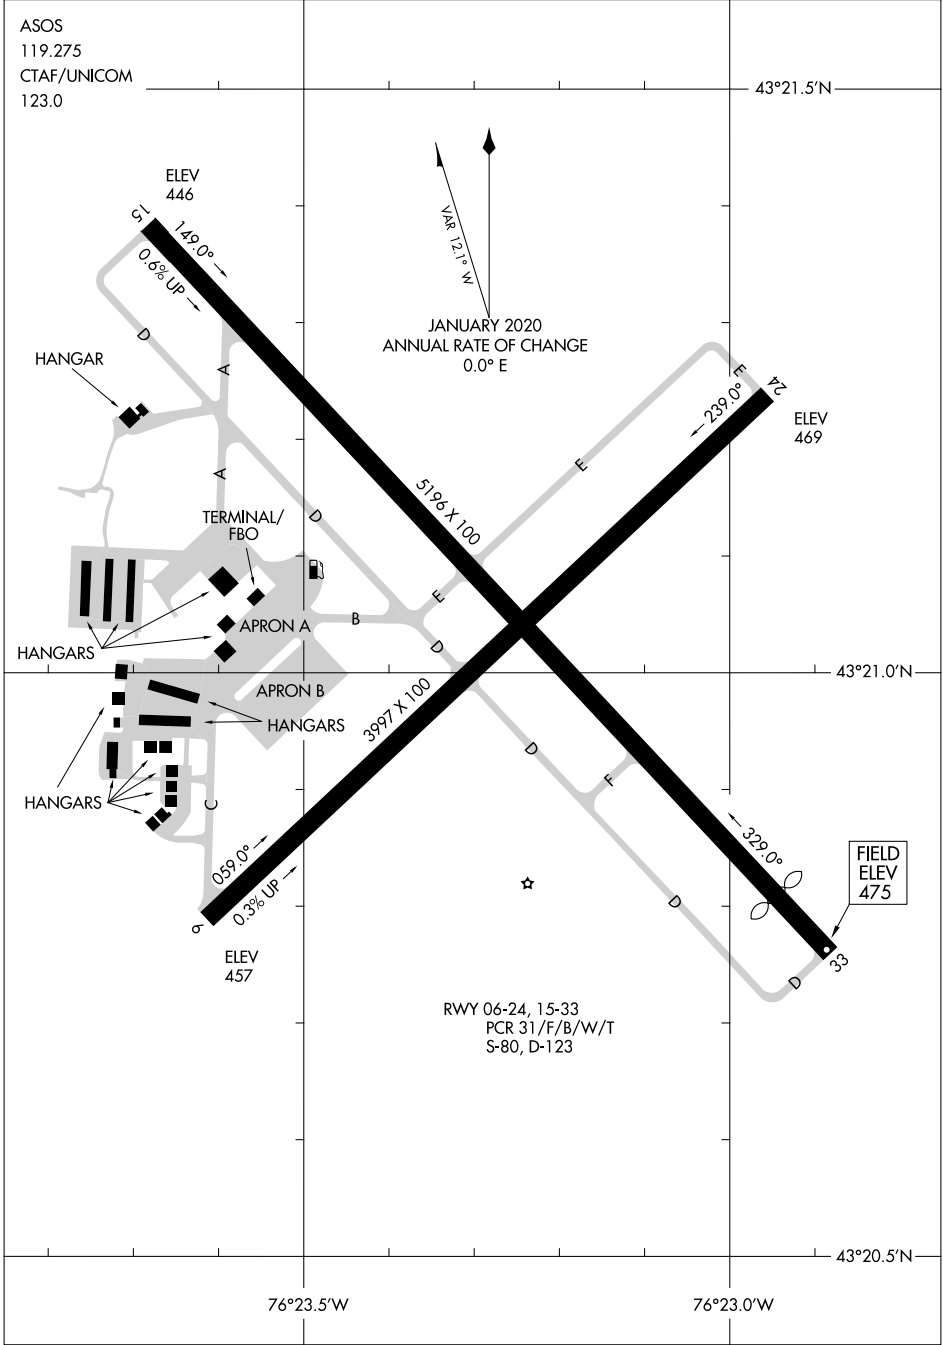

24025

AIRPORT DIAGRAM

AL-5518 (FAA)

OSWEGO COUNTY (FZY)
FULTON, NEW YORK

ASOS
119.275
CTAF/UNICOM
123.0

43°21.5'N

VAR 1.2° W
JANUARY 2020
ANNUAL RATE OF CHANGE
0.0° E

NE-2, 26 DEC 2024 to 23 JAN 2025

NE-2, 26 DEC 2024 to 23 JAN 2025

RWY 06-24, 15-33
PCR 31/F/B/W/T
S-80, D-123

FIELD
ELEV
475

AIRPORT DIAGRAM
24025

FULTON, NEW YORK
OSWEGO COUNTY (FZY)

FULTON, NEW YORK