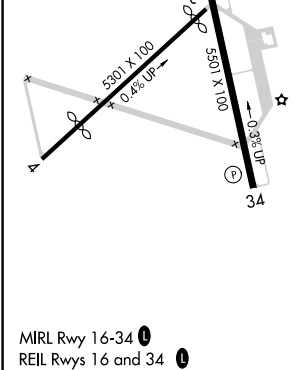

APP CRS 164°	Rwy Idg 5501
	TDZE 359
	Apt Elev 359

RNAV (GPS) RWY 16

HOPE MUNI (M18)

RNP APCH.		MISSED APPROACH: Climb to 2000 direct AGEGE and hold.
<p>▼ Use Texarkana altimeter setting. Rwy 16 helicopter visibility reduction below ¾ SM NA. Circling Rwy 4, 22, 34 NA at night.</p> <p>▲ NA</p>		
TXK ASOS 120.2	FORT WORTH CENTER 123.925 269.475	UNICOM 122.8 (CTAF) 0

CATEGORY	A	B	C	D
LNAV MDA	920-1	561 (600-1)	920-1½ 561 (600-1½)	920-1¾ 561 (600-1¾)
C CIRCLING	920-1 561 (600-1)	940-1 581 (600-1)	940-1½ 581 (600-1½)	1100-2½ 741 (800-2½)

SC-1, 26 DEC 2024 to 23 JAN 2025