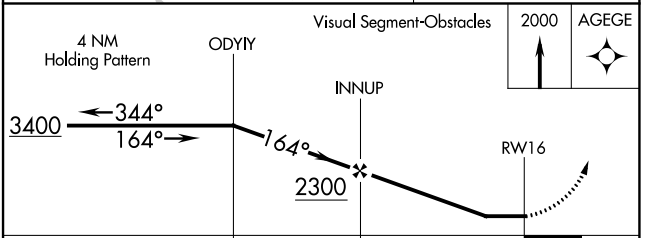

APP CRS 164°	Rwy Idg 5501
	TDZE 359
	Apt Elev 359

RNAV (GPS) RWY 16

HOPE MUNI (M18)

RNP APCH.		MISSED APPROACH: Climb to 2000 direct AGEGE and hold.
<p>▼ Use Texarkana altimeter setting. Rwy 16 helicopter visibility reduction below ¾ SM NA. Circling Rwy 4, 22, 34 NA at night.</p> <p>▲ NA</p>		
TXK ASOS 120.2	FORT WORTH CENTER 123.925 269.475	UNICOM 122.8 (CTAF) 0

CATEGORY	A	B	C	D
LNAV MDA	920-1	561 (600-1)	920-1½ 561 (600-1½)	920-1¾ 561 (600-1¾)
C CIRCLING	920-1 561 (600-1)	940-1 581 (600-1)	940-1½ 581 (600-1½)	1100-2½ 741 (800-2½)

SC-1, 26 DEC 2024 to 23 JAN 2025