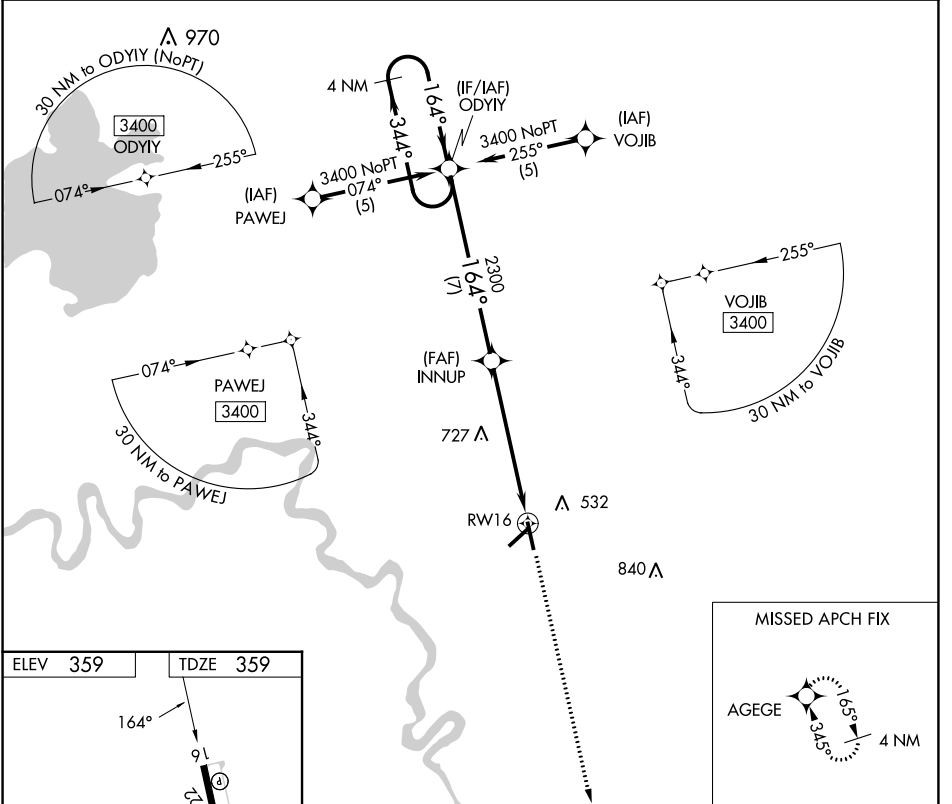

APP CRS 164°	Rwy Idg 5501
	TDZE 359
	Apt Elev 359

RNAV (GPS) RWY 16

HOPE MUNI (M18)

RNP APCH.		MISSED APPROACH: Climb to 2000 direct AGEGE and hold.
<p>▼ Use Texarkana altimeter setting. Rwy 16 helicopter visibility reduction below ¾ SM NA. Circling Rwy 4, 22, 34 NA at night.</p> <p>▲ NA</p>		
TXK ASOS 120.2	FORT WORTH CENTER 123.925 269.475	UNICOM 122.8 (CTAF) 0

CATEGORY	A	B	C	D
LNAV MDA	920-1	561 (600-1)	920-1½ 561 (600-1½)	920-1¾ 561 (600-1¾)
C CIRCLING	920-1 561 (600-1)	940-1 581 (600-1)	940-1½ 581 (600-1½)	1100-2½ 741 (800-2½)

SC-1, 26 DEC 2024 to 23 JAN 2025

SC-1, 26 DEC 2024 to 23 JAN 2025