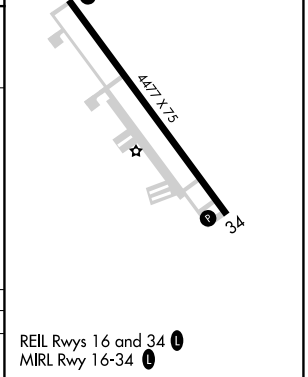

NE-3, 26 DEC 2024 to 23 JAN 2025

NE-3, 26 DEC 2024 to 23 JAN 2025