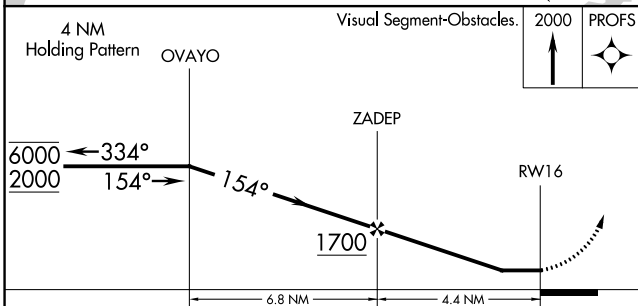

APP CRS	Rwy Idg	N/A
154°	TDZE	N/A
	Apt Elev	20

RNAV (GPS)-A

CAMBRIDGE-DORCHESTER RGNL (CGE)

RNP APCH.	▼ Circling Rwy 16 NA at night. ▲ Rwy 16 helicopter visibility reduction below 1 SM NA.	MISSED APPROACH: Climb to 2000 direct PROFS and hold.

AWOS-3 120.675	PATUXENT APP CON ★ 121.0 250.3	UNICOM 122.7 (CTAF)	121.9 0

CATEGORY	A	B	C	D
☑ CIRCLING	740-1	720 (800-1)	740-2 720 (800-2)	780-2½ 760 (800-2½)