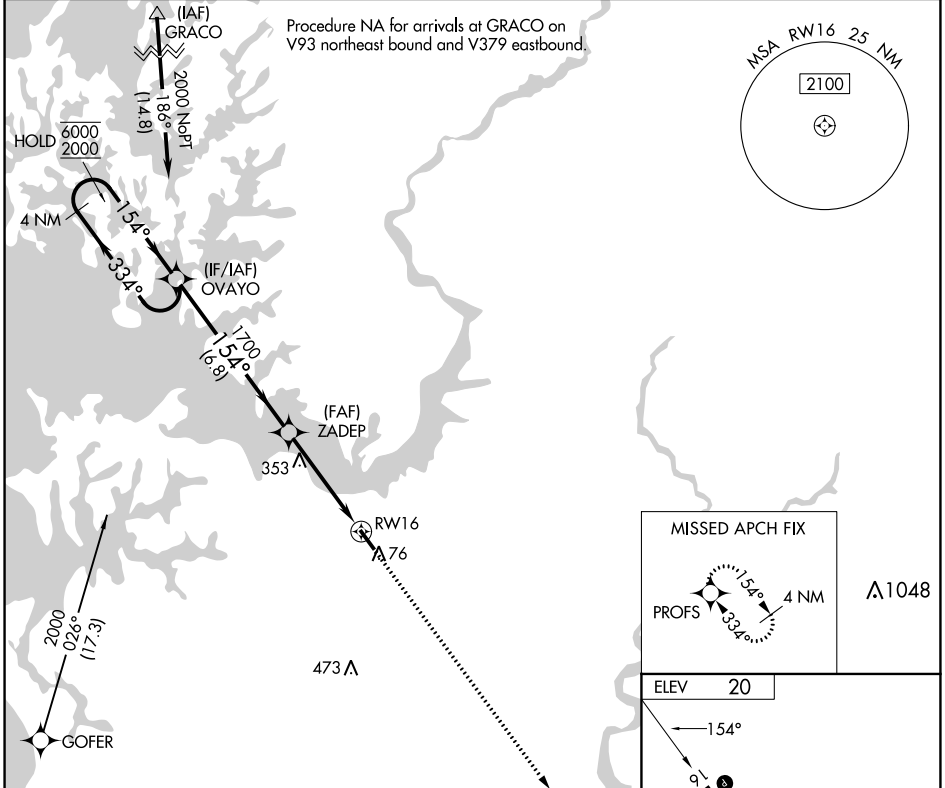

APP CRS	Rwy Idg	N/A
154°	TDZE	N/A
	Apt Elev	20

RNAV (GPS)-A

CAMBRIDGE-DORCHESTER RGNL (CGE)

RNP APCH.	<p>▼ Circling Rwy 16 NA at night. ▲ Rwy 16 helicopter visibility reduction below 1 SM NA.</p>	MISSED APPROACH: Climb to 2000 direct PROFS and hold.

AWOS-3 120.675	PATUXENT APP CON ★ 121.0 250.3	UNICOM 122.7 (CTAF)	121.9 0
--------------------------	--	-------------------------------	----------------

CATEGORY	A	B	C	D
☑ CIRCLING	740-1	720 (800-1)	740-2 720 (800-2)	780-2½ 760 (800-2½)

NE-3, 26 DEC 2024 to 23 JAN 2025

NE-3, 26 DEC 2024 to 23 JAN 2025