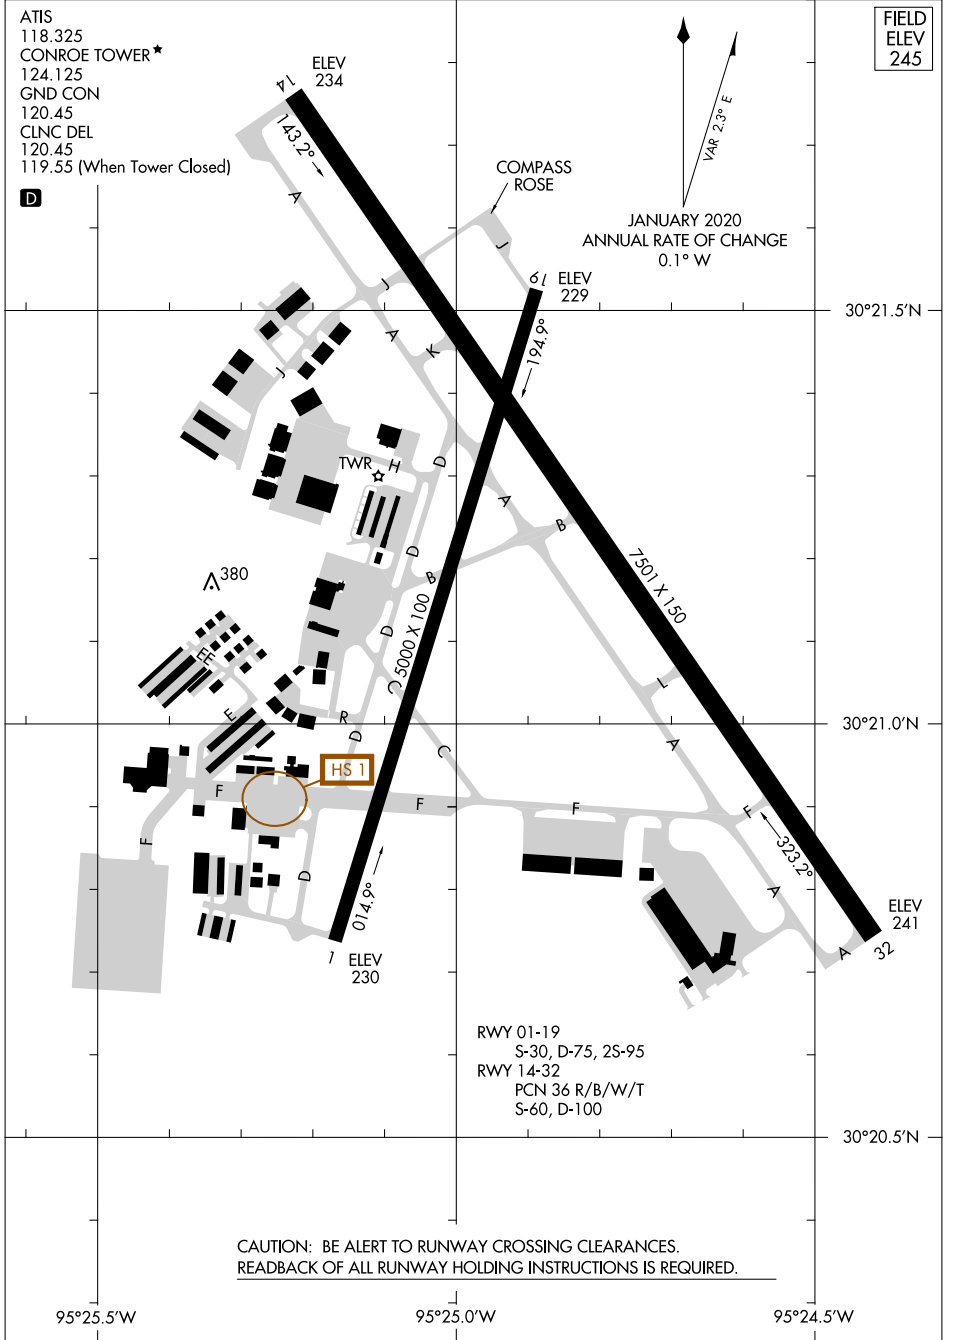

21336

AIRPORT DIAGRAM

AL-5573 (FAA) CONROE/NORTH HOUSTON RGNL (C70)
HOUSTON, TEXAS

SC-5, 26 DEC 2024 to 23 JAN 2025

SC-5, 26 DEC 2024 to 23 JAN 2025

AIRPORT DIAGRAM

21336

HOUSTON, TEXAS
CONROE/NORTH HOUSTON RGNL (C70)