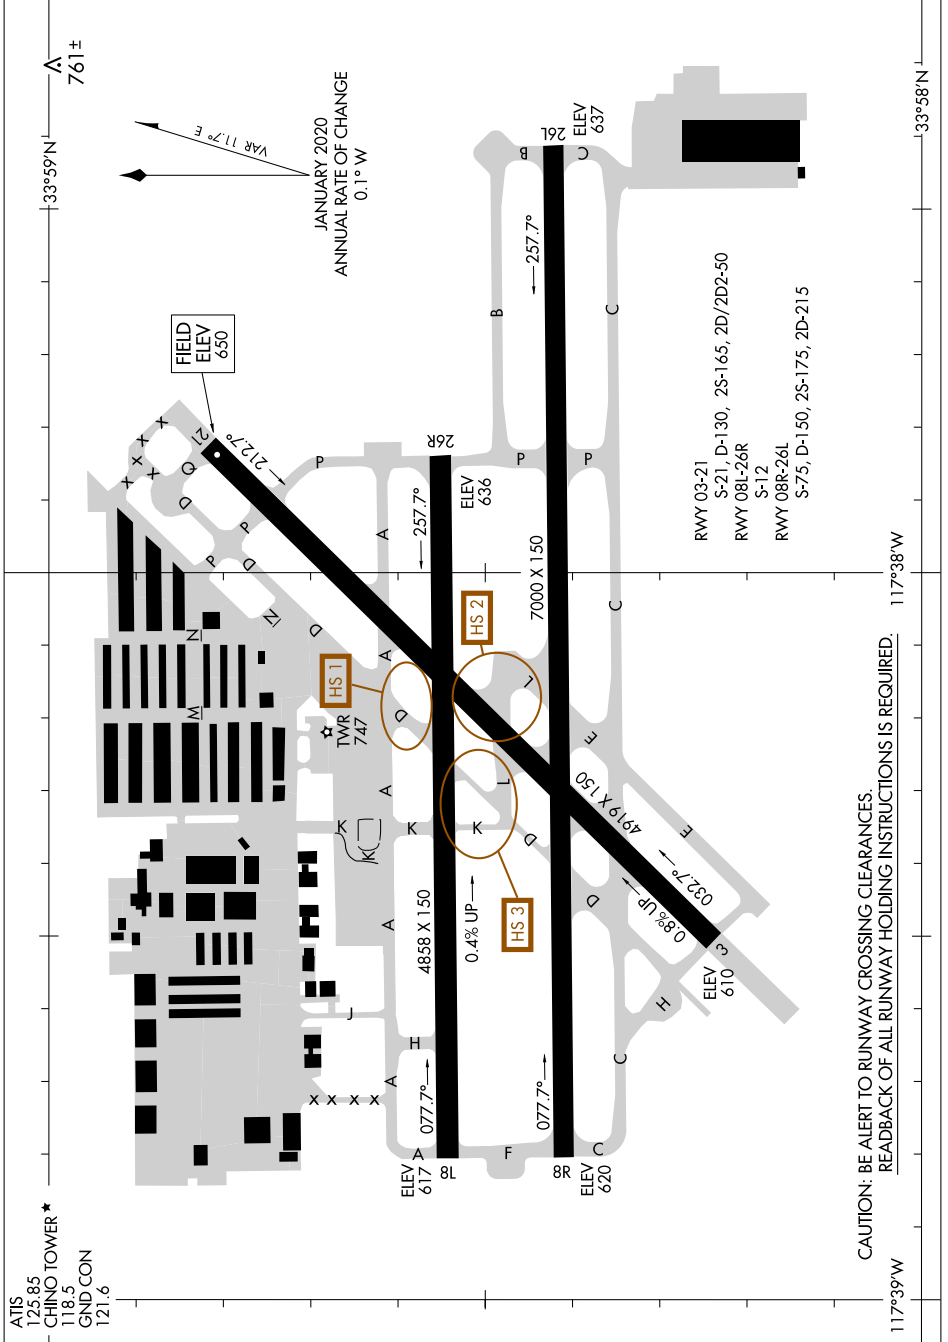

AIRPORT DIAGRAM

AL-5599 (FAA)

CHINO (CNO)
CHINO, CALIFORNIA

SW-3, 26 DEC 2024 to 23 JAN 2025

CAUTION: BE ALERT TO RUNWAY CROSSING CLEARANCES.
READBACK OF ALL RUNWAY HOLDING INSTRUCTIONS IS REQUIRED.

SW-3, 26 DEC 2024 to 23 JAN 2025

AIRPORT DIAGRAM

CHINO, CALIFORNIA
CHINO (CNO)