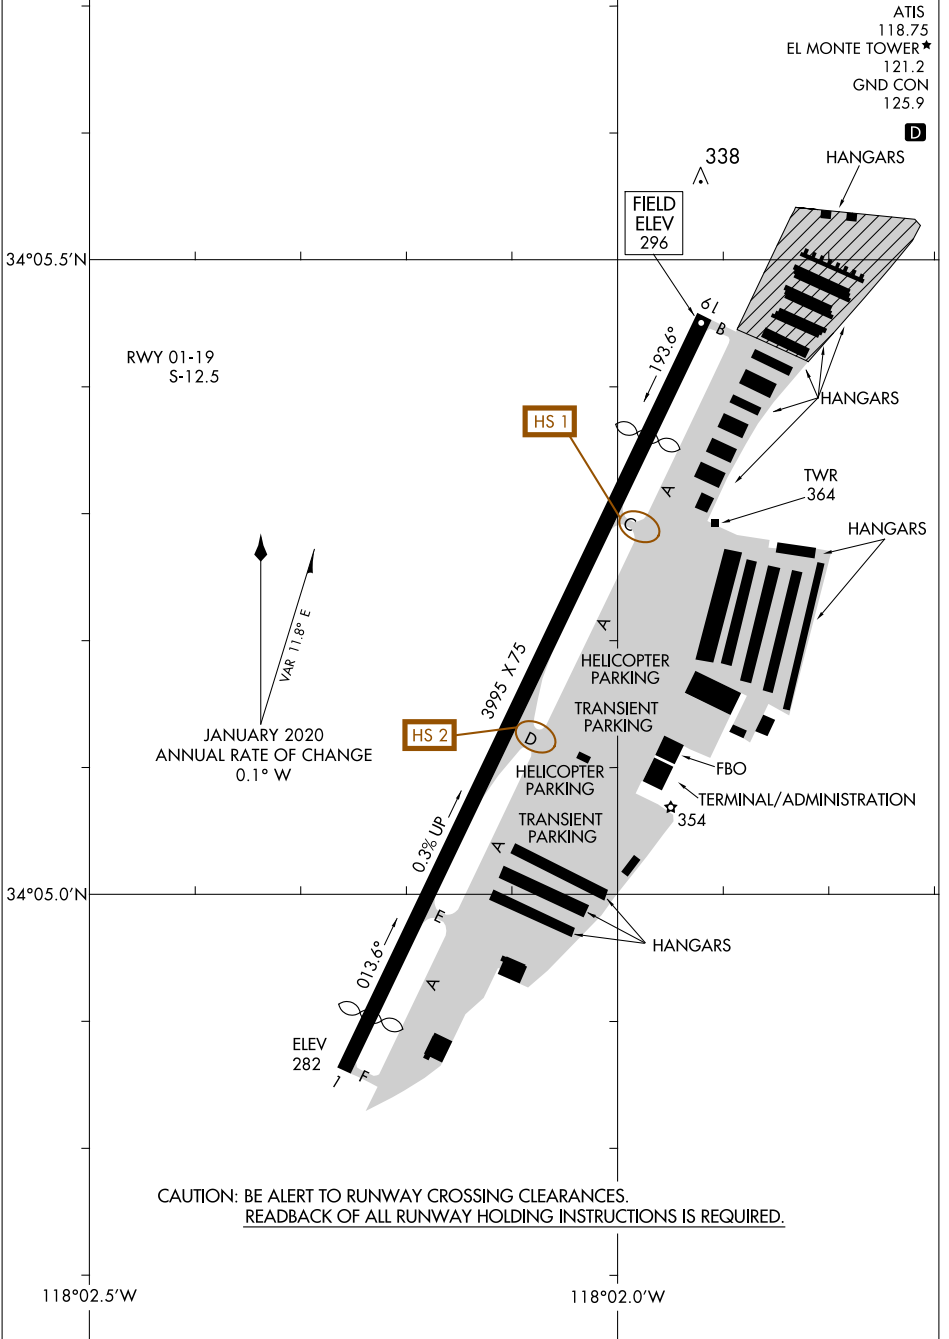

AIRPORT DIAGRAM

AL-5639 (FAA)

SAN GABRIEL VALLEY (EMT)
EL MONTE, CALIFORNIA

ATIS 118.75
EL MONTE TOWER★ 121.2
GND CON 125.9

D

CAUTION: BE ALERT TO RUNWAY CROSSING CLEARANCES.
READBACK OF ALL RUNWAY HOLDING INSTRUCTIONS IS REQUIRED.

SW-3, 26 DEC 2024 to 23 JAN 2025

SW-3, 26 DEC 2024 to 23 JAN 2025

AIRPORT DIAGRAM

EL MONTE, CALIFORNIA
SAN GABRIEL VALLEY (EMT)