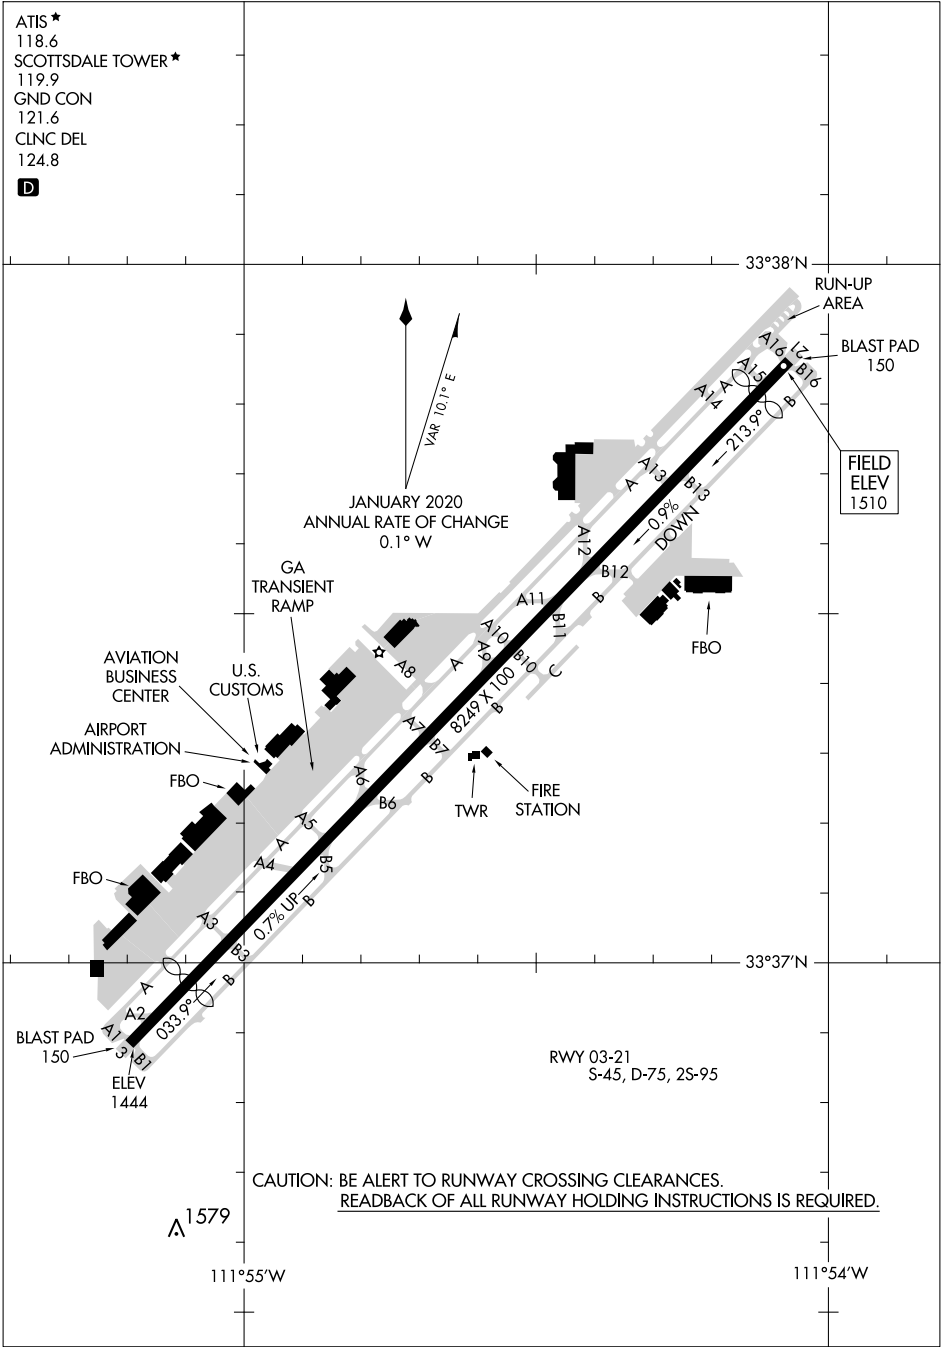

# AIRPORT DIAGRAM

AL-5651 (FAA)

SCOTTSDALE (SDL)  
SCOTTSDALE, ARIZONA

ATIS ★  
 118.6  
 SCOTTSDALE TOWER ★  
 119.9  
 GND CON  
 121.6  
 CLNC DEL  
 124.8

**D**

SW-4, 26 DEC 2024 to 23 JAN 2025

SW-4, 26 DEC 2024 to 23 JAN 2025

# AIRPORT DIAGRAM

SCOTTSDALE, ARIZONA  
SCOTTSDALE (SDL)